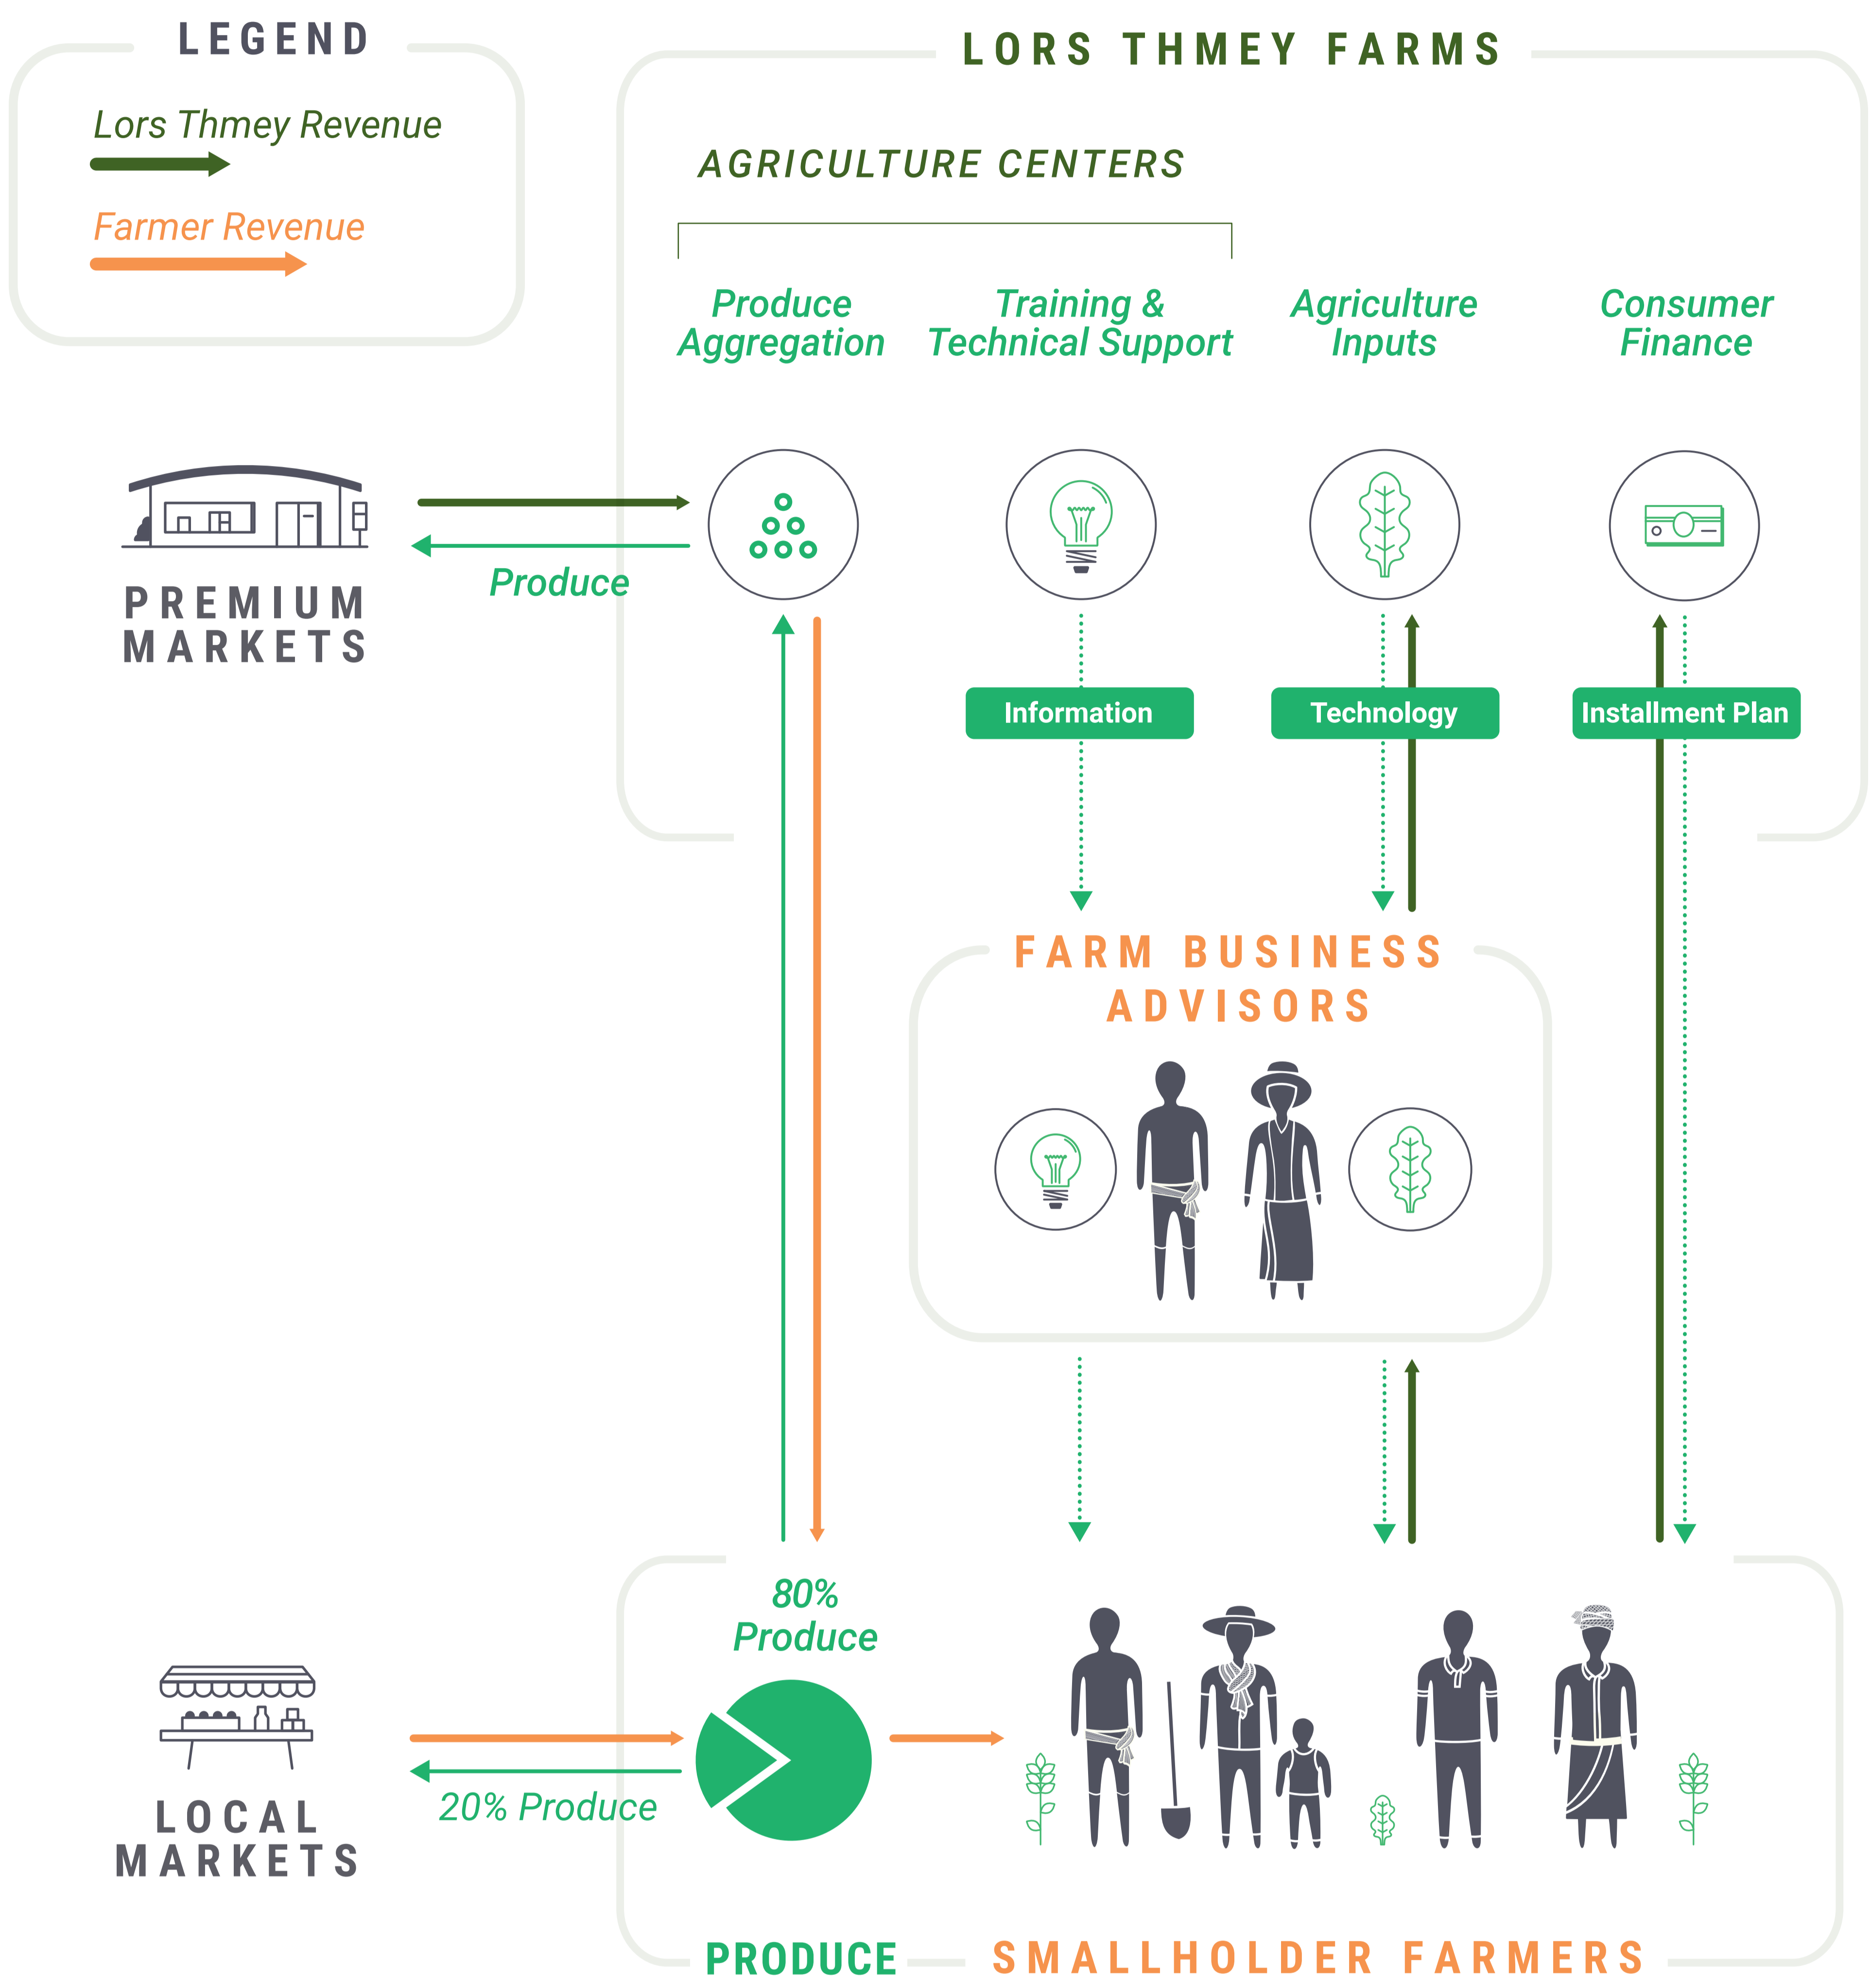

## Farming is a Business

Lors Thmey is a social enterprise that helps improve the incomes and resilience of rural households. We sell high-quality agricultural inputs backed up by technical advice to improve the quality, quantity, and diversity of smallholder production. We contract with many of our farmer clients to purchase their crops for on-selling to premium markets. Since its inception in 2005, Lors Thmey has served more than 75,000 Cambodian farmers.

## Impact

	Farmers Purchasing Inputs from Lors Thmey	Farmers Selling Produce to Lors Thmey	Produce Collected and Sold by Lors Thmey	Average Increase in Farmers' Net Annual Income
<b>2016</b> <i>(Actual)</i>	<b>4,014</b>	<b>150</b>	<b>658 tonnes</b>	<b>\$638</b>
<b>2021</b> <i>(Forecast)</i>	<b>11,485</b>	<b>1,553</b>	<b>6,500 tonnes</b>	<b>\$2,460</b>