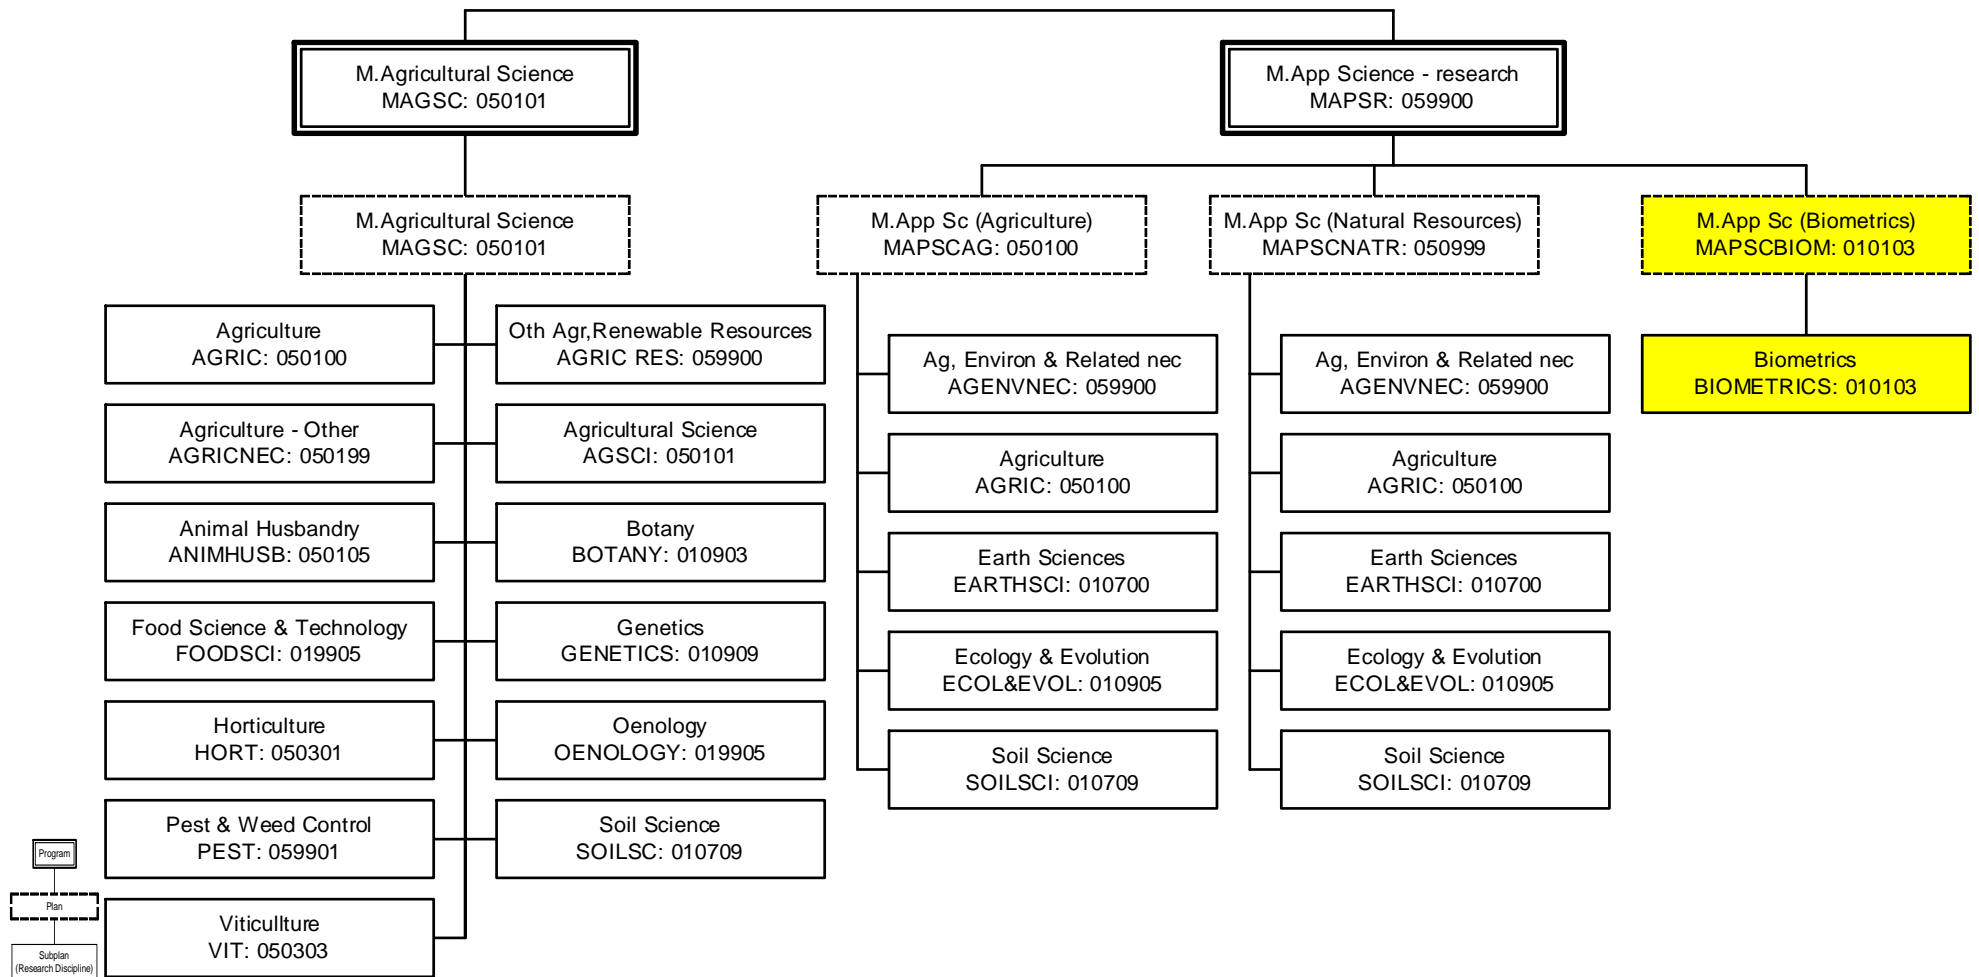

Masters: Sciences

Only Active Program/Plan/Subplans shown Low Cost FOEs shaded
 Plans are reported to DEST and the FOE of the Plan determines if the student's load is HC or LC.
 Last Updated 29/06/2009