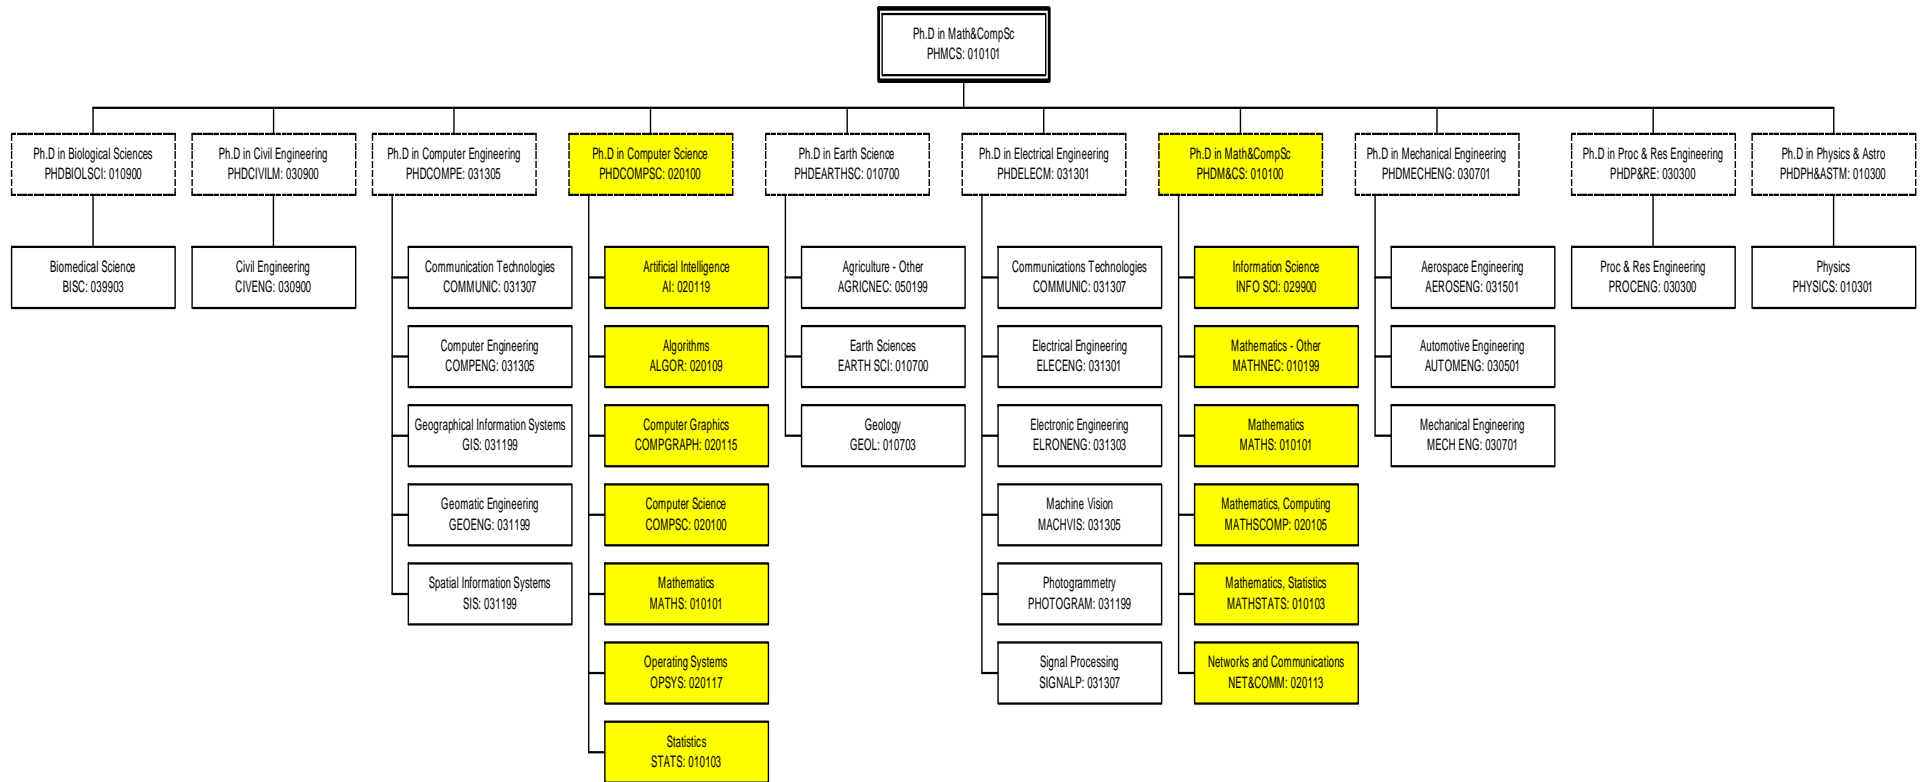

# PhD in EC&MS

Only Active Program/Plan/Subplans shown. Low Cost FOEs shaded.  
 Plans are reported to DEST and the FOE of the Plan determines if the student's load is HC or LC.

## PhD in EC&MS (continued)

Only Active Program/Plan/Subplans shown. Low Cost FOEs shaded.  
Plans are reported to DEST and the FOE of the Plan determines if the student's load is HC or LC.