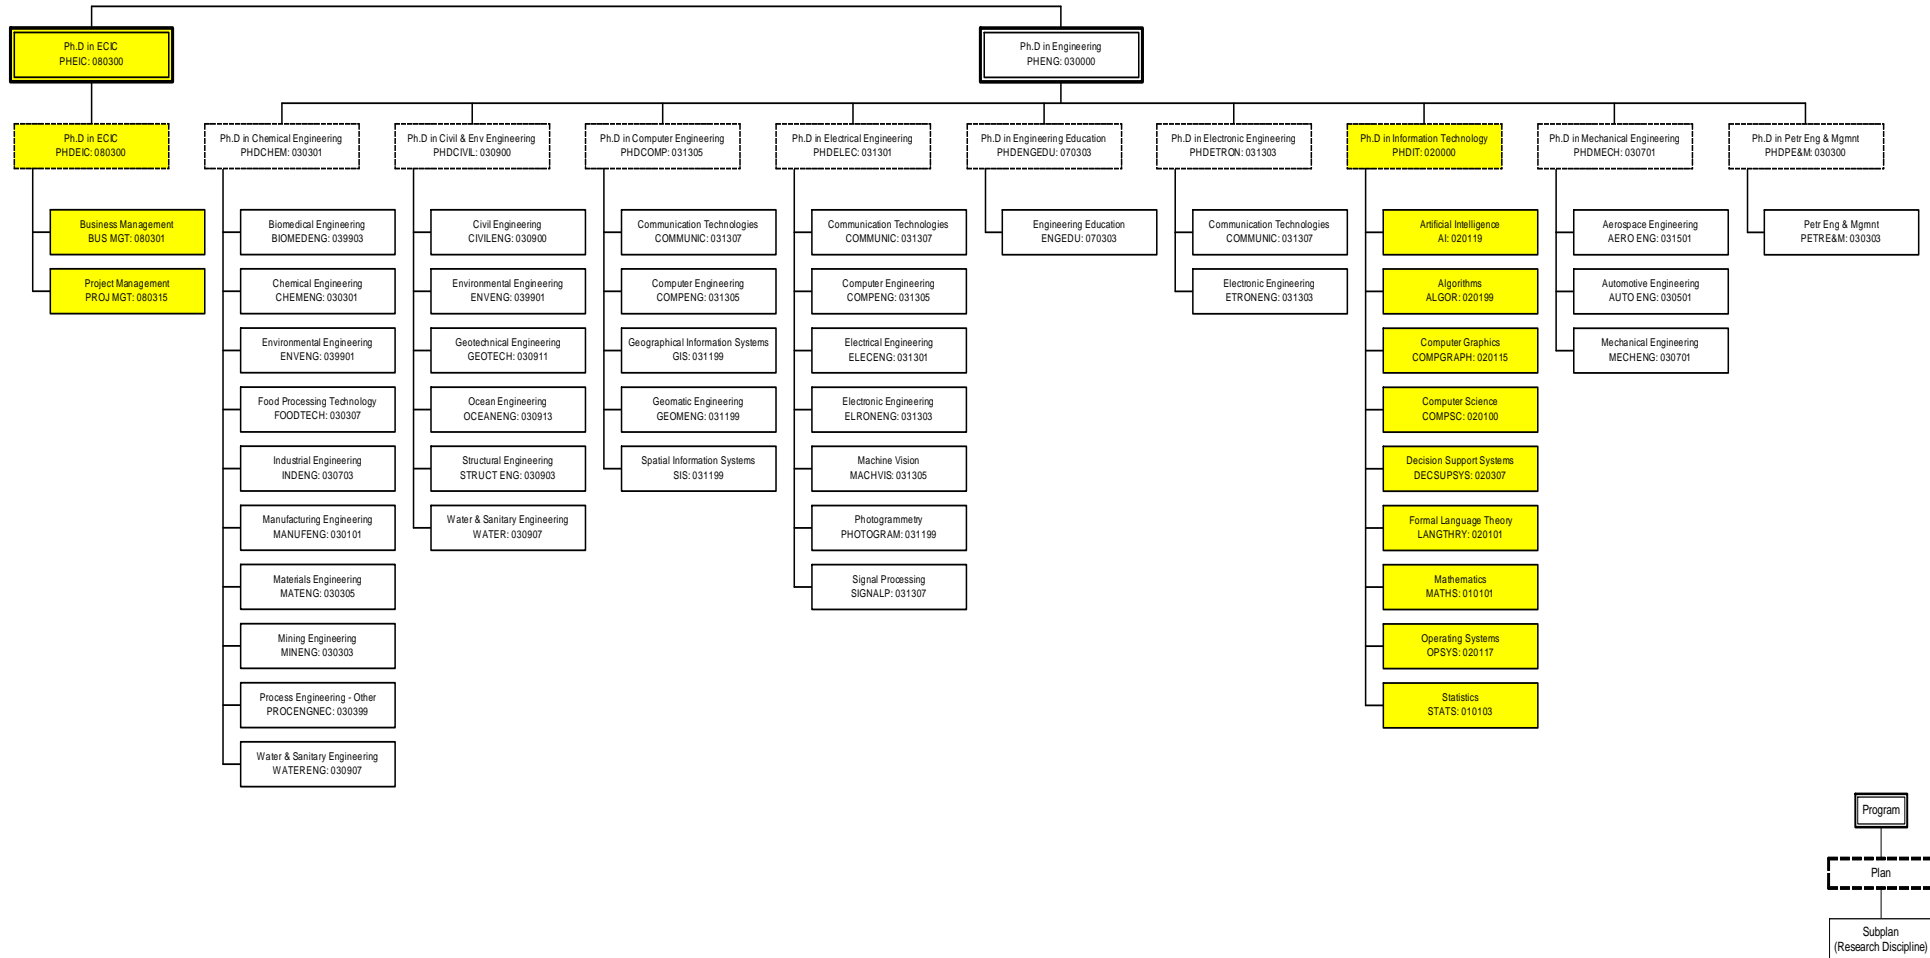

# PhD in EC&MS

Only Active Program/Plan/Subplans shown. Low Cost FOEs shaded.  
 Plans are reported to DEST and the FOE of the Plan determines if the student's load is HC or LC.

## PhD in EC&MS (continued)

Only Active Program/Plan/Subplans shown. Low Cost FOEs shaded.  
Plans are reported to DEST and the FOE of the Plan determines if the student's load is HC or LC.