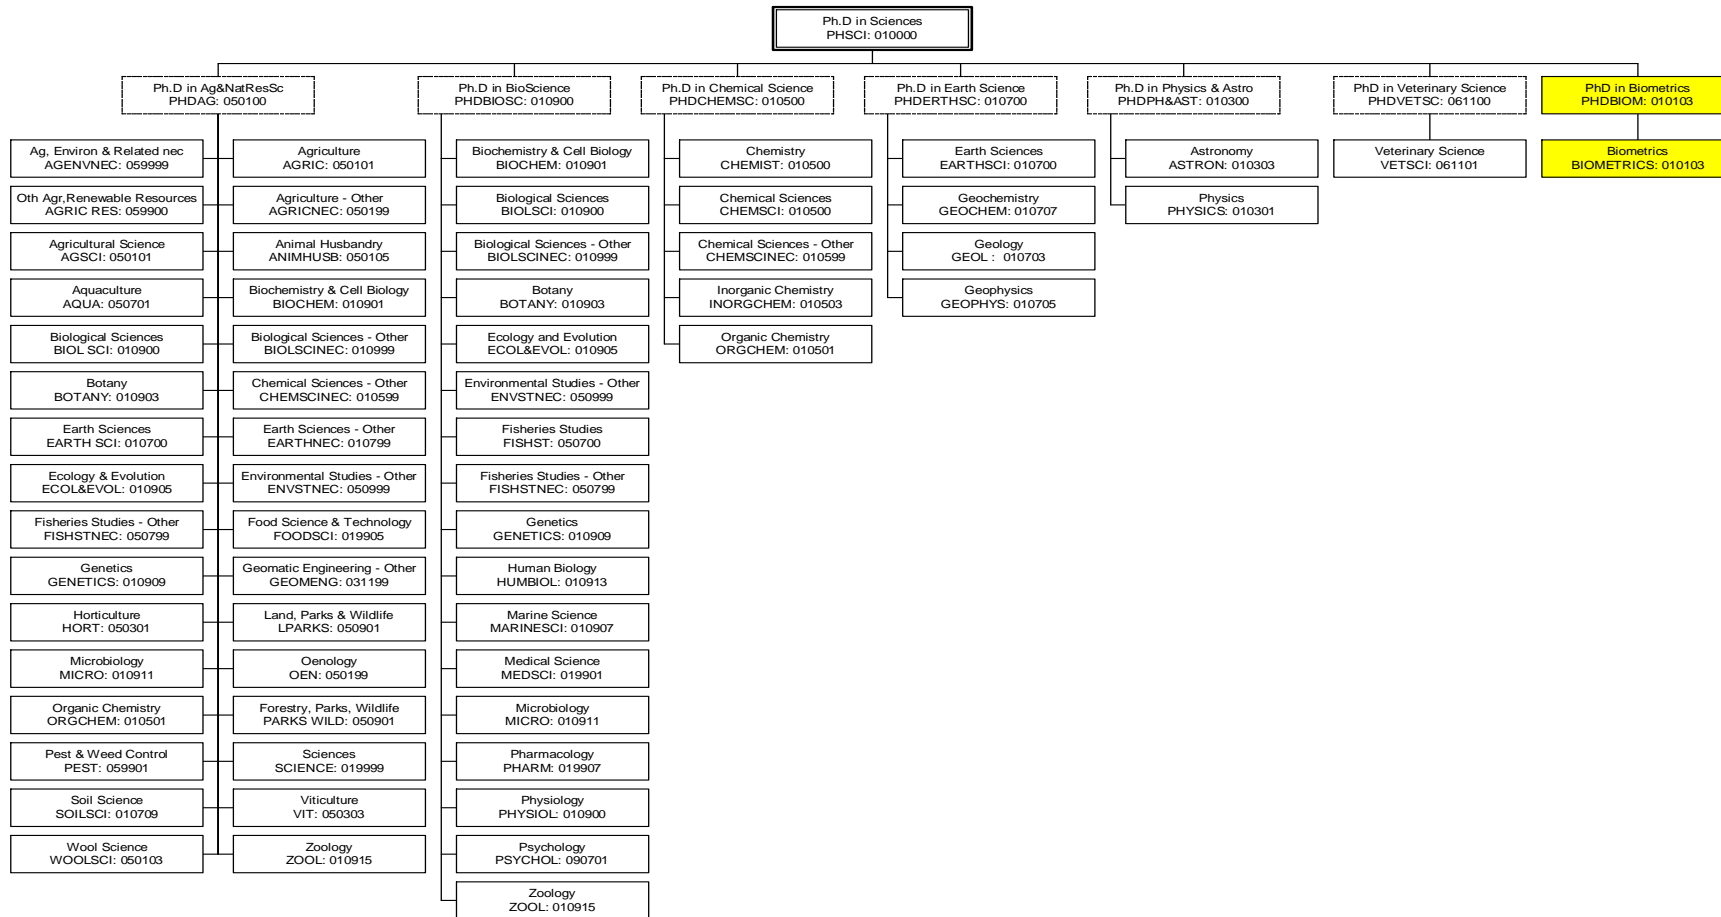

PhD: Sciences

Only Active Program/Plan/Subplans shown Low Cost FOEs shaded
 Plans are reported to DEST and the FOE of the Plan determines if the student's load is HC or LC.