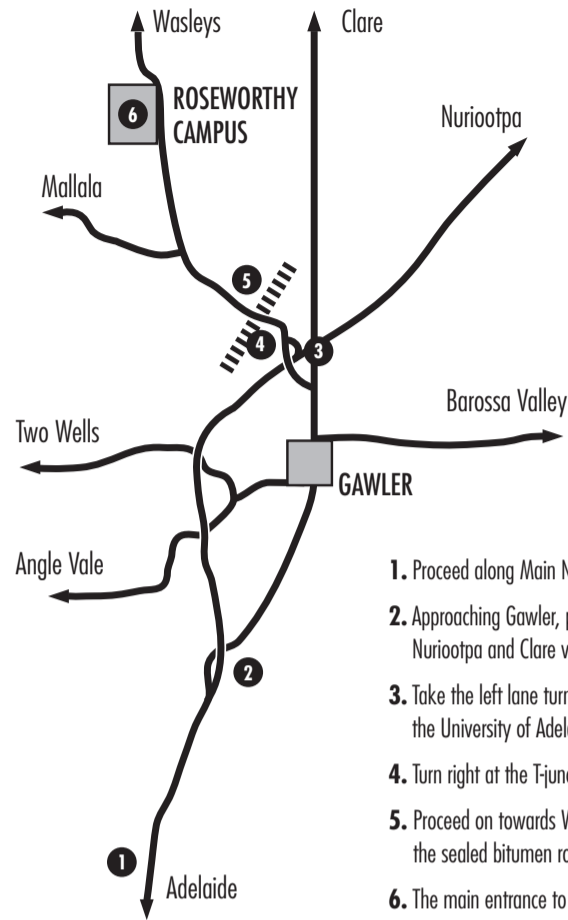

Roseworthy Campus

- | | | | |
|--------------------|---------------------|----------------------------------|---------------|
| DINING HALL | DISABLED CAR PARKS | ROSEWORTHY COLLEGE (RESIDENTIAL) | SPAFFORD WALK |
| TELEPHONE | CAR PARKING | SPURLING CIRCLE | KRAUSE WALK |
| ACCESSIBLE TOILETS | ADELAIDE UNIVERSITY | THISTLETHWAYTE WALK | UNION WALK |

Roseworthy Campus

Roseworthy Campus was established in 1883 as Roseworthy Agricultural College, Australia's first agricultural teaching and research centre. In 1991 a merger with Adelaide University links Roseworthy through the School of Agricultural Food and Wine to the Waite Campus.

Roseworthy Campus is established on 1500 ha of farmland located 50 kilometres north of Adelaide, and is well known for its world class teaching of agricultural technology, farming systems, animal production and natural resource management.

More information is available at:
www.adelaide.edu.au/campuses/roseworthy

www.adelaide.edu.au/campuses

1. Proceed along Main North Road towards Gawler.
2. Approaching Gawler, proceed straight on following the signs for Nuriootpa and Clare via the Gawler by-pass.
3. Take the left lane turn-off marked by the blue and white sign for the University of Adelaide Roseworthy Campus.
4. Turn right at the T-junction
5. Proceed on towards Wasleys, over the railway line, keeping with the sealed bitumen road.
6. The main entrance to the Campus is on the left.