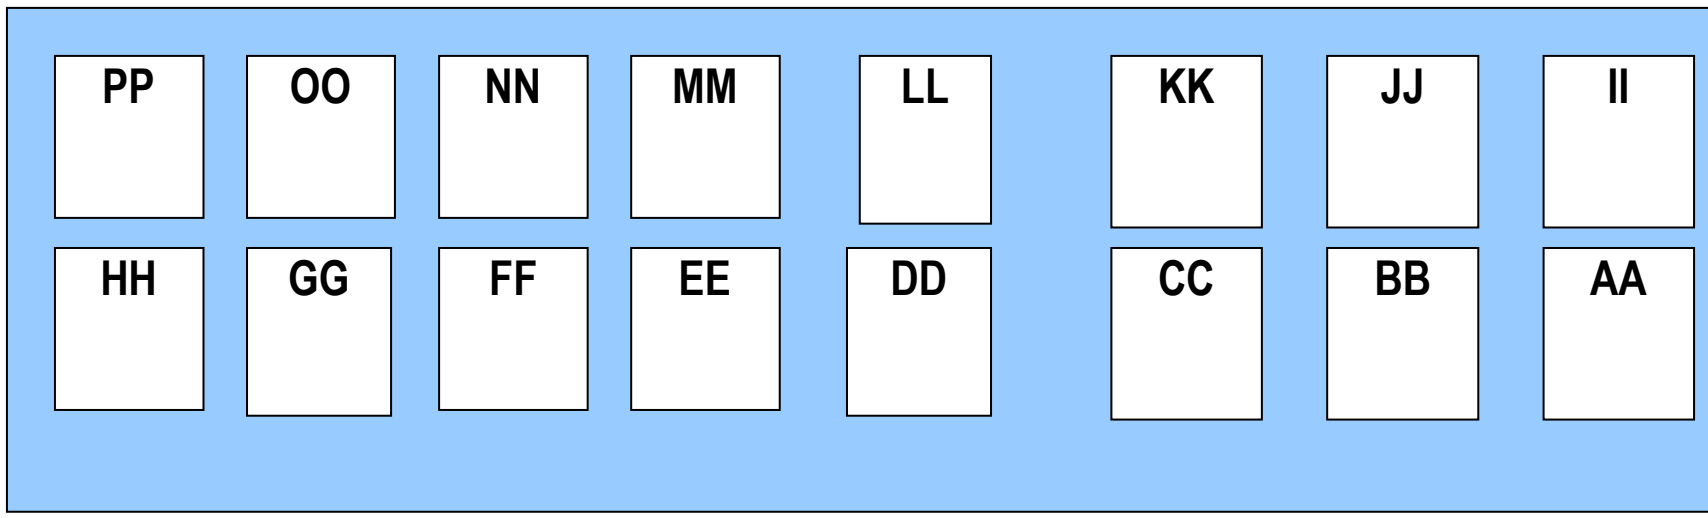

WAYVILLE -FLOOR PLAN

Sick Toilets

SECURITY

CARETAKER

CHIEF SUPERVISOR

Examiner Check-in