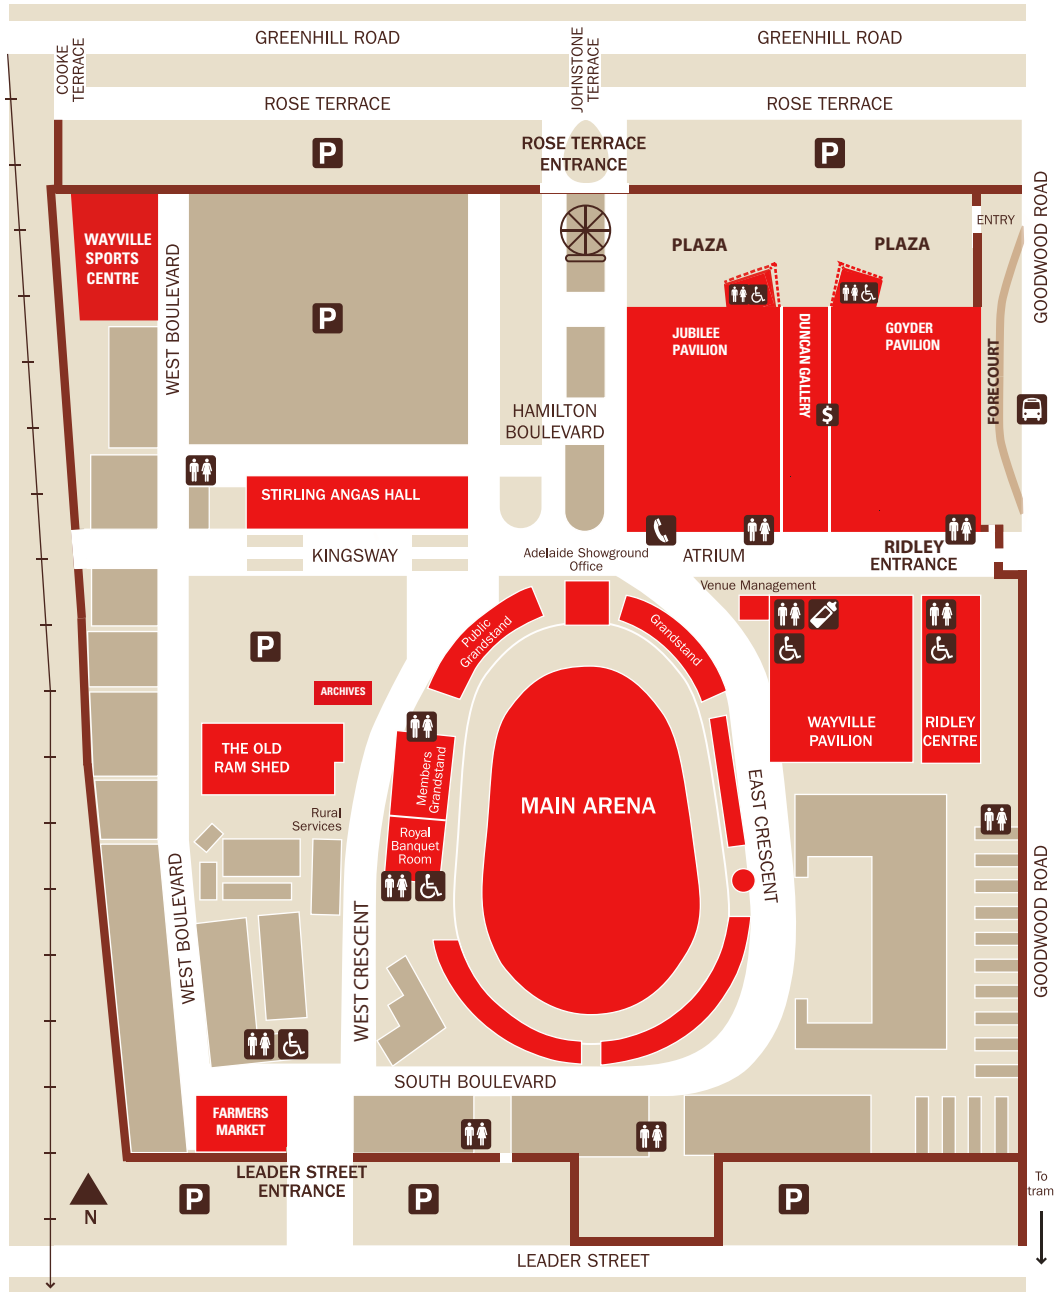

Adelaide Showground Map

Symbol Key

-  Toilets
-  Disabled Toilets
-  Catering Outlet
-  Telephone (Cash Only)
-  Bus Stop
-  Car Park
-  ATM
-  Baby Change