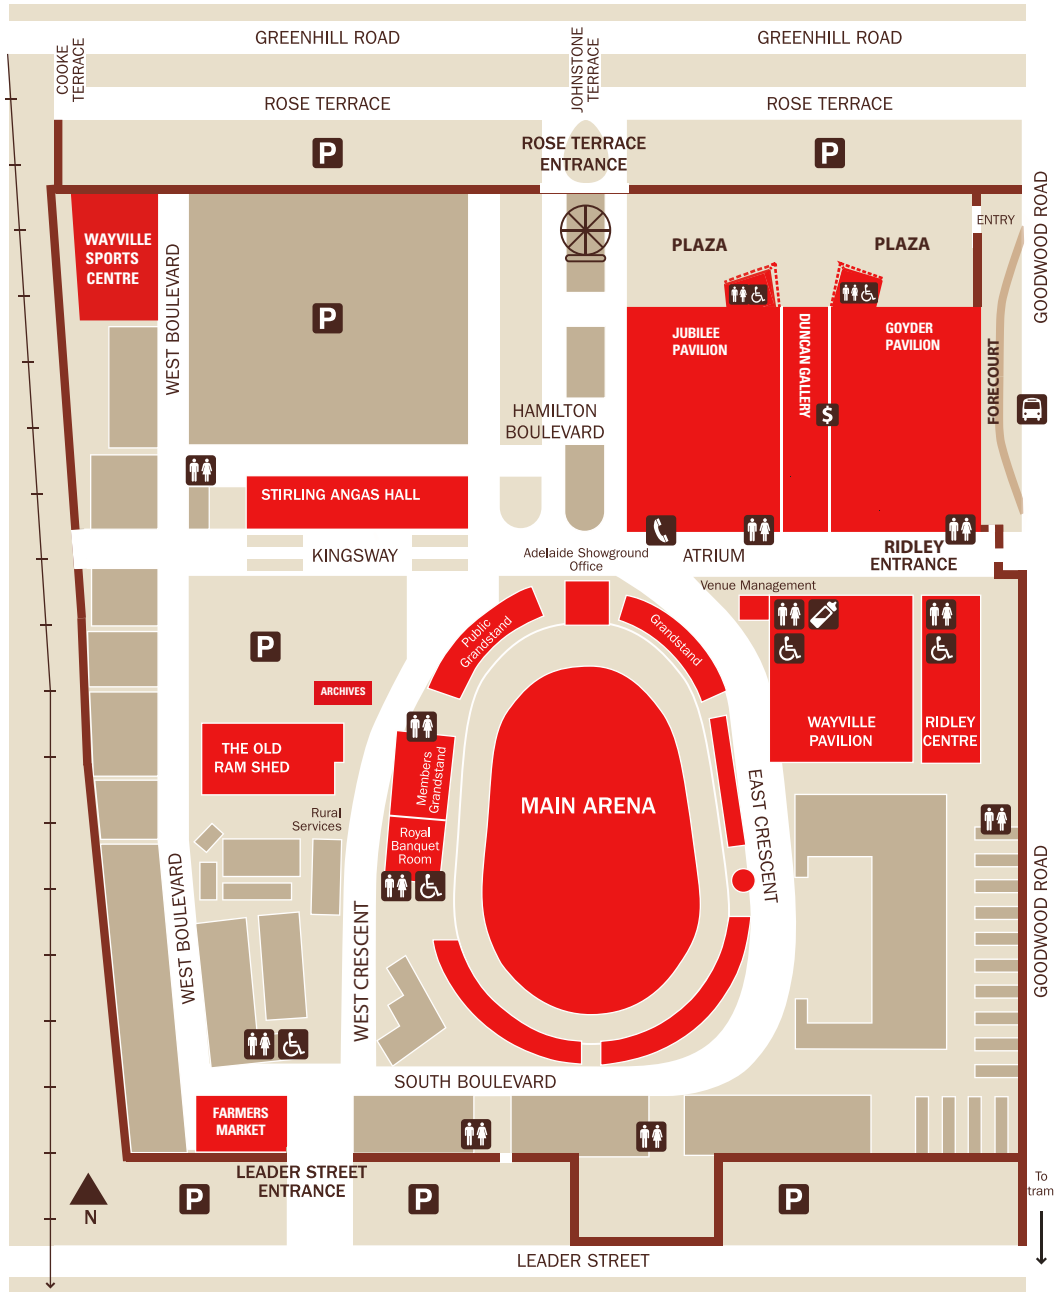

Adelaide Showground Map

Symbol Key

- Toilets
- Disabled Toilets
- Catering Outlet
- Telephone (Cash Only)
- Bus Stop
- Car Park
- ATM
- Baby Change