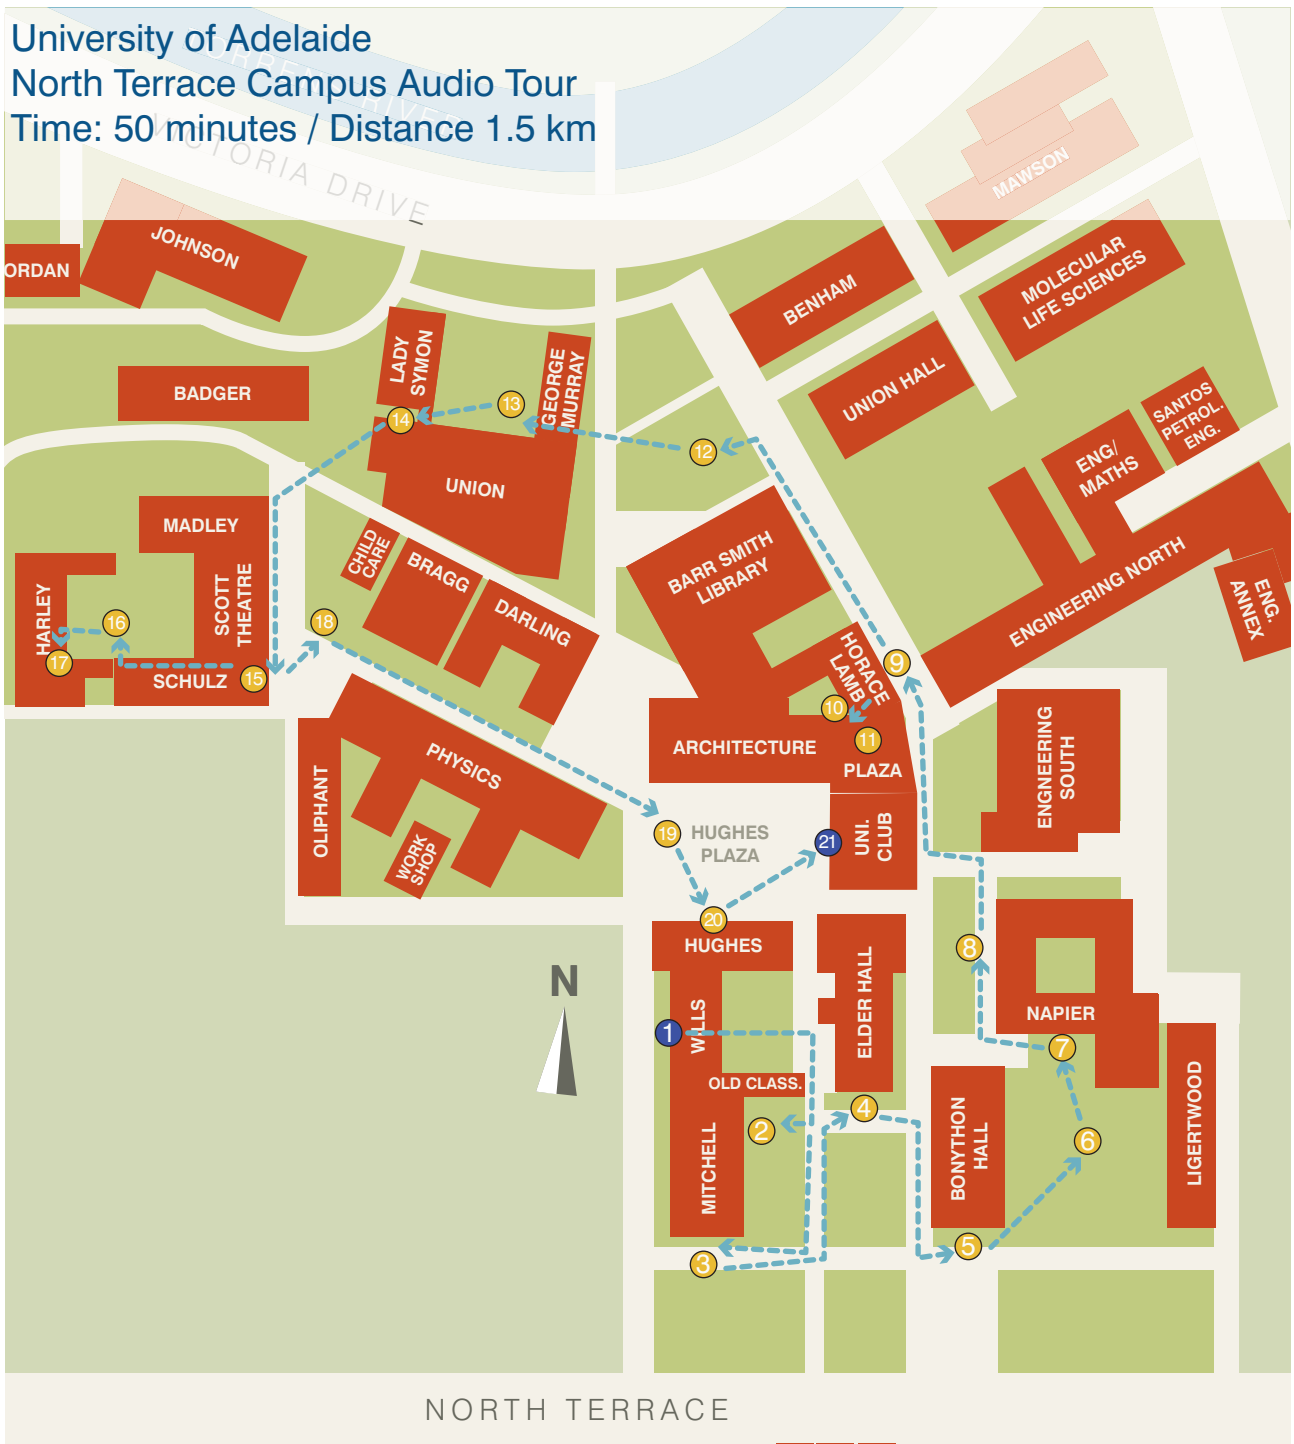

# University of Adelaide North Terrace Campus Audio Tour

Time: 50 minutes / Distance 1.5 km

NORTH TERRACE