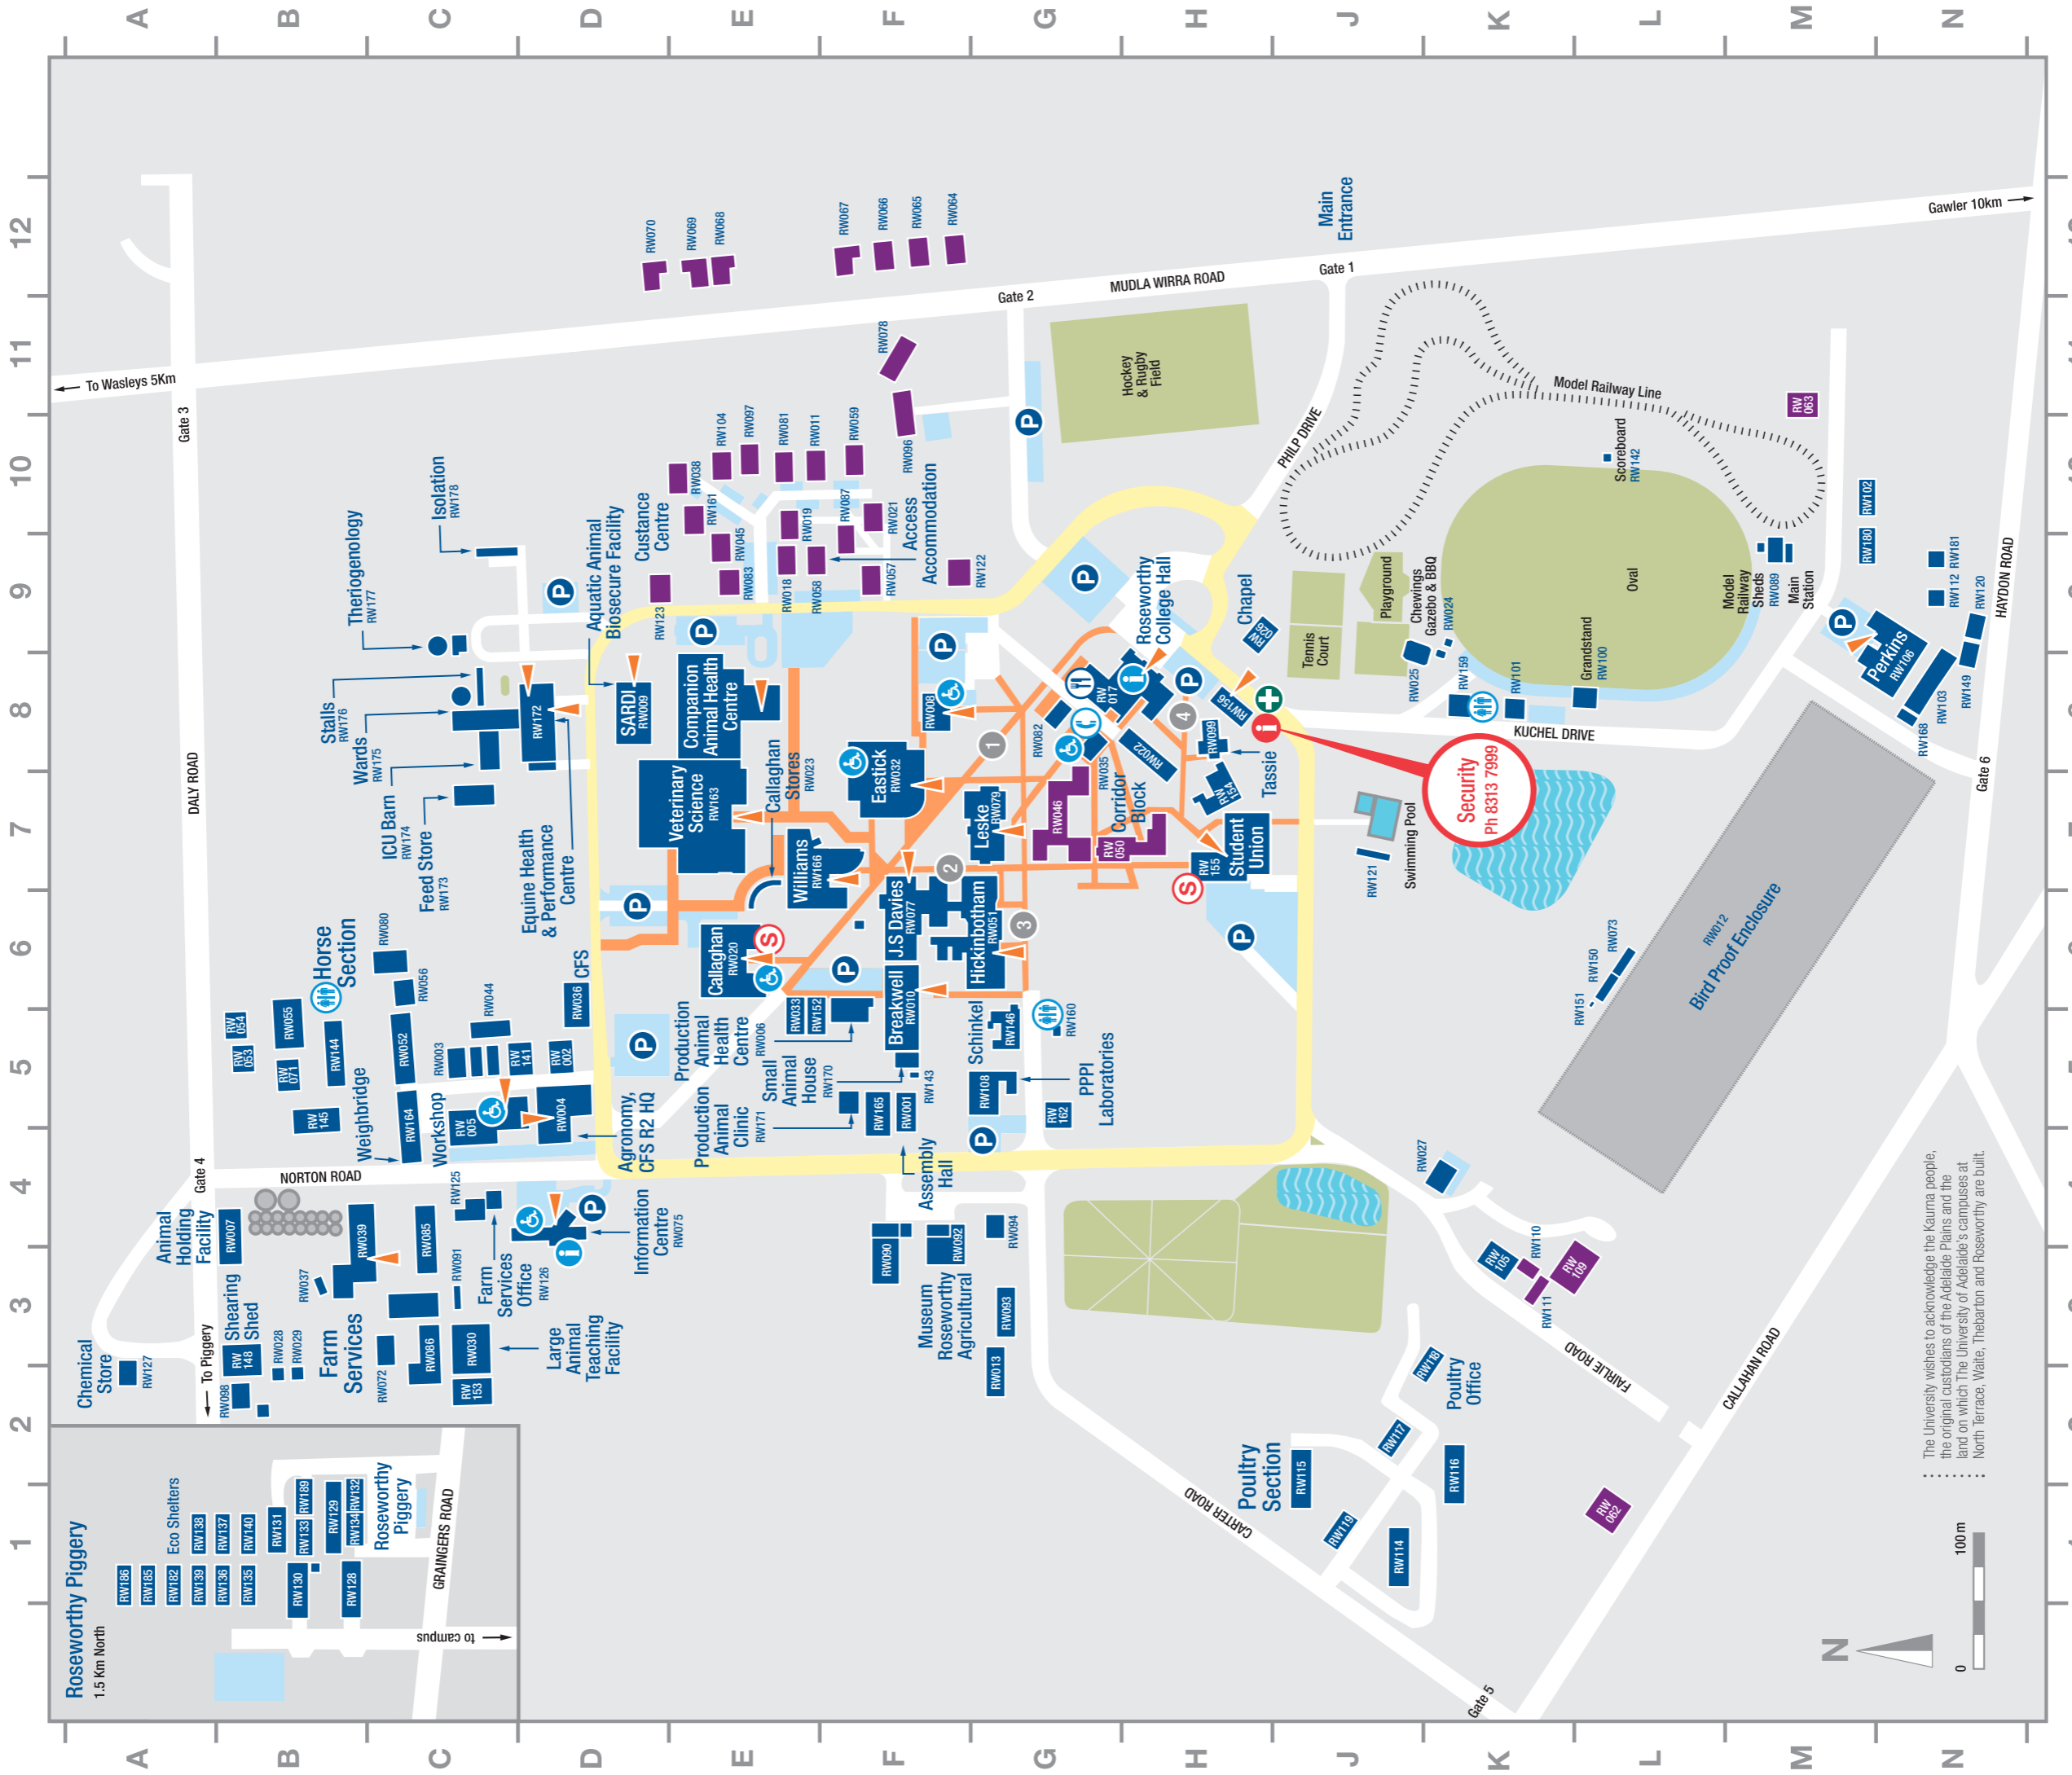

## RESEARCH CENTRES

## MAIN BUILDINGS

GRID	BLD #
D5	RW004
F6	RW010
E6	RW020
H8	RW022
F7	RW032
D8	RW172
G6	RW051
D4	RW075
F6	RW077
G7	RW079
F4	RW092
N8	RW106
H8	RW017
G5	RW108
A1	RW132
H7	RW155
H8	RW099
E8	RW163
F7	RW166

-  Security Call Point
-  First Aid
-  Thistlethwaite Walk
-  Spaford Walk
-  Krause Walk
-  Union Walk
-  Toilets
-  All Gender Access Carparks
-  Dining Hall
-  Information
-  Telephone
-  Major Carparks
-  Building Main Entrance
-  Pedestrian Path
-  Spurling Circle
-  Roseworthy College Residential
-  Buildings