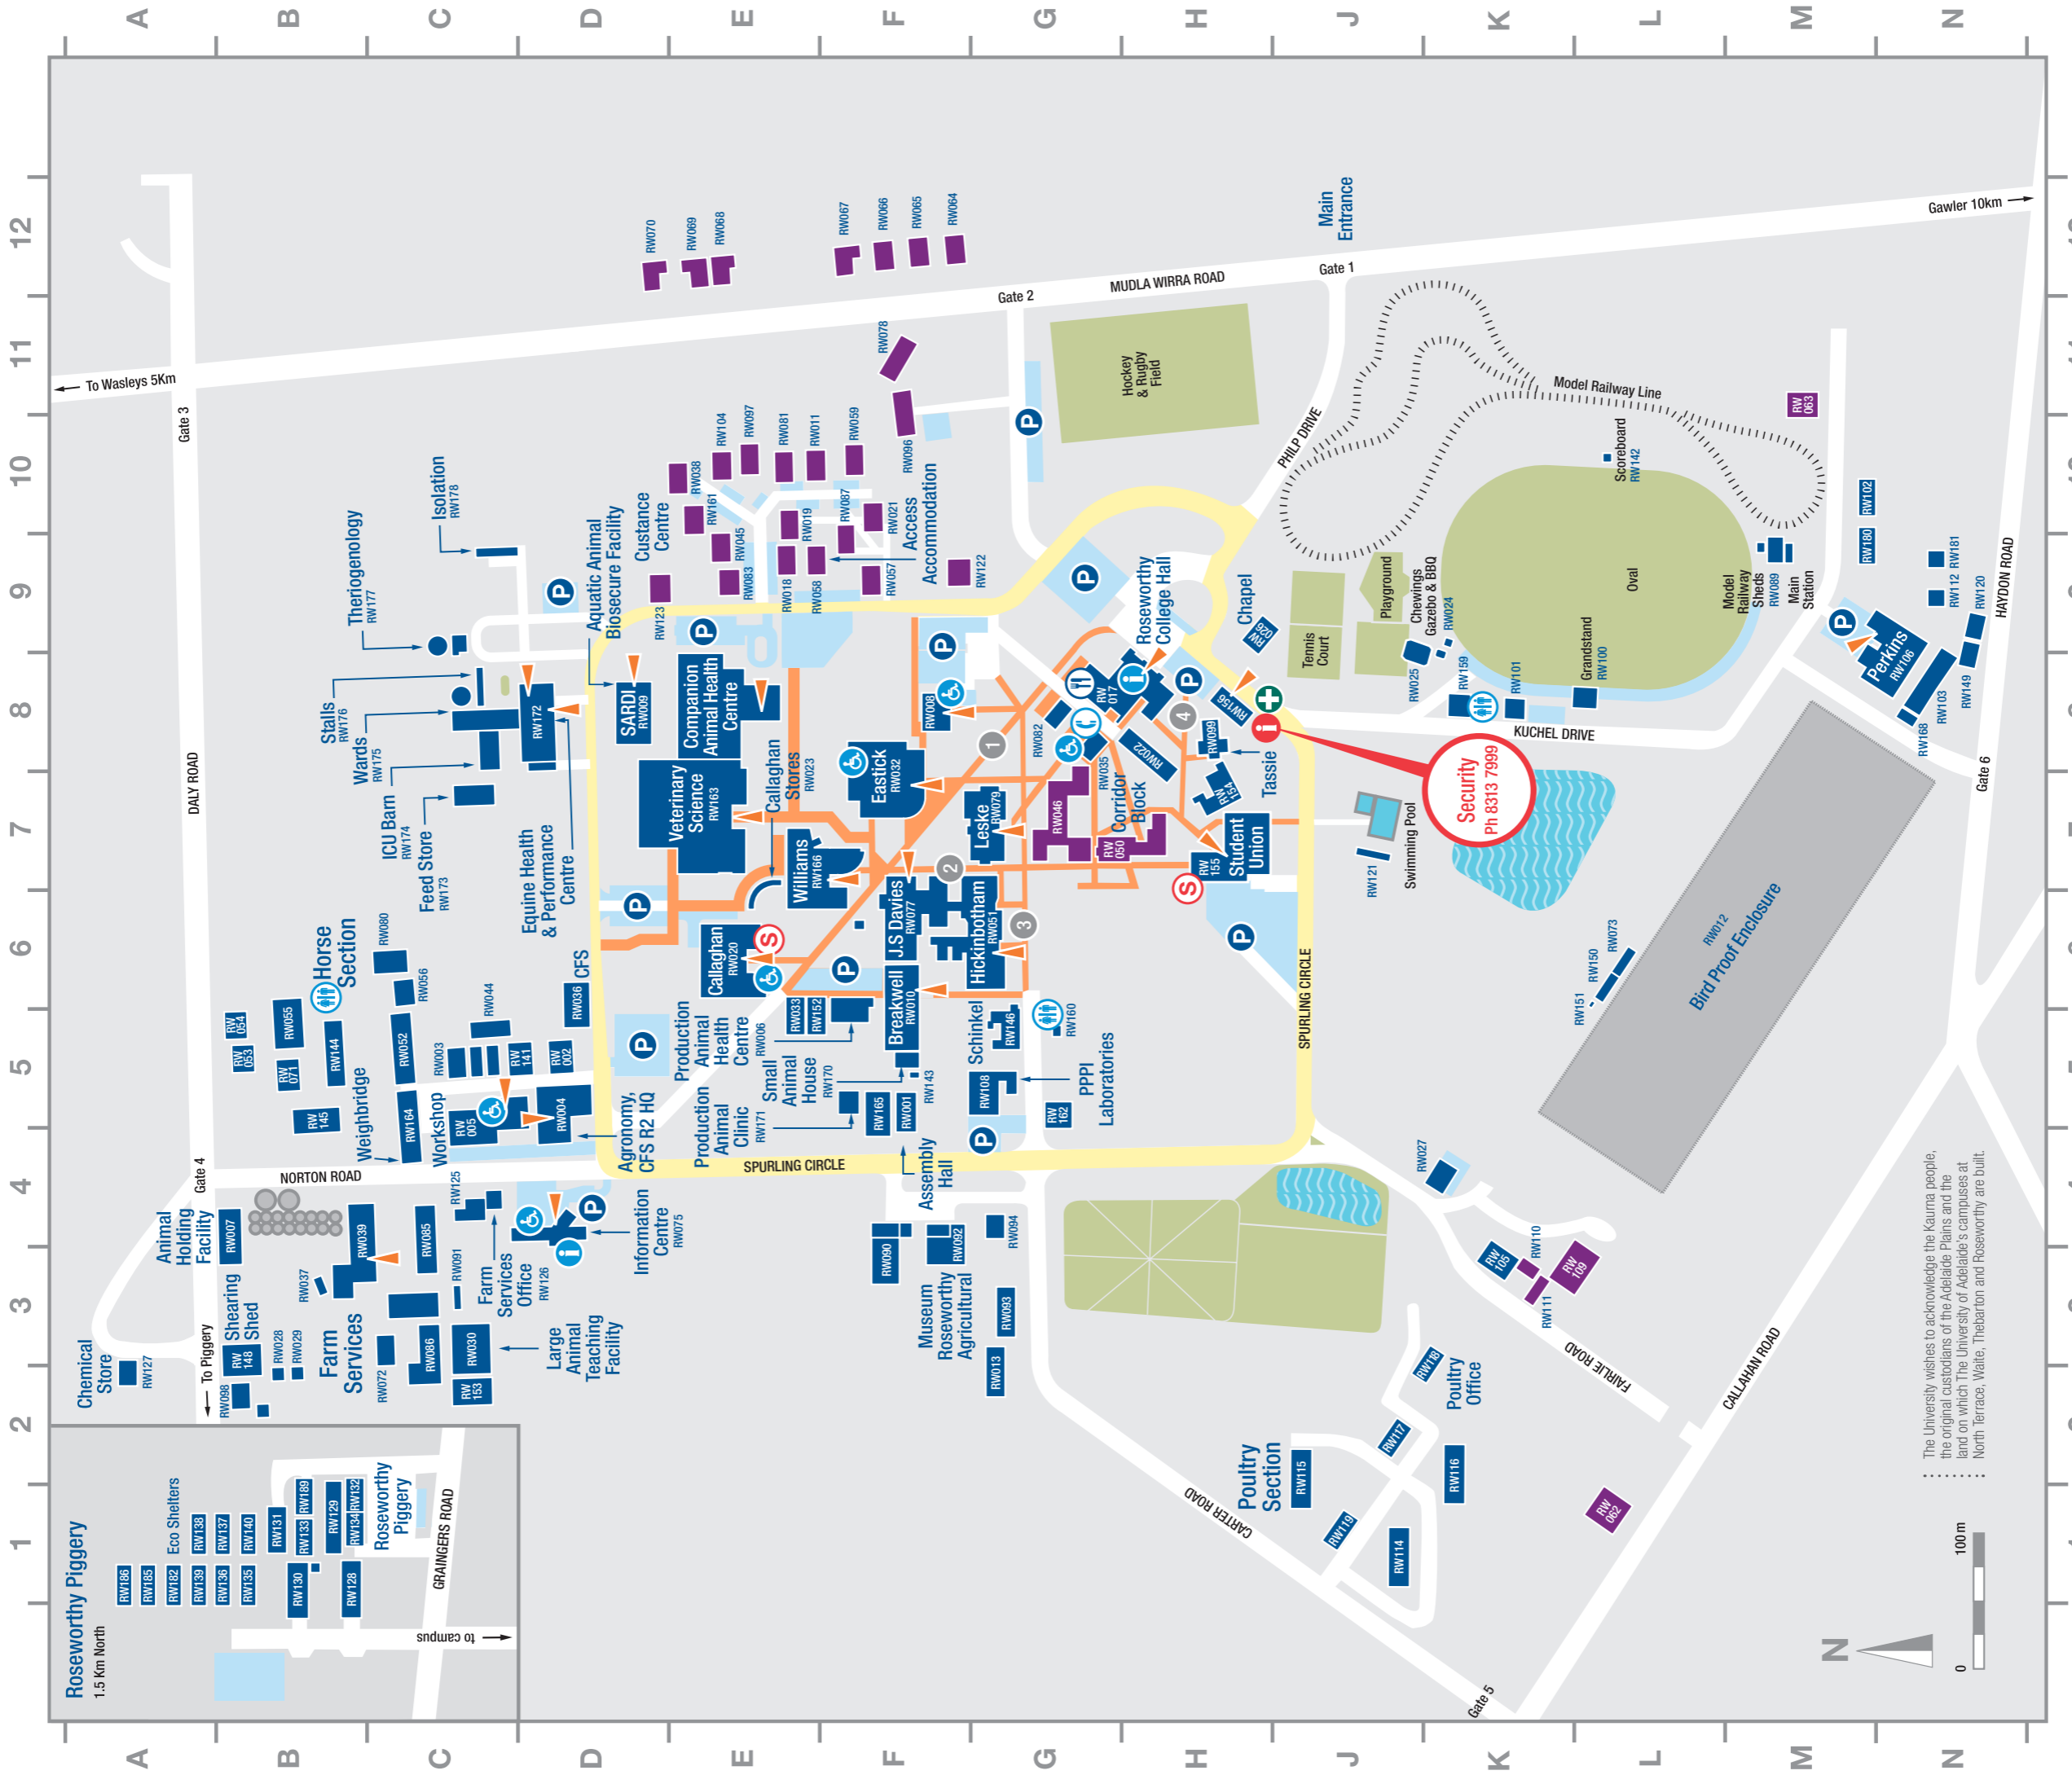

The University wishes to acknowledge the Kaurna people, the original custodians of the Adelaide Plains and the land on which The University of Adelaide's campuses at North Terrace, Waite, Thebarton and Roseworthy are built.

- Security Call Point
- First Aid
- Thistlewayte Walk
- Sparford Walk
- Krause Walk
- Union Walk
- All Gender Access Carparks
- Toilets
- Dining Hall
- Information
- Telephone
- Major Carparks
- Building Main Entrance
- Pedestrian Path
- Spurling Circle
- Roseworthy College Residential
- Buildings