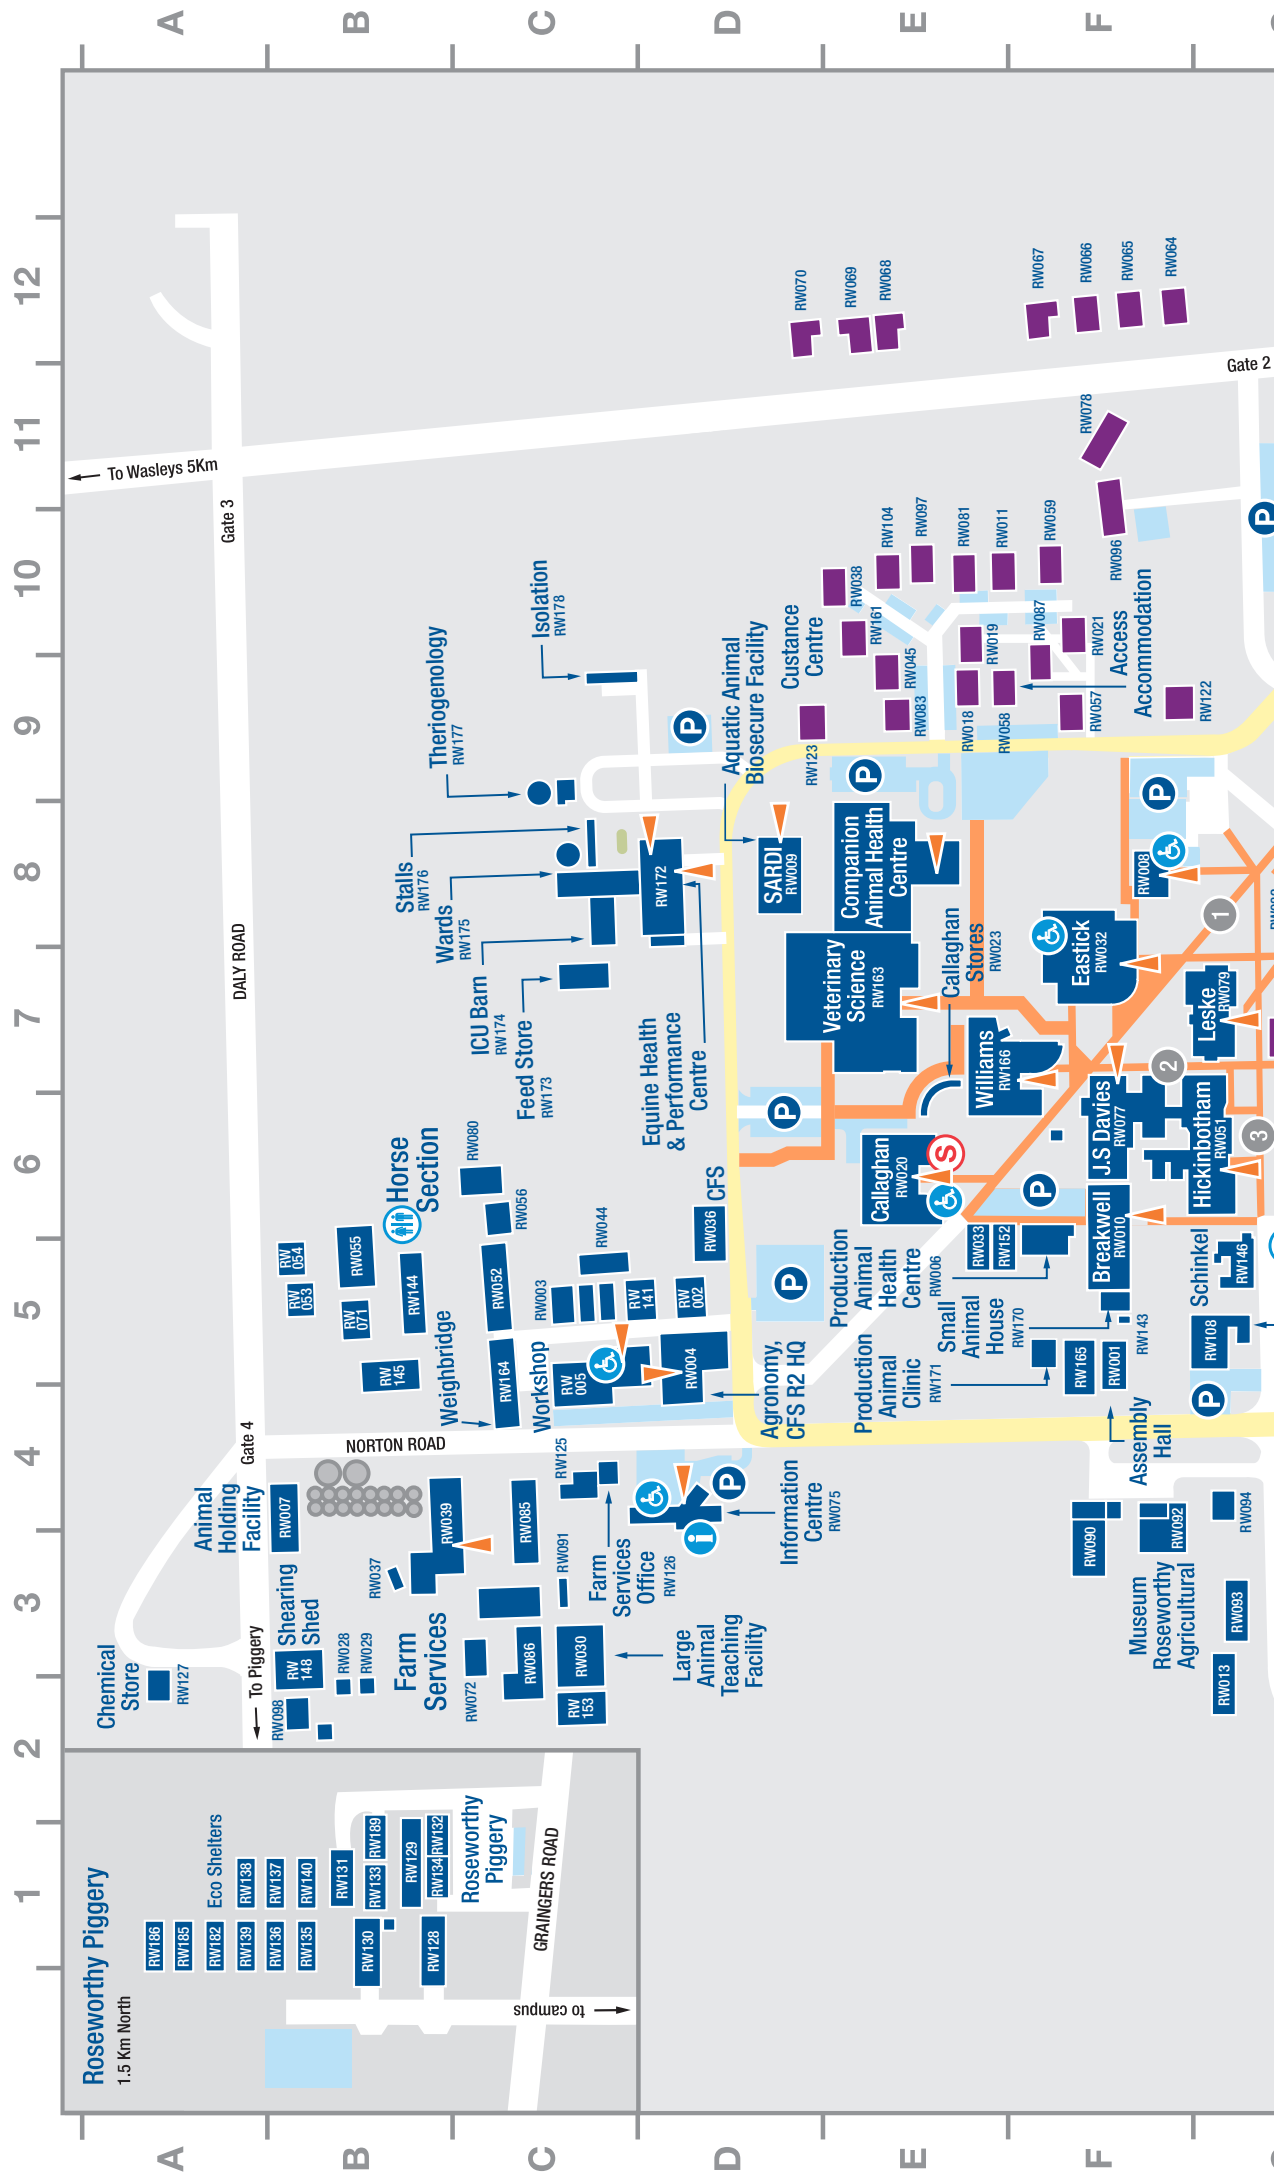

Roseworthy Piggery
1.5 Km North

To Wasleys 5Km

To Piggery

to campus

Gate 3

DALY ROAD

Gate 4

NORTON ROAD

GRAINGERS ROAD

Gate 2

1 2 3 4 5 6 7 8 9 10 11 12

A B C D E F

A B C D E F