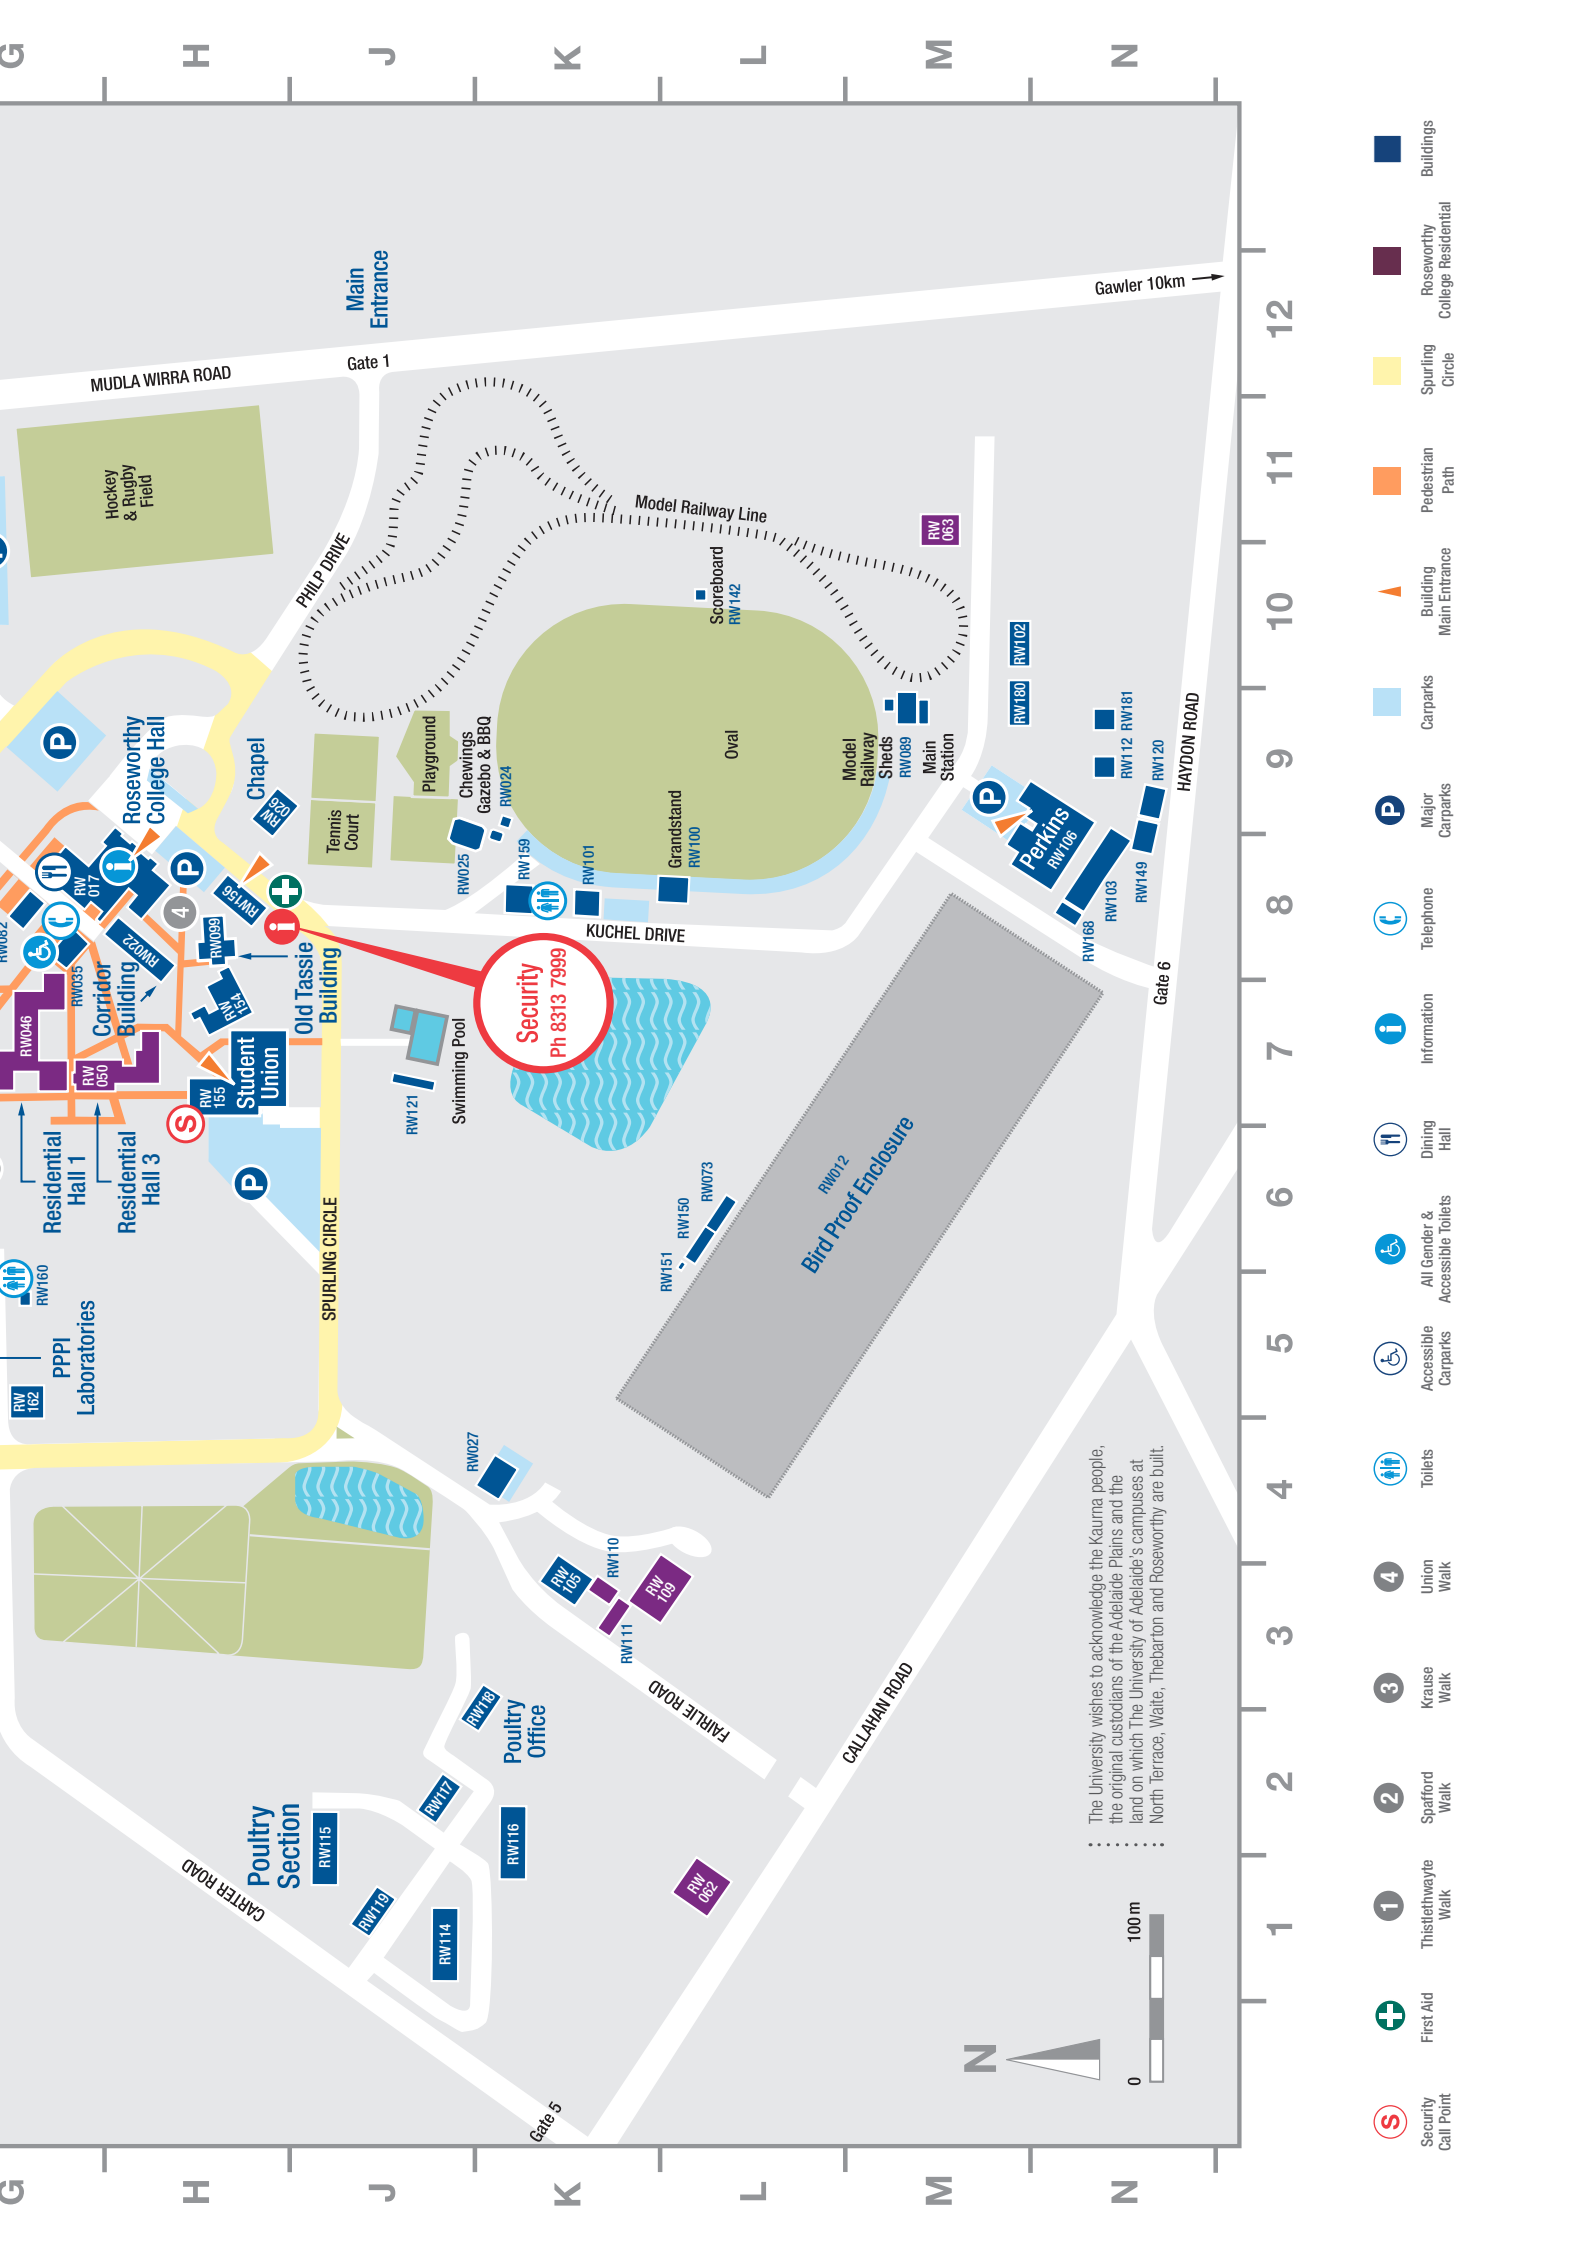

Security
Ph 8313 7999

... The University wishes to acknowledge the Kaurna people,
the original custodians of the Adelaide Plains and the
land on which The University of Adelaide's campuses at
North Terrace, Waite, Thebarton and Roseworthy are built.

- Security Call Point
- First Aid
- Thistlethwayte Walk
- Stafford Walk
- Krause Walk
- Union Walk
- Toilets
- Accessible Carparks
- All Gender & Accessible Toilets
- Dining Hall
- Information
- Telephone
- Major Carparks
- Building Main Entrance
- Pedestrian Path
- Spurling Circle
- Roseworthy College Residential
- Buildings