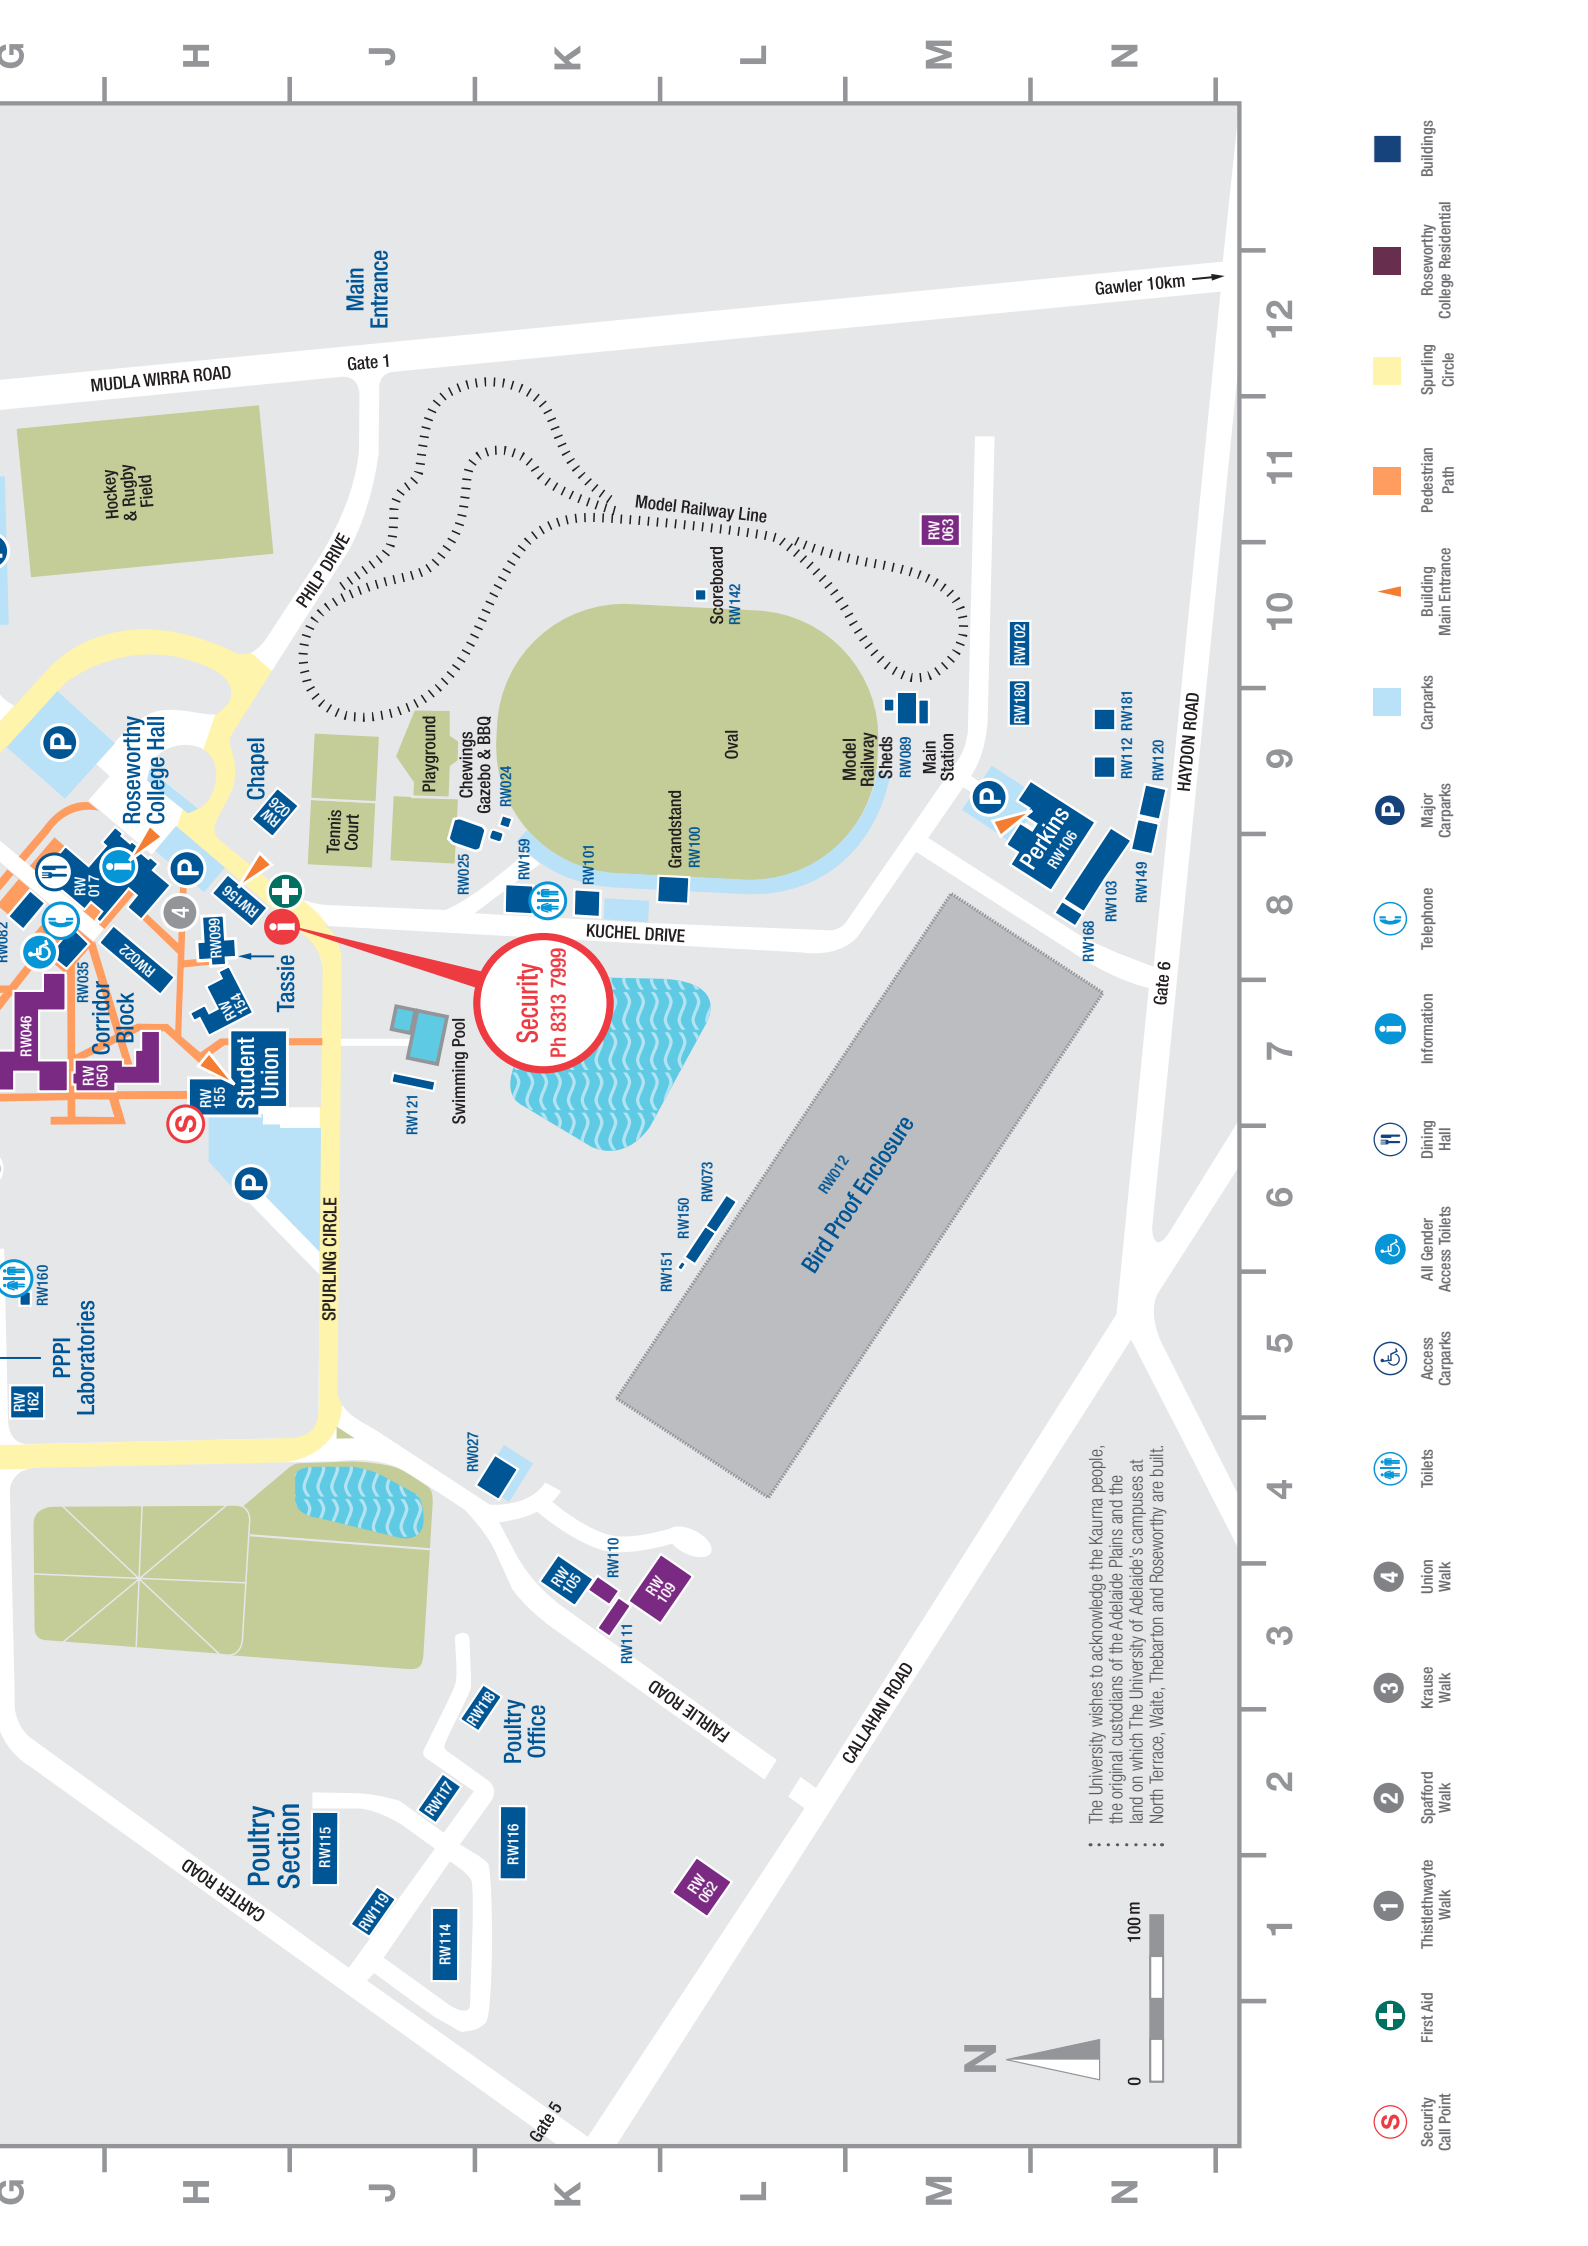

Security
Ph 8313 7999

... The University wishes to acknowledge the Kaurna people, the original custodians of the Adelaide Plains and the land on which The University of Adelaide's campuses at North Terrace, Waite, Thebarton and Roseworthy are built.

- Security Call Point
- First Aid
- Thistlethwayte Walk
- Spafford Walk
- Krause Walk
- Union Walk
- Toilets
- All Gender Access Toilets
- Access Carparks
- Dining Hall
- Information
- Telephone
- Major Carparks
- Building Main Entrance
- Pedestrian Path
- Spurling Circle
- Roseworthy College Residential
- Buildings