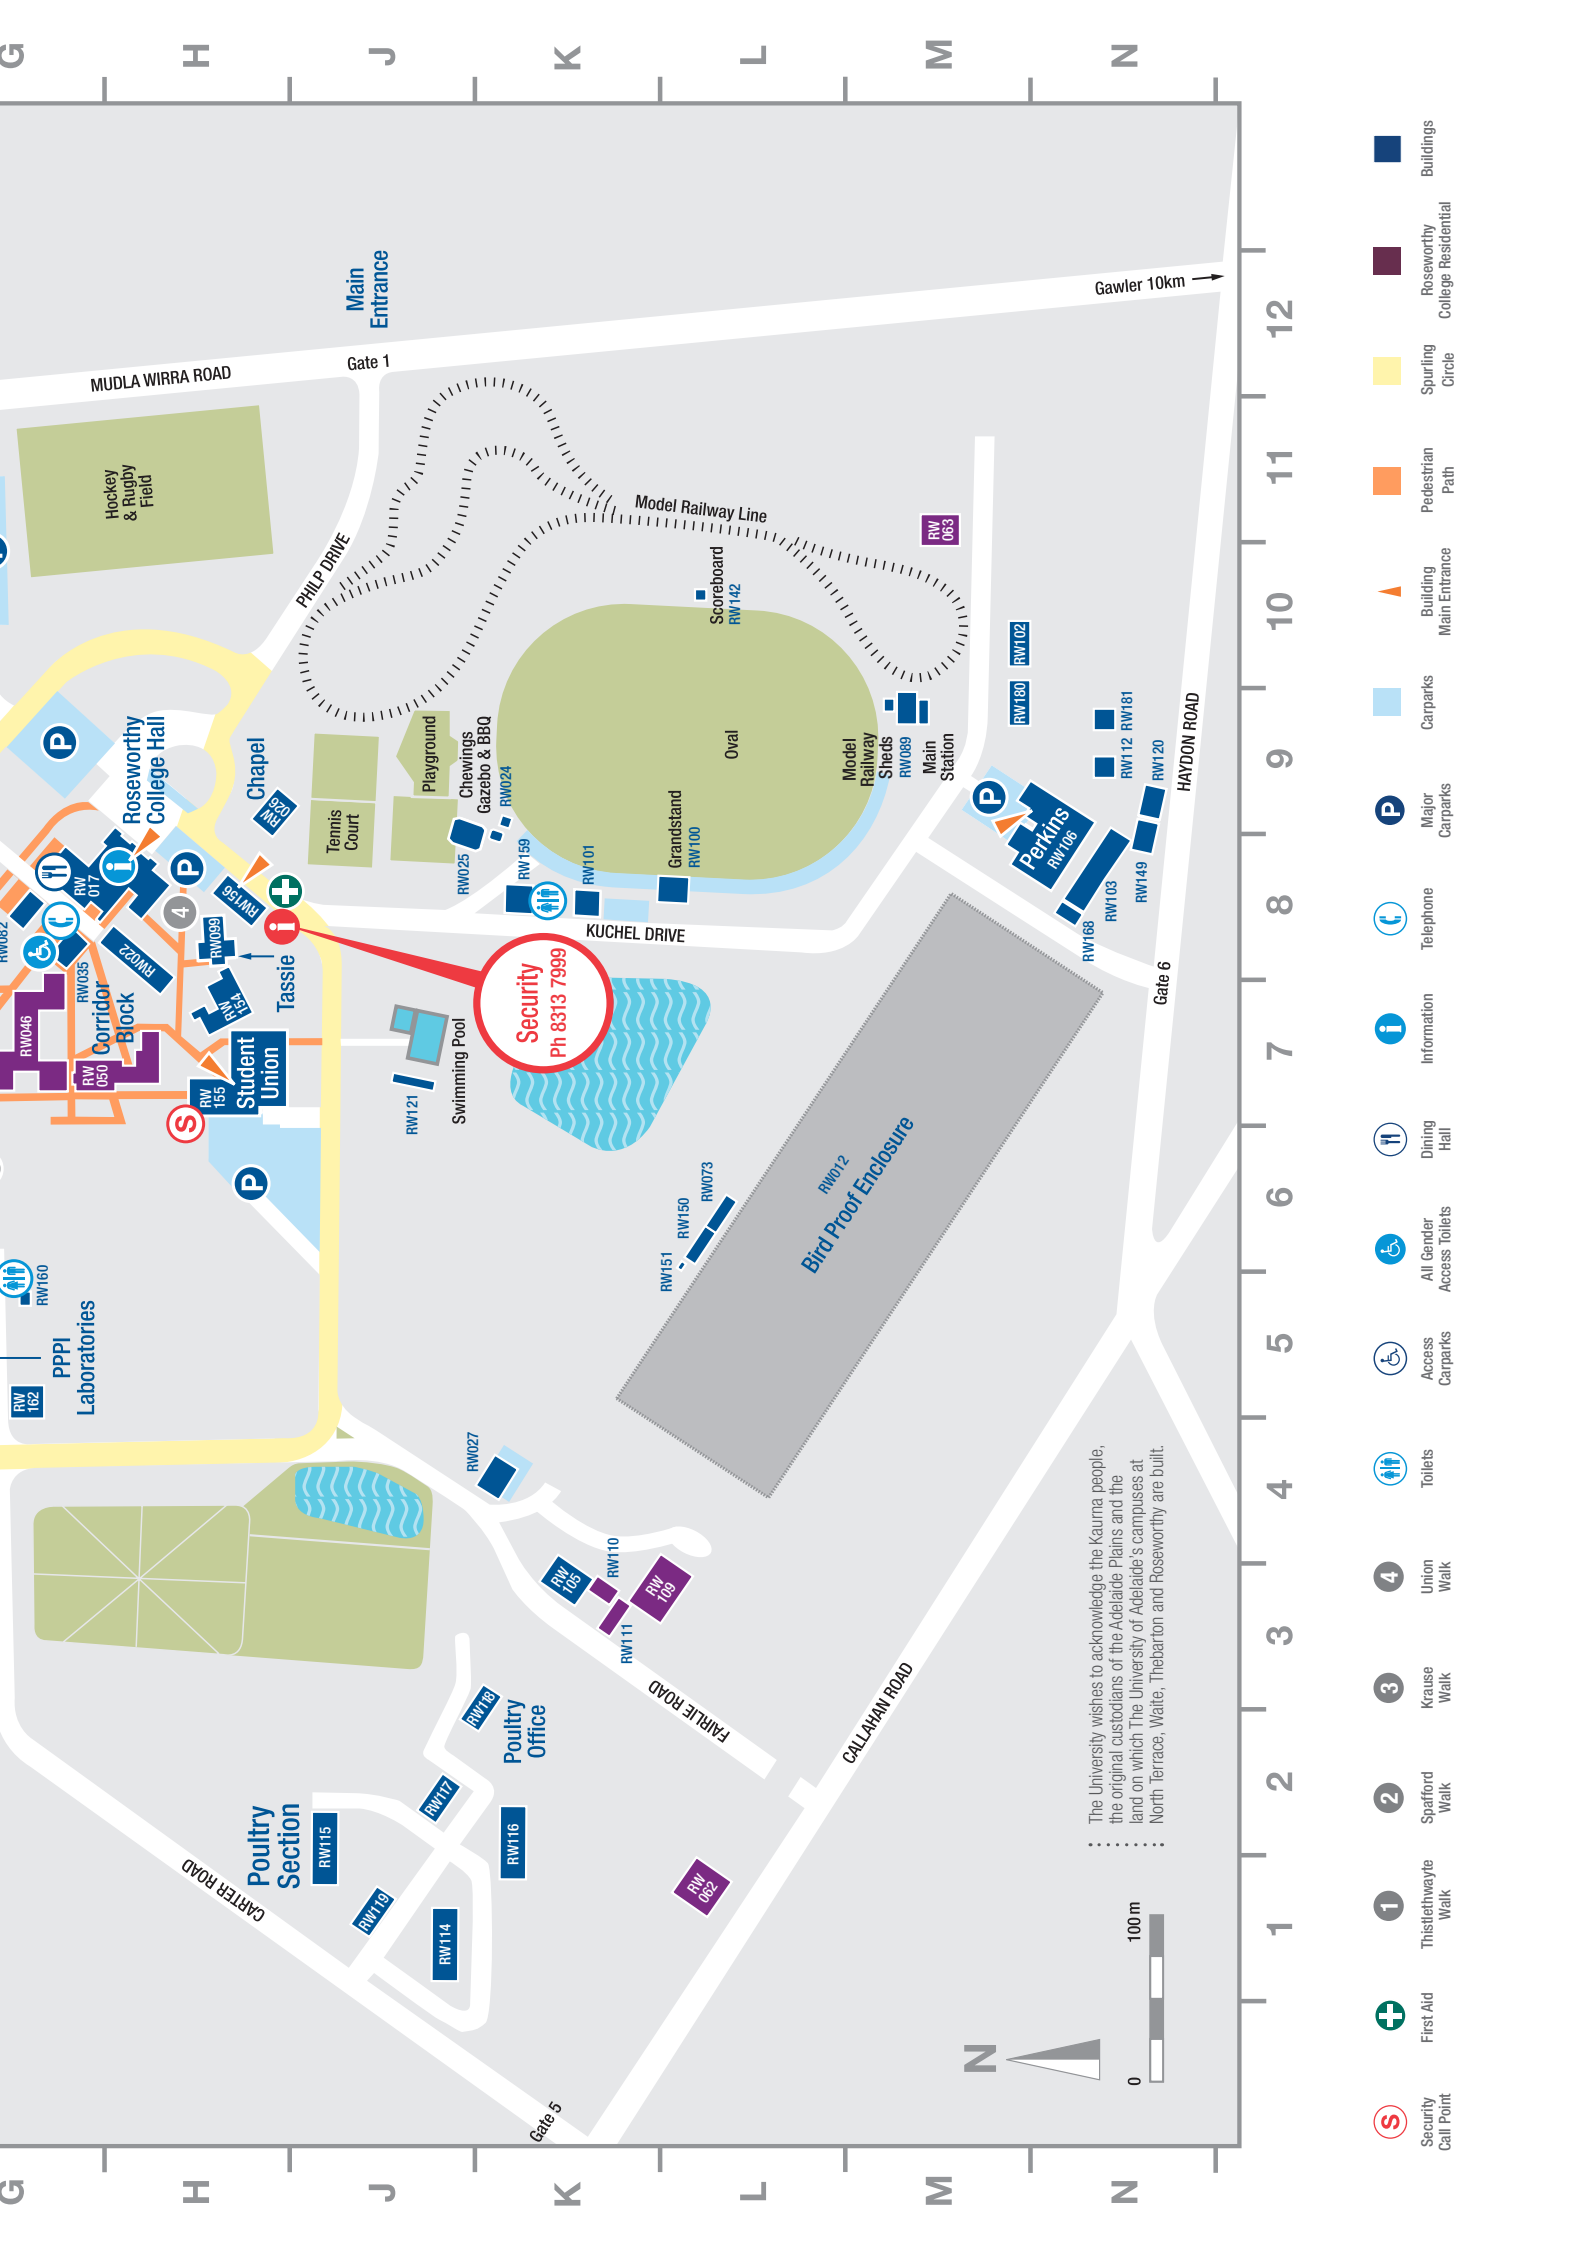

W	GRID	BUILDING	BUILDING #
Wards	C8		RW175
Weighbridge	C4		RW164
Williams	F7		RW166
Wool Training Centre	F5		RW165
Workshops	C4		RW005

Roseworthy Piggery
1.5 Km North

To Wasleys 5Km

To Piggery

to campus

Gate 3

DALY ROAD

Gate 4

NORTON ROAD

GRAINGERS ROAD

Gate 2

1 2 3 4 5 6 7 8 9 10 11 12

A B C D E F

A B C D E F

- Security Call Point
- First Aid
- Thistlethwaite Walk
- Spafford Walk
- Krause Walk
- Union Walk
- Toilets
- Access Carparks
- All Gender Access Toilets
- Dining Hall
- Information
- Telephone
- Major Carparks
- Building Main Entrance
- Pedestrian Path
- Spurling Circle
- Roseworthy College Residential
- Buildings