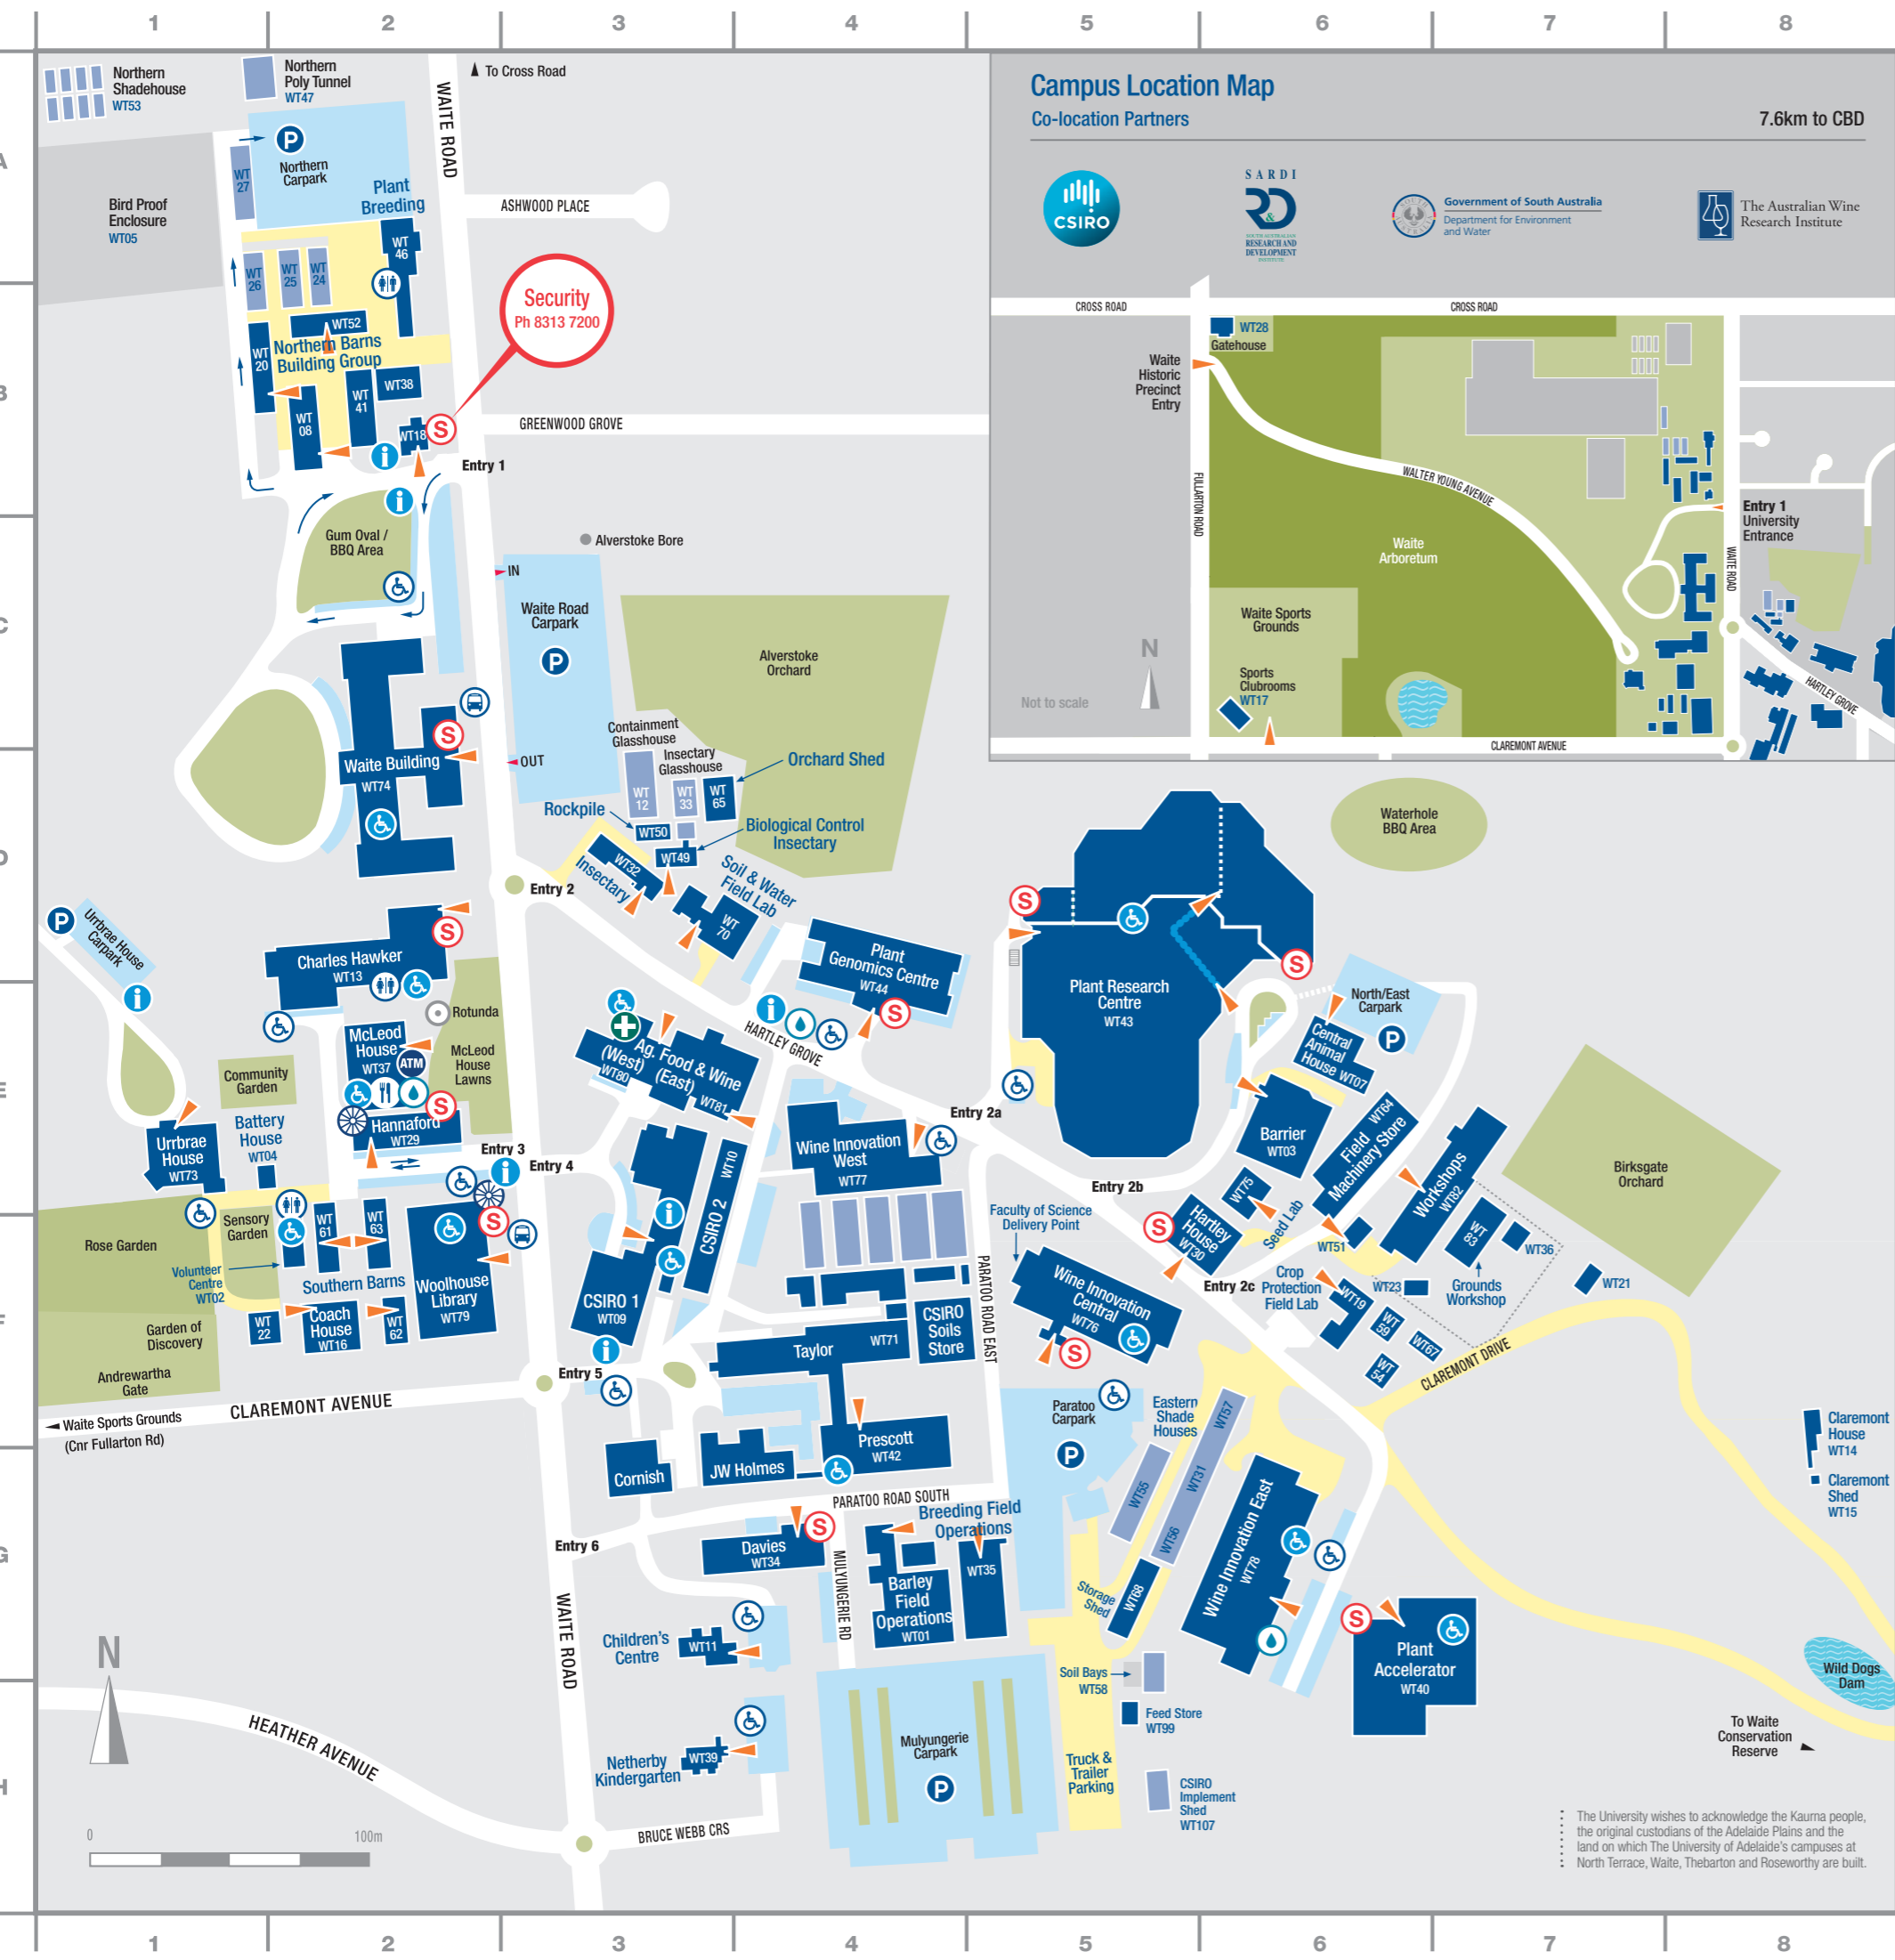

STUDENT FACILITIES	GRID	BUILDING
Adelaide University Union (AUU)	E2	McLeod House, LG
Ask Adelaide	E2	McLeod House, LG
Student Services Office (SSO)	E2	McLeod House, LG
Waite Hub	E2	McLeod House, LG

GENERAL FACILITIES	GRID	BUILDING
Adelaide Uni Sports Association (AUSA)	C6	Club Rooms
Automatic Teller Machine (ATM)	E2	McLeod House, Entrance LG
Conference Centre	D2	Charles Hawker
First Aid	E3	Agriculture Food & Wine West, LG
Fitness Hub	E2	McLeod House, LG
Library (Woolhouse)	F2	Woolhouse
Lockers	E2	McLeod House, LG
Parenting Room	D2	Waite, G
Resource Centre	E2	McLeod House, LG
Sports Clubrooms (Inset)	C6	Waite Sports Grounds
Student Common Room	E2	McLeod House, LG
Student Kitchen	E2	McLeod House, LG
Volunteer Centre	F2	
Waite Sports Ground (Fullarton Rd)	C6	Waite Oval

### Campus Location Map

Co-location Partners

7.6km to CBD

- First Aid
- Buildings
- Carparks
- Glasshouses / Shadehouses
- Building Main Entrance
- Major Carparks
- Accessible Carparks
- Information
- Food / Café
- All Gender & Accessible Toilets
- Toilets
- Security Call Point
- Bus Stop
- Authorised Vehicles Only
- Automatic Teller Machine (ATM)
- Water Refill Station
- Bike Racks