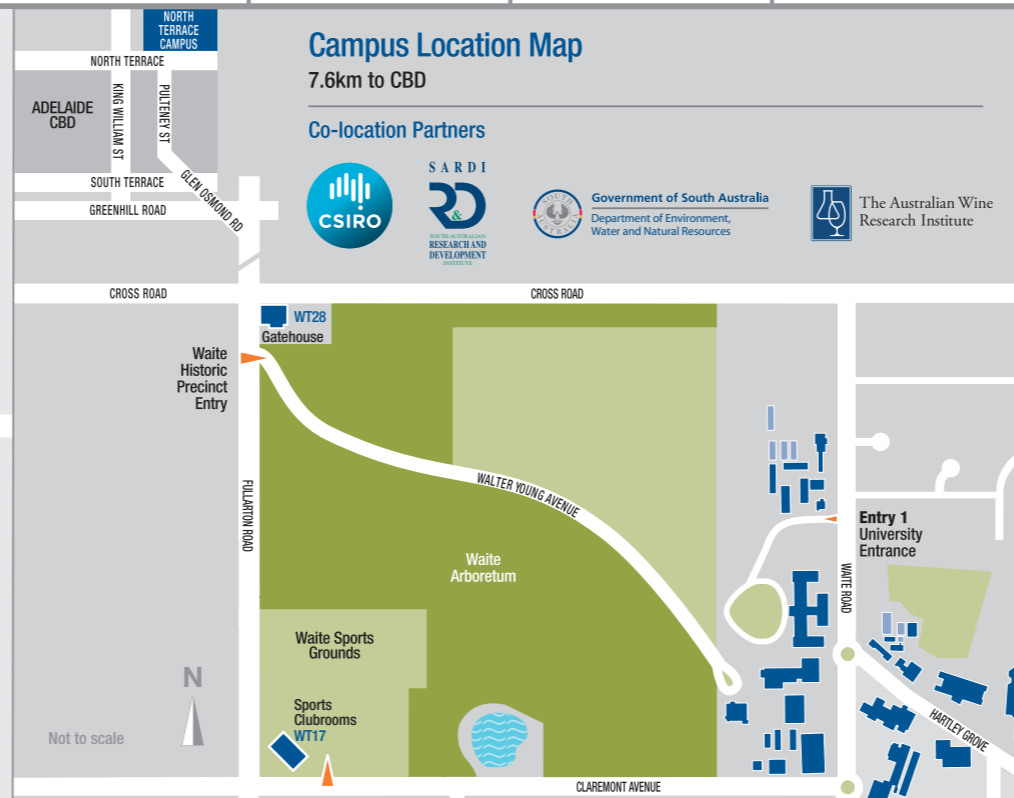

Campus Location Map

7.6km to CBD

Co-location Partners