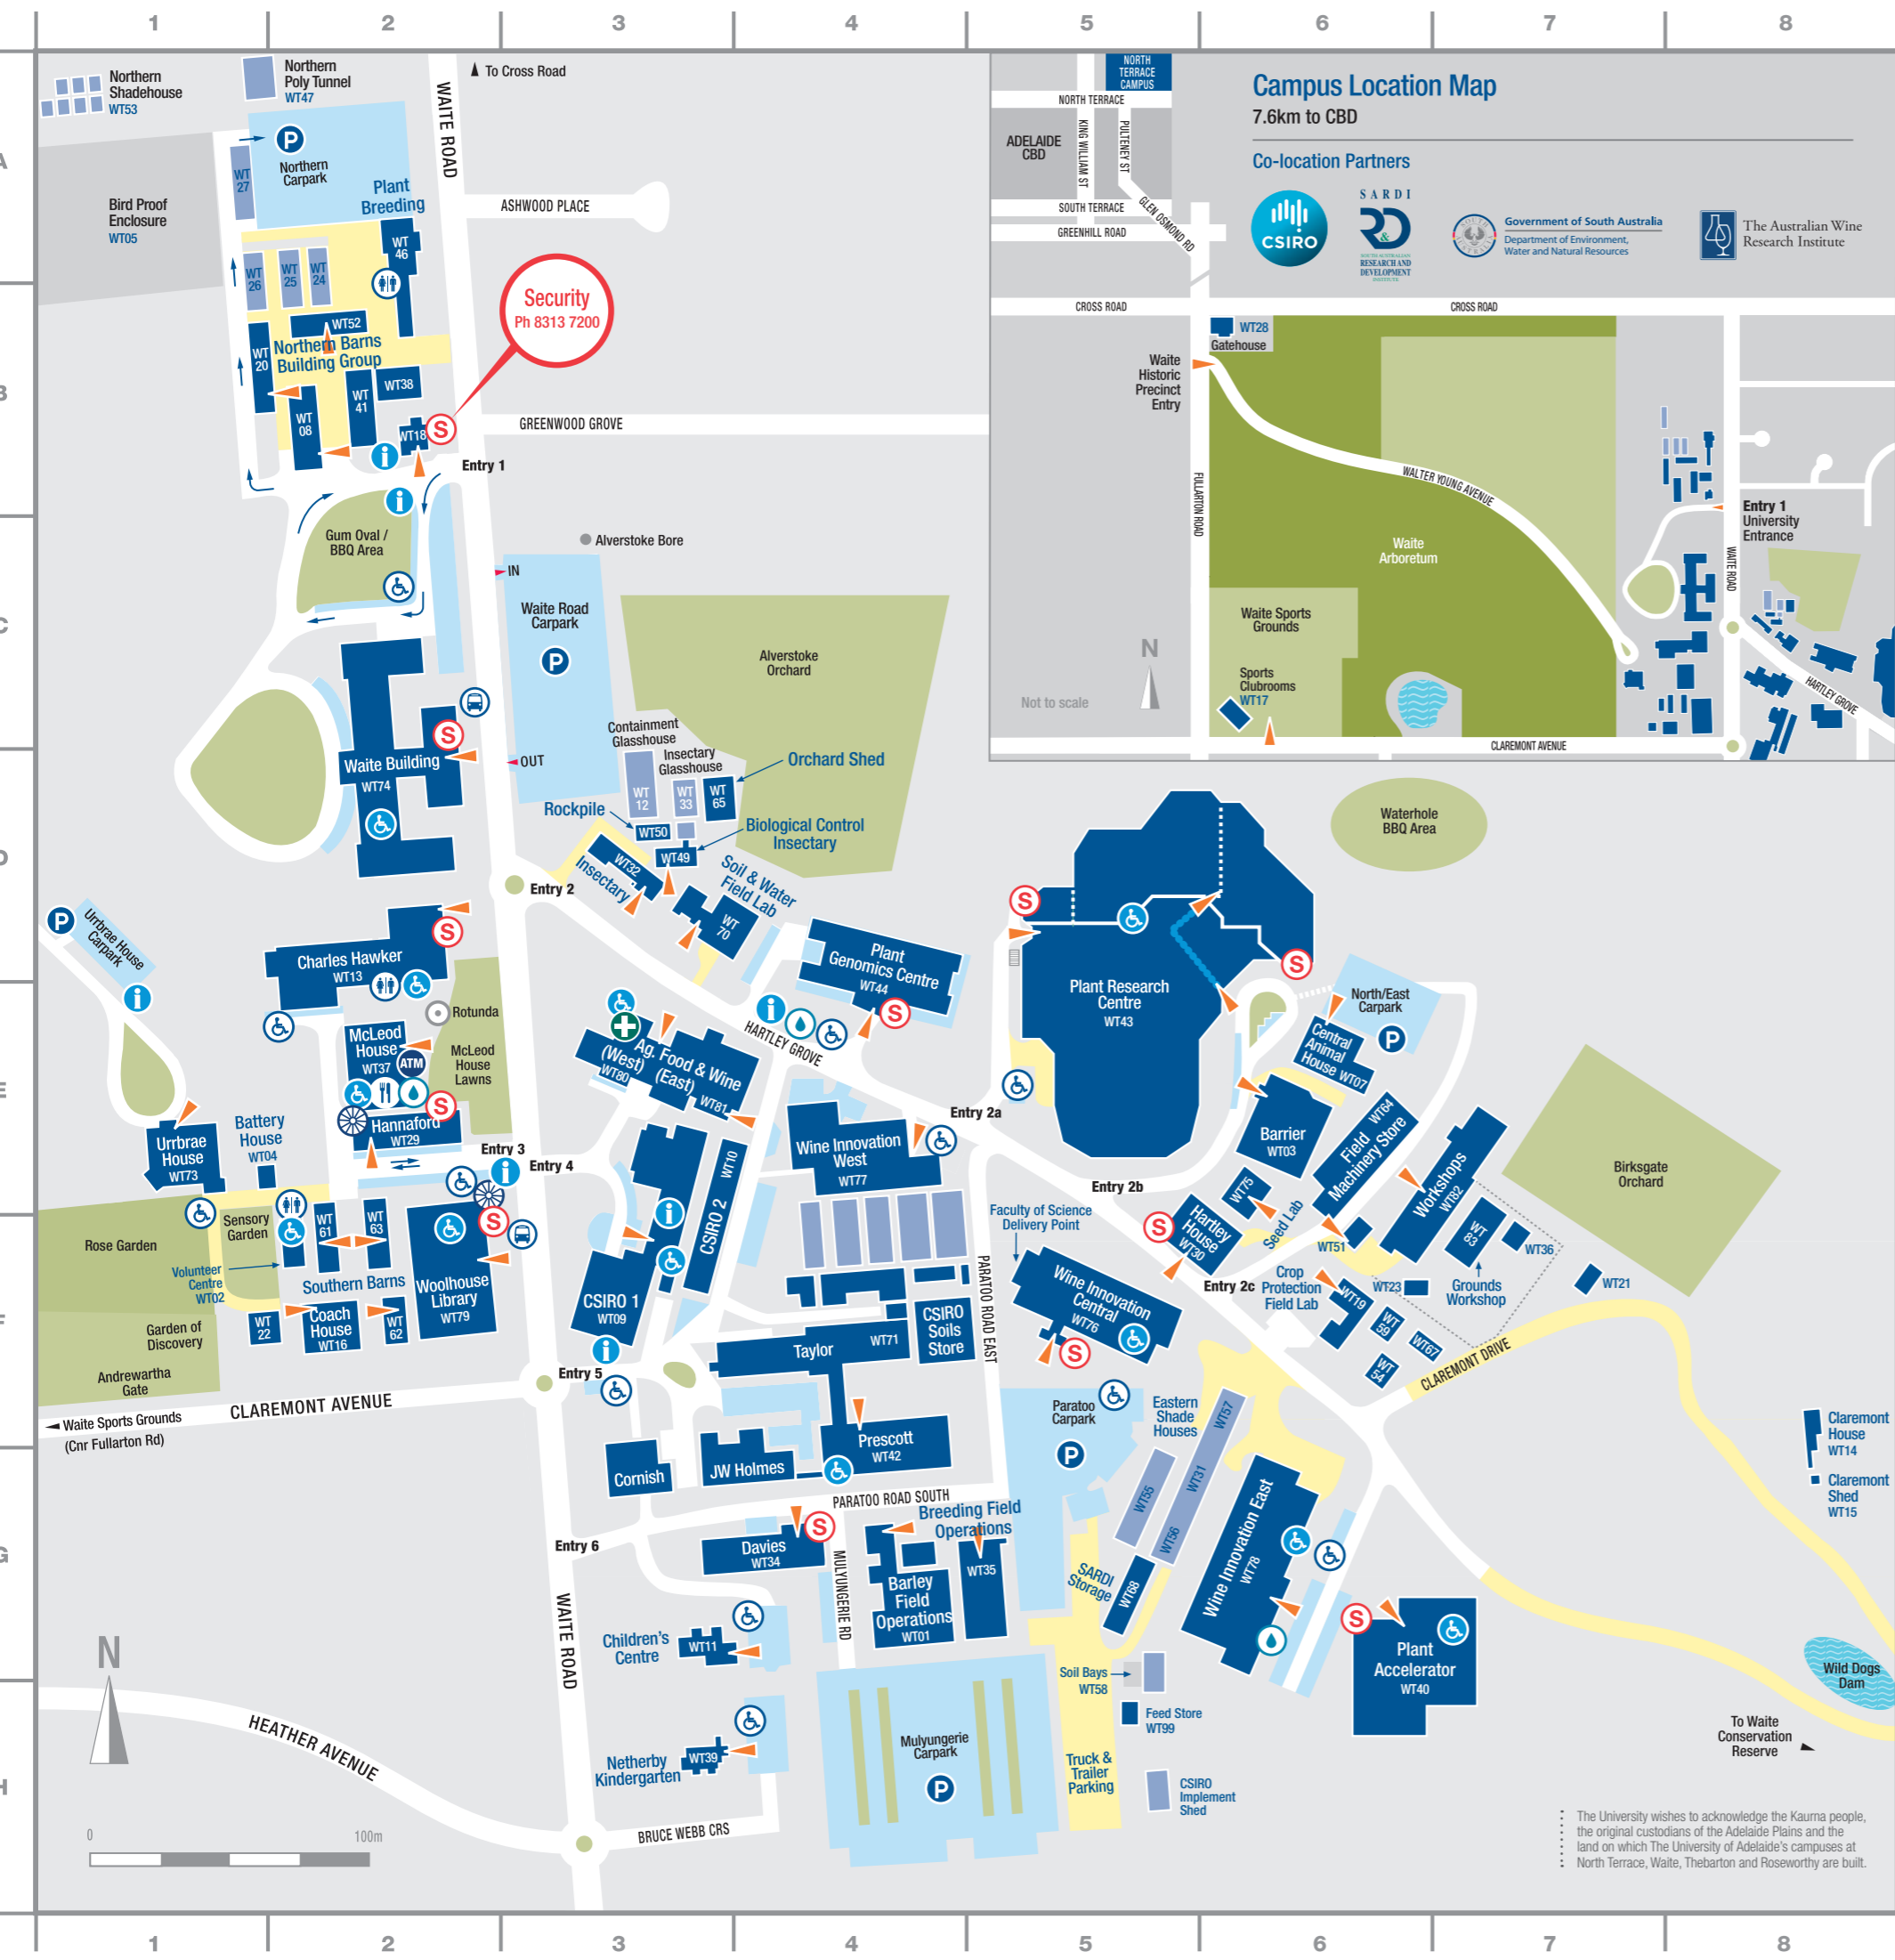

Campus Location Map

7.6km to CBD

Co-location Partners

Security
Ph 8313 7200

- First Aid
- Buildings
- Carparks
- Glasshouses / Shadehouses
- Building Main Entrance
- Major Carparks
- Access Carparks
- Information
- Food / Café
- All Gender Access Toilets
- Toilets
- Security Call Point
- Bus Stop
- Authorised Vehicles Only
- Automatic Teller Machine (ATM)
- Water Refill Station
- Bike Racks

BUILDINGS	GRID	BUILDING #
Agriculture, Food & Wine West & East	E3	WT80, WT81
Barley Field Operations	G4	WT01
Barrier	E6	WT03
Battery House	E1	WT04
Breeding Field Operations	G5	WT35
Central Animal House	E6	WT07
Charles Hawker	D2	WT13
Children's Centre	G3	WT11
Claremont House	G8	WT14
Coach House	F2	WT16
Cornish (CSIRO)	G3	
Crop Protection Field Lab	F6	WT19
CSIRO 1	F3	WT09
CSIRO 2	F3	WT10
CSIRO Soils Store	F4	
Davies	G4	WT34
Field Machinery Store	F6	WT64
Gatehouse (inset)	B6	WT28
Grounds Workshop	F7	WT83
Hannaford	E2	WT29
Hartley House	F6	WT30
Insectary	D3	WT32
JW Holmes (CSIRO)	G4	
McLeod House	E2	WT37
Netherby Kindergarten	H3	WT39
Northern Barns Building Group	B2	WT08, WT20, WT38, WT41, WT52
Orchard Shed	D3	WT65
Peter Waite Garage	F1	WT22
Plant Accelerator	G6	WT40
Plant Breeding	A2	WT46
Plant Genomics Centre	E4	WT44
Plant Research Centre (SARDI)	E5	WT43
Prescott (CSIRO)	G4	WT42
Rockpile	D3	WT50
Soil & Water Field Laboratory	D3	WT70
Southern Barns	F2	WT61, WT62, WT63
Taylor (CSIRO)	F4	WT71
Urrbrae House	E1	WT73
Volunteer Centre	F2	WT02
Waite	D2	WT74
Wine Innovation Central	F5	WT76
Wine Innovation East	G6	WT78
Wine Innovation West	E4	WT77
Woolhouse Library	F2	WT79
Workshops	F7	WT82

TEACHING FACILITIES	GRID	LOCATION
Auditorium	E2	Charles Hawker, L1
Charles Hawker Conference Centre *	E2	Charles Hawker, L1
Computer Suite 1	E2	Charles Hawker, L1
Computer Suite 2	E2	Charles Hawker, L1
Discussion Room 1	E2	Charles Hawker, L1
Discussion Room 2	E2	Charles Hawker, L1
Laboratory - General Teaching Lab	F2	Southern Barns, 7b
Laboratory - Soil Lab	F2	Southern Barns, 7c
Laboratory - Wine Science	G6	Wine Innovation East
Laboratory - Wine Sensory Lab	F2	Southern Barns, 7d
Laboratory 1	E2	Charles Hawker, G
Laboratory 2	E2	Charles Hawker, G
Laboratory 3	E2	Charles Hawker, G
Lecture Room 1 (McLeod Lecture Theatre) *	E2	Charles Hawker, L1
Lecture Room 2	E2	Charles Hawker, L1
Lecture Room 3	E2	Charles Hawker, L1
Lecture Room 4	E2	Charles Hawker, L1
Lecture Room 5	E2	Charles Hawker, L1
Printing Room	E2	Charles Hawker, L1
Tutorial Room (Masters)	E2	Charles Hawker, G
Tutorial Room (Wine Science)	G6	Wine Innovation East
Video Conference Room	E2	Charles Hawker, L2
Wine Science Laboratory	G6	Wine Innovation East

SECURITY AND GENERAL ENQUIRIES - 24 HOURS
Security Office B2 Entry 1
Phone 8313 7200
Disability Access
Contact Security for assistance