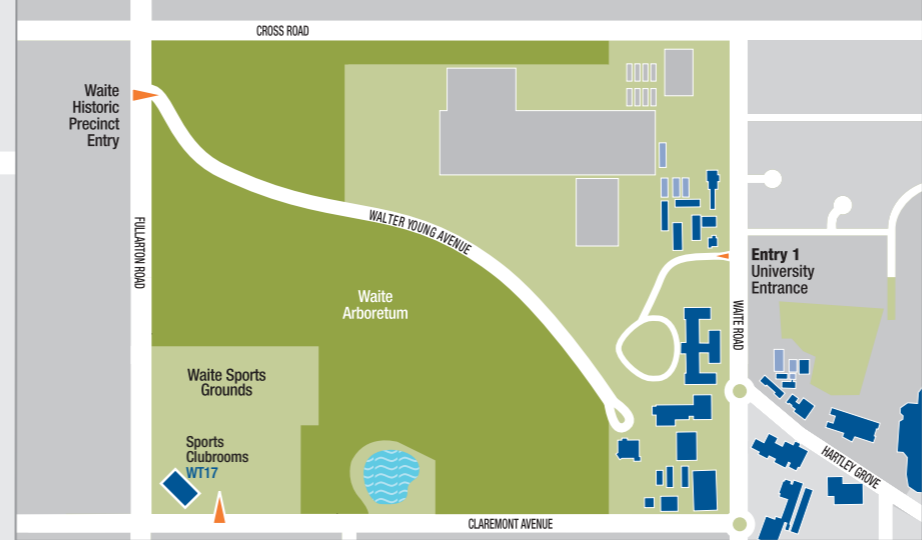

RESEARCH CENTRES	GRID
Cooperative Research Centres (CRC)	
Fight Foodwaste	F5 Wine Innov. Central, L1
OUTDOOR SPACES	GRID
Arboretum (Inset)	B6
BBQ Area - Gum Oval	C2
BBQ Area - Waterhole	D6
Community Garden	E2
Garden of Discovery	F1
McLeod House Lawns	E2
Rose Garden	F1
Sensory Garden	F1
Sports Grounds (Inset)	C6

STUDENT FACILITIES	GRID
Ask Adelaide	E2 McLeod House, LG
Student Services Office (SSO)	E2 McLeod House, LG
Waite Hub	E2 McLeod House, LG
YouX	E2 McLeod House, LG

GENERAL FACILITIES	GRID
Adelaide Uni Sports Association (AUSA)	C6 Club Rooms
Automatic Teller Machine (ATM)	E2 McLeod House, Entrance LG
First Aid	E3 Agriculture Food & Wine West, LG
Fitness Hub	E2 McLeod House, LG
Library (Woolhouse)	F2 Woolhouse
Lockers	E2 McLeod House, LG
Parenting Room	D2 Waite, G
Resource Centre	E2 McLeod House, LG
Sports Clubrooms (Inset)	C6 Waite Sports Grounds
Student Common Room	E2 McLeod House, LG
Student Kitchen	E2 McLeod House, LG
Volunteer Centre	F2
Waite Sports Ground (Fullarton Rd)	C6 Waite Oval

EATING PLACES	GRID
Beltana Café (Lirra Lirra)	E2 McLeod House, G

Campus Location Map

7.6km to CBD

Campus Partners

- First Aid
- Defibrillator Heart restarter
- Buildings
- Carparks
- Glasshouses / Shadehouses
- Building Main Entrance
- Major Carparks
- Accessible Carparks
- Information
- Food / Café
- All Gender & Accessible Toilets
- Toilets
- Parenting Room
- Security Call Point
- Bus Stop
- Authorised Vehicles Only
- Automatic Teller Machine (ATM)
- Water Refill Station
- Bike Racks