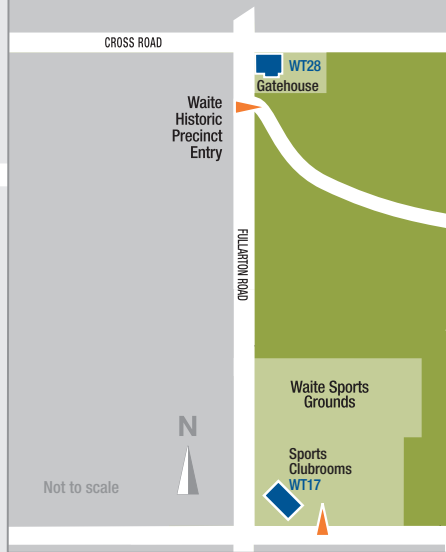

GRID

STUDENT FACILITIES

Adelaide University Union (AUU).....	E2	McLeod House, LG
Ask Adelaide.....	E2	McLeod House, LG
Student Services Office (SSO).....	E2	McLeod House, LG
Waite Hub.....	E2	McLeod House, LG

GENERAL FACILITIES

Adelaide Uni Sports Association (AUSA).....	C6	Club Rooms
Automatic Teller Machine (ATM).....	E2	McLeod House, Entrance LG
Conference Centre.....	D2	Charles Hawker
First Aid.....	E3	Agriculture Food & Wine West, LG
Fitness Hub.....	E2	McLeod House, LG
Library (Woolhouse).....	F2	Woolhouse
Lockers.....	E2	McLeod House, LG
Parenting Room.....	D2	Waite, G
Resource Centre.....	E2	McLeod House, LG
Sports Clubrooms (Inset).....	C6	Waite Sports Grounds
Student Common Room.....	E2	McLeod House, LG
Student Kitchen.....	E2	McLeod House, LG
Volunteer Centre.....	F2	
Waite Sports Ground (Fullarton Rd).....	C6	Waite Oval

EATING PLACES

Beltana Café (Lirra Lirra).....	E2	McLeod House, G
---------------------------------	----	-----------------

Campus Location Map

Campus Partners

7.6km to CBD

The Australian Wine
Research Institute