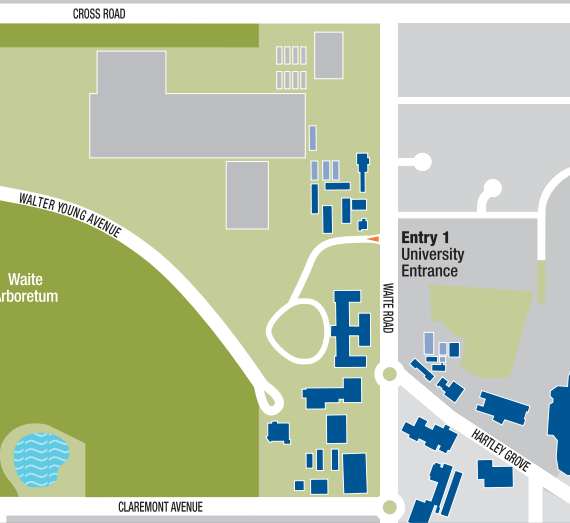

7.6km to CBD

The Australian Wine
Research Institute

A

B

C

D

E

F

G

H

- First Aid
- Buildings
- Carparks
- Glasshouses / Shadehouses
- Building Main Entrance
- Major Carparks
- Accessible Carparks
- Information
- Food / Café
- All Gender & Accessible Toilets
- Toilets
- Security Call Point
- Bus Stop
- Authorised Vehicles Only
- Automatic Teller Machine (ATM)
- Water Refill Station
- Bike Racks

BUILDINGS

BUILDINGS	GRID	BUILDING #
Agriculture, Food & Wine West & East	E3	WT80, WT81
Barrier	E6	WT03
Battery House	E1	WT04
Breeding Field Operations	G5	WT35
Central Animal House	E6	WT07
Charles Hawker	D2	WT13
Children's Centre	G3	WT11
Claremont House	G8	WT14
Coach House	F2	WT16
Cornish (CSIRO)	G3	
Crop Protection Field Lab	F6	WT19
CSIRO 1	F3	WT09
CSIRO 2	F3	WT10
CSIRO Soils Store	F4	
Davies	G4	WT34
Field Machinery Store	F6	WT64
Gatehouse (inset)	B6	WT28
Grounds Workshop	F7	WT83
Hannaford	E2	WT29
Hartley House	F6	WT30
Insectary	D3	WT32
JW Holmes (CSIRO)	G4	
McLeod House	E2	WT37
Netherby Kindergarten	H3	WT39
Northern Barns Building Group	B2	WT08, WT20, WT38, WT41, WT52
Orchard Shed	D3	WT65
Peter Waite Garage	F1	WT22
Plant Breeding	A2	WT46
Plant Genomics Centre	E4	WT44
Plant Research Centre (SARDI)	E5	WT43
Prescott (CSIRO)	G4	WT42
Rockpile	D3	WT50
Soil & Water Field Laboratory	D3	WT70
Southern Barns	F2	WT61, WT62, WT63
Taylor (CSIRO)	F4	WT71
The Plant Accelerator	G6	WT40
Urrbrae House	E1	WT73
Volunteer Centre	F2	WT02
Waite	D2	WT74
Wine Innovation Central	F5	WT76
Wine Innovation East	G6	WT78
Wine Innovation West	E4	WT77
Woolhouse Library	F2	WT79
Workshops	F7	WT82

TEACHING FACILITIES

Auditorium	E2	Charles Hawker, L1
Charles Hawker Conference Centre *	E2	Charles Hawker, L1
Computer Suite 1	E2	Charles Hawker, L1
Computer Suite 2	E2	Charles Hawker, L1
Discussion Room 1	E2	Charles Hawker, L1
Discussion Room 2	E2	Charles Hawker, L1
Laboratory - General Teaching Lab	F2	Southern Barns, 7b
Laboratory - Soil Lab	F2	Southern Barns, 7c
Laboratory - Wine Science	G6	Wine Innovation East
Laboratory - Wine Sensory Lab	F2	Southern Barns, 7d
Laboratory 1	E2	Charles Hawker, G
Laboratory 2	E2	Charles Hawker, G
Laboratory 3	E2	Charles Hawker, G
Lecture Room 2	E2	Charles Hawker, L1
Lecture Room 3	E2	Charles Hawker, L1
Lecture Room 4	E2	Charles Hawker, L1
Lecture Room 5	E2	Charles Hawker, L1
McLeod Lecture Theatre *	E2	Charles Hawker, L1
Printing Room	E2	Charles Hawker, L1
Tutorial Room (Masters)	E2	Charles Hawker, G
Tutorial Room (Wine Science)	G6	Wine Innovation East
Video Conference Room	E2	Charles Hawker, L2
Wine Science Laboratory	G6	Wine Innovation East

* Hearing Augmentation Systems

SECURITY AND GENERAL ENQUIRIES - 24 HOURS

Security Office B2 Entry 1
Phone 8313 7200
Campus Accessibility Information
Contact Security for assistance