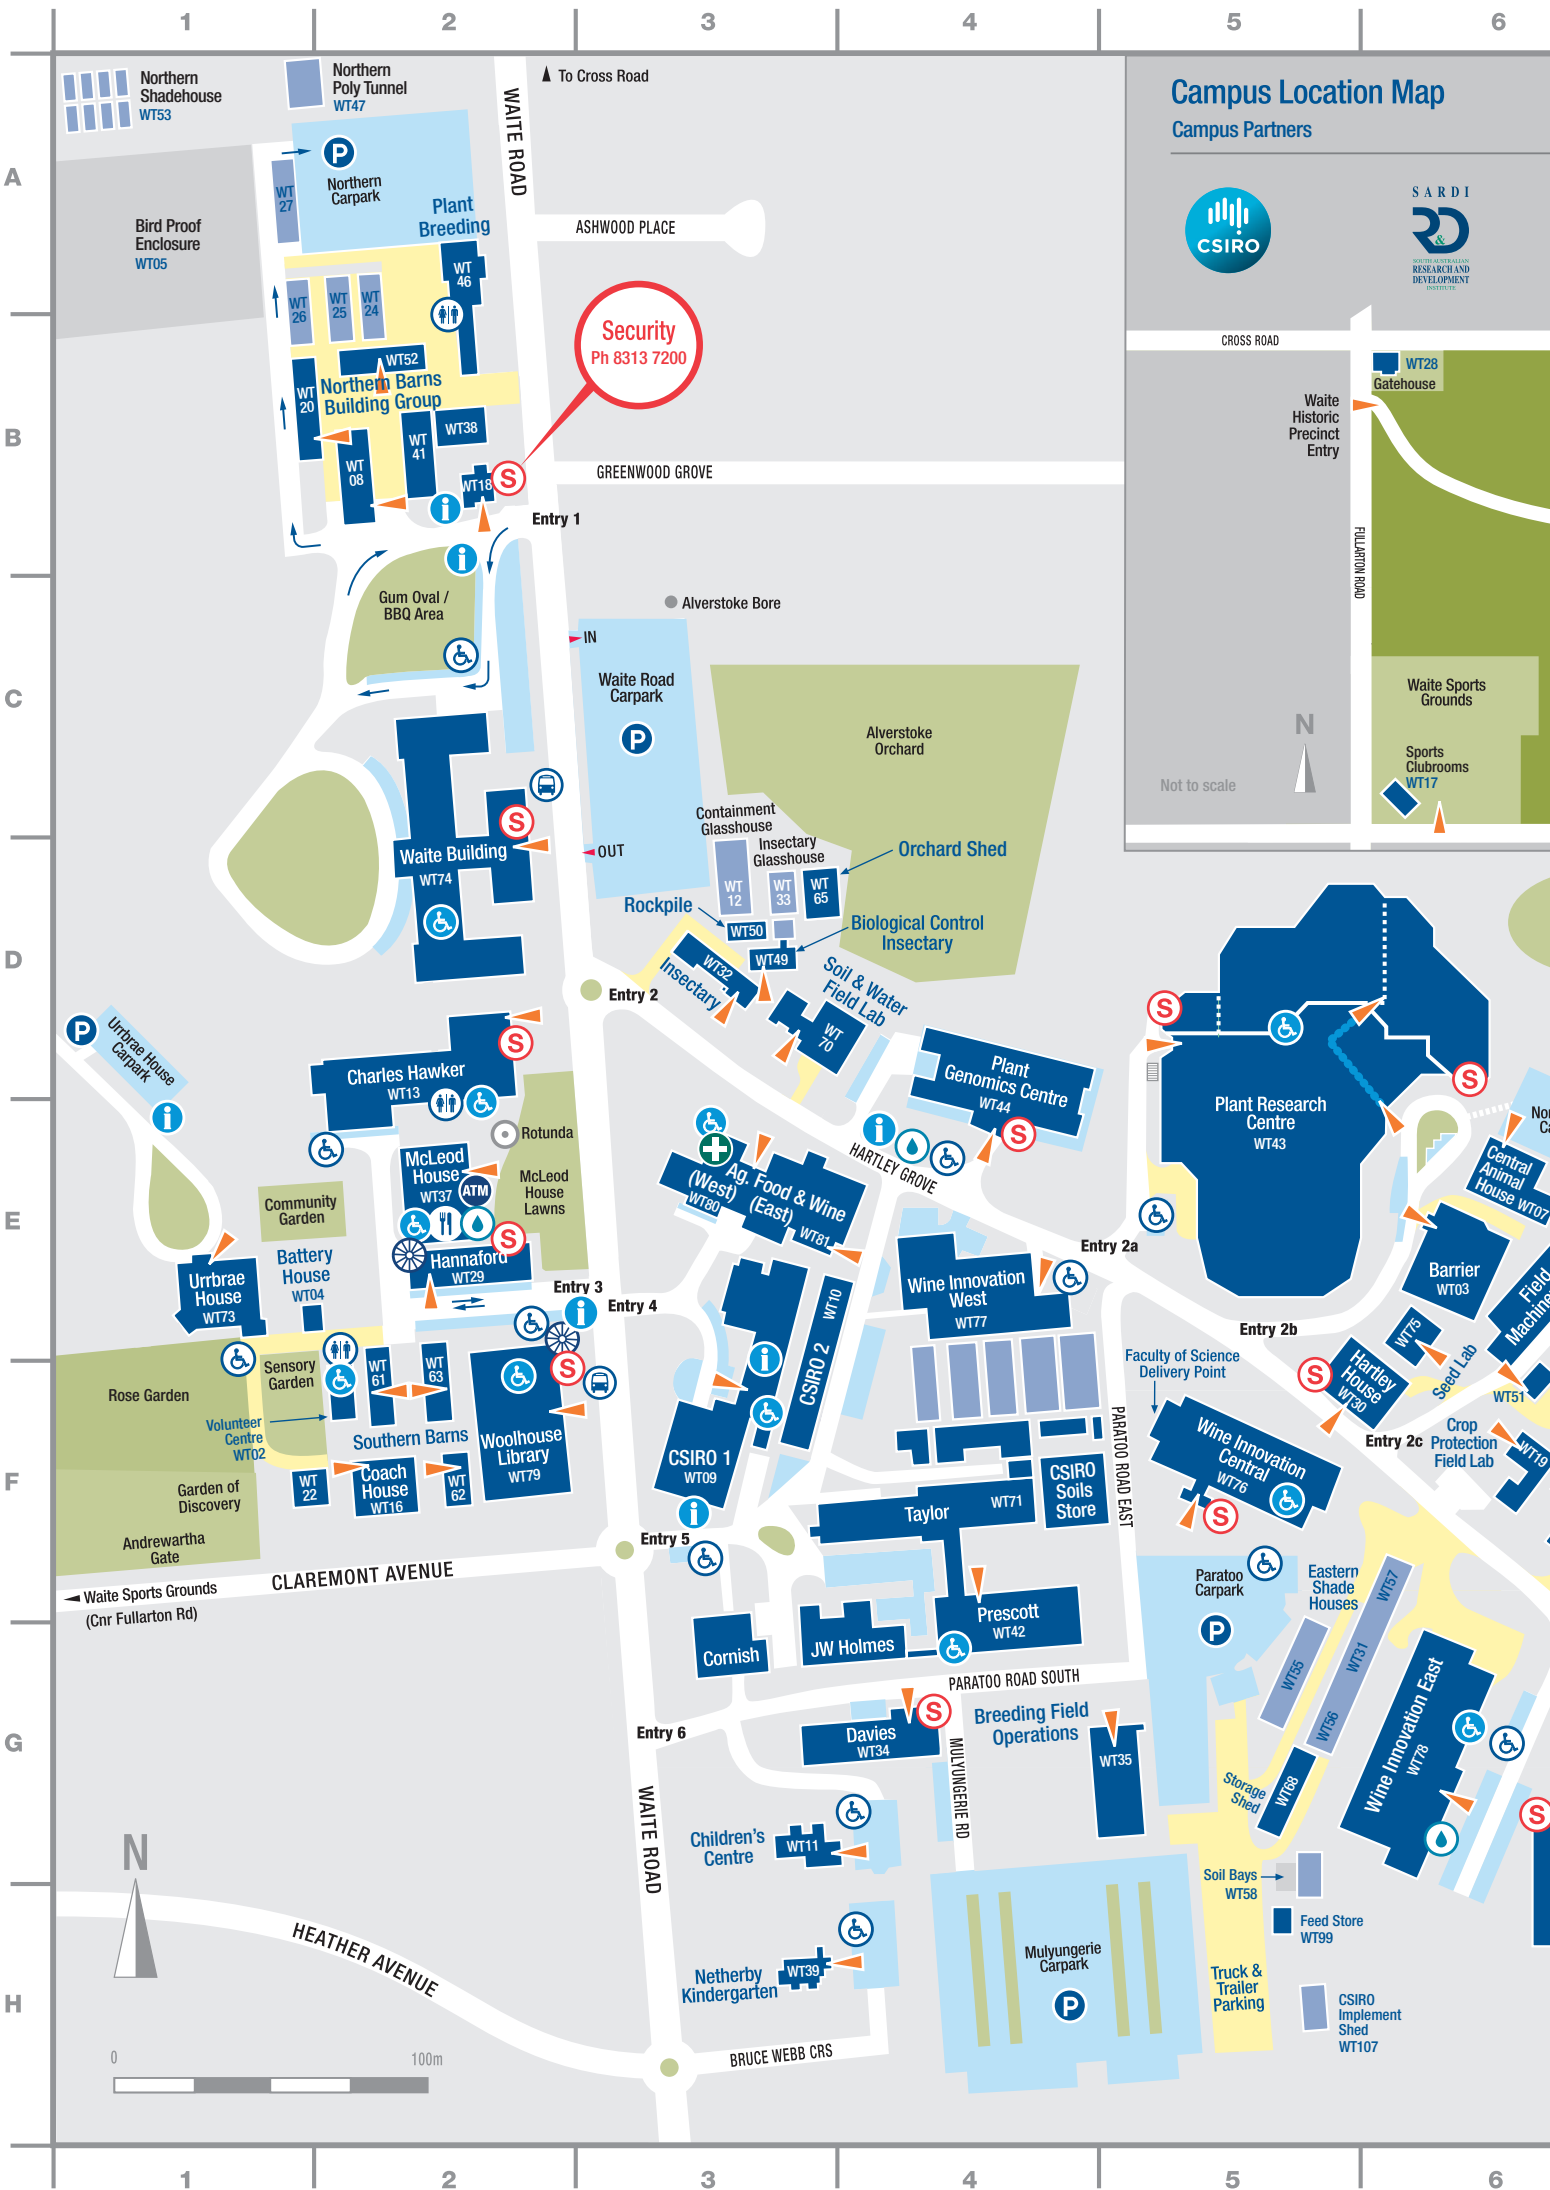

GRID

STUDENT FACILITIES

Adelaide University Union (AUU).....	E2	McLeod House, LG
Ask Adelaide.....	E2	McLeod House, LG
Student Services Office (SSO).....	E2	McLeod House, LG
Waite Hub.....	E2	McLeod House, LG

GENERAL FACILITIES

Adelaide Uni Sports Association (AUSA).....	C6	Club Rooms
Automatic Teller Machine (ATM).....	E2	McLeod House, Entrance LG
Conference Centre.....	D2	Charles Hawker
First Aid.....	E3	Agriculture Food & Wine West, LG
Fitness Hub.....	E2	McLeod House, LG
Library (Woolhouse).....	F2	Woolhouse
Lockers.....	E2	McLeod House, LG
Parenting Room.....	D2	Waite, G
Resource Centre.....	E2	McLeod House, LG
Sports Clubrooms (Inset).....	C6	Waite Sports Grounds
Student Common Room.....	E2	McLeod House, LG
Student Kitchen.....	E2	McLeod House, LG
Volunteer Centre.....	F2	
Waite Sports Ground (Fullarton Rd).....	C6	Waite Oval

EATING PLACES

Beltana Café (Lirra Lirra).....	E2	McLeod House, G
---------------------------------	----	-----------------

Campus Location Map

Campus Partners

7.6km to CBD

The Australian Wine
Research Institute