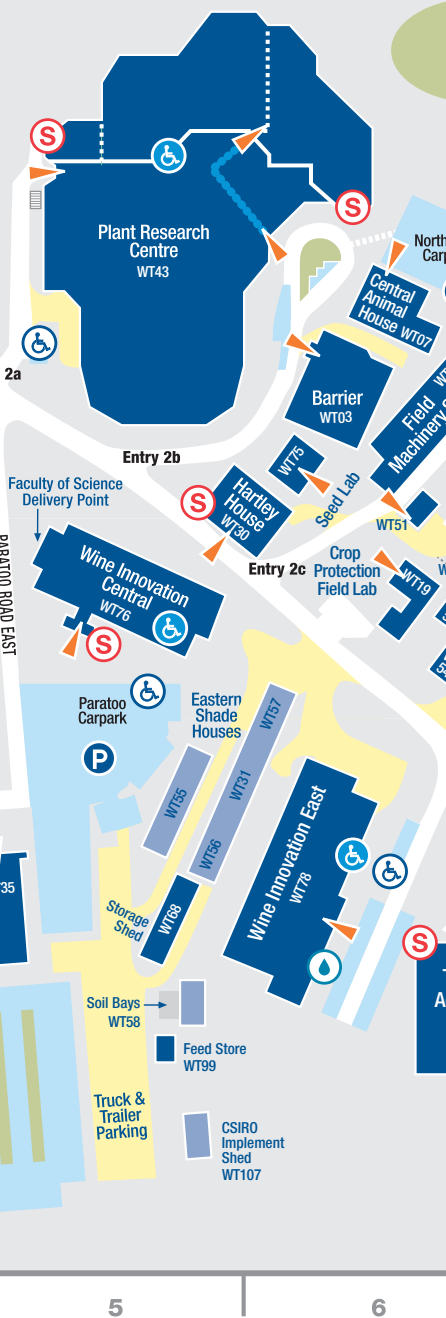

GRID

STUDENT FACILITIES

Adelaide University Union (AUU).....	E2	McLeod House, LG
Ask Adelaide.....	E2	McLeod House, LG
Student Services Office (SSO).....	E2	McLeod House, LG
Waite Hub.....	E2	McLeod House, LG

GENERAL FACILITIES

Adelaide Uni Sports Association (AUSA).....	C6	Club Rooms
Automatic Teller Machine (ATM).....	E2	McLeod House, Entrance LG
Conference Centre.....	D2	Charles Hawker
First Aid.....	E3	Agriculture Food & Wine West, LG
Fitness Hub.....	E2	McLeod House, LG
Library (Woolhouse).....	F2	Woolhouse
Lockers.....	E2	McLeod House, LG
Parenting Room.....	D2	Waite, G
Resource Centre.....	E2	McLeod House, LG
Sports Clubrooms (Inset).....	C6	Waite Sports Grounds
Student Common Room.....	E2	McLeod House, LG
Student Kitchen.....	E2	McLeod House, LG
Volunteer Centre.....	F2	
Waite Sports Ground (Fullarton Rd).....	C6	Waite Oval

EATING PLACES

Beltana Café (Lirra Lirra).....	E2	McLeod House, G
---------------------------------	----	-----------------

Campus Location Map

Campus Partners

7.6km to CBD

The Australian Wine
Research Institute