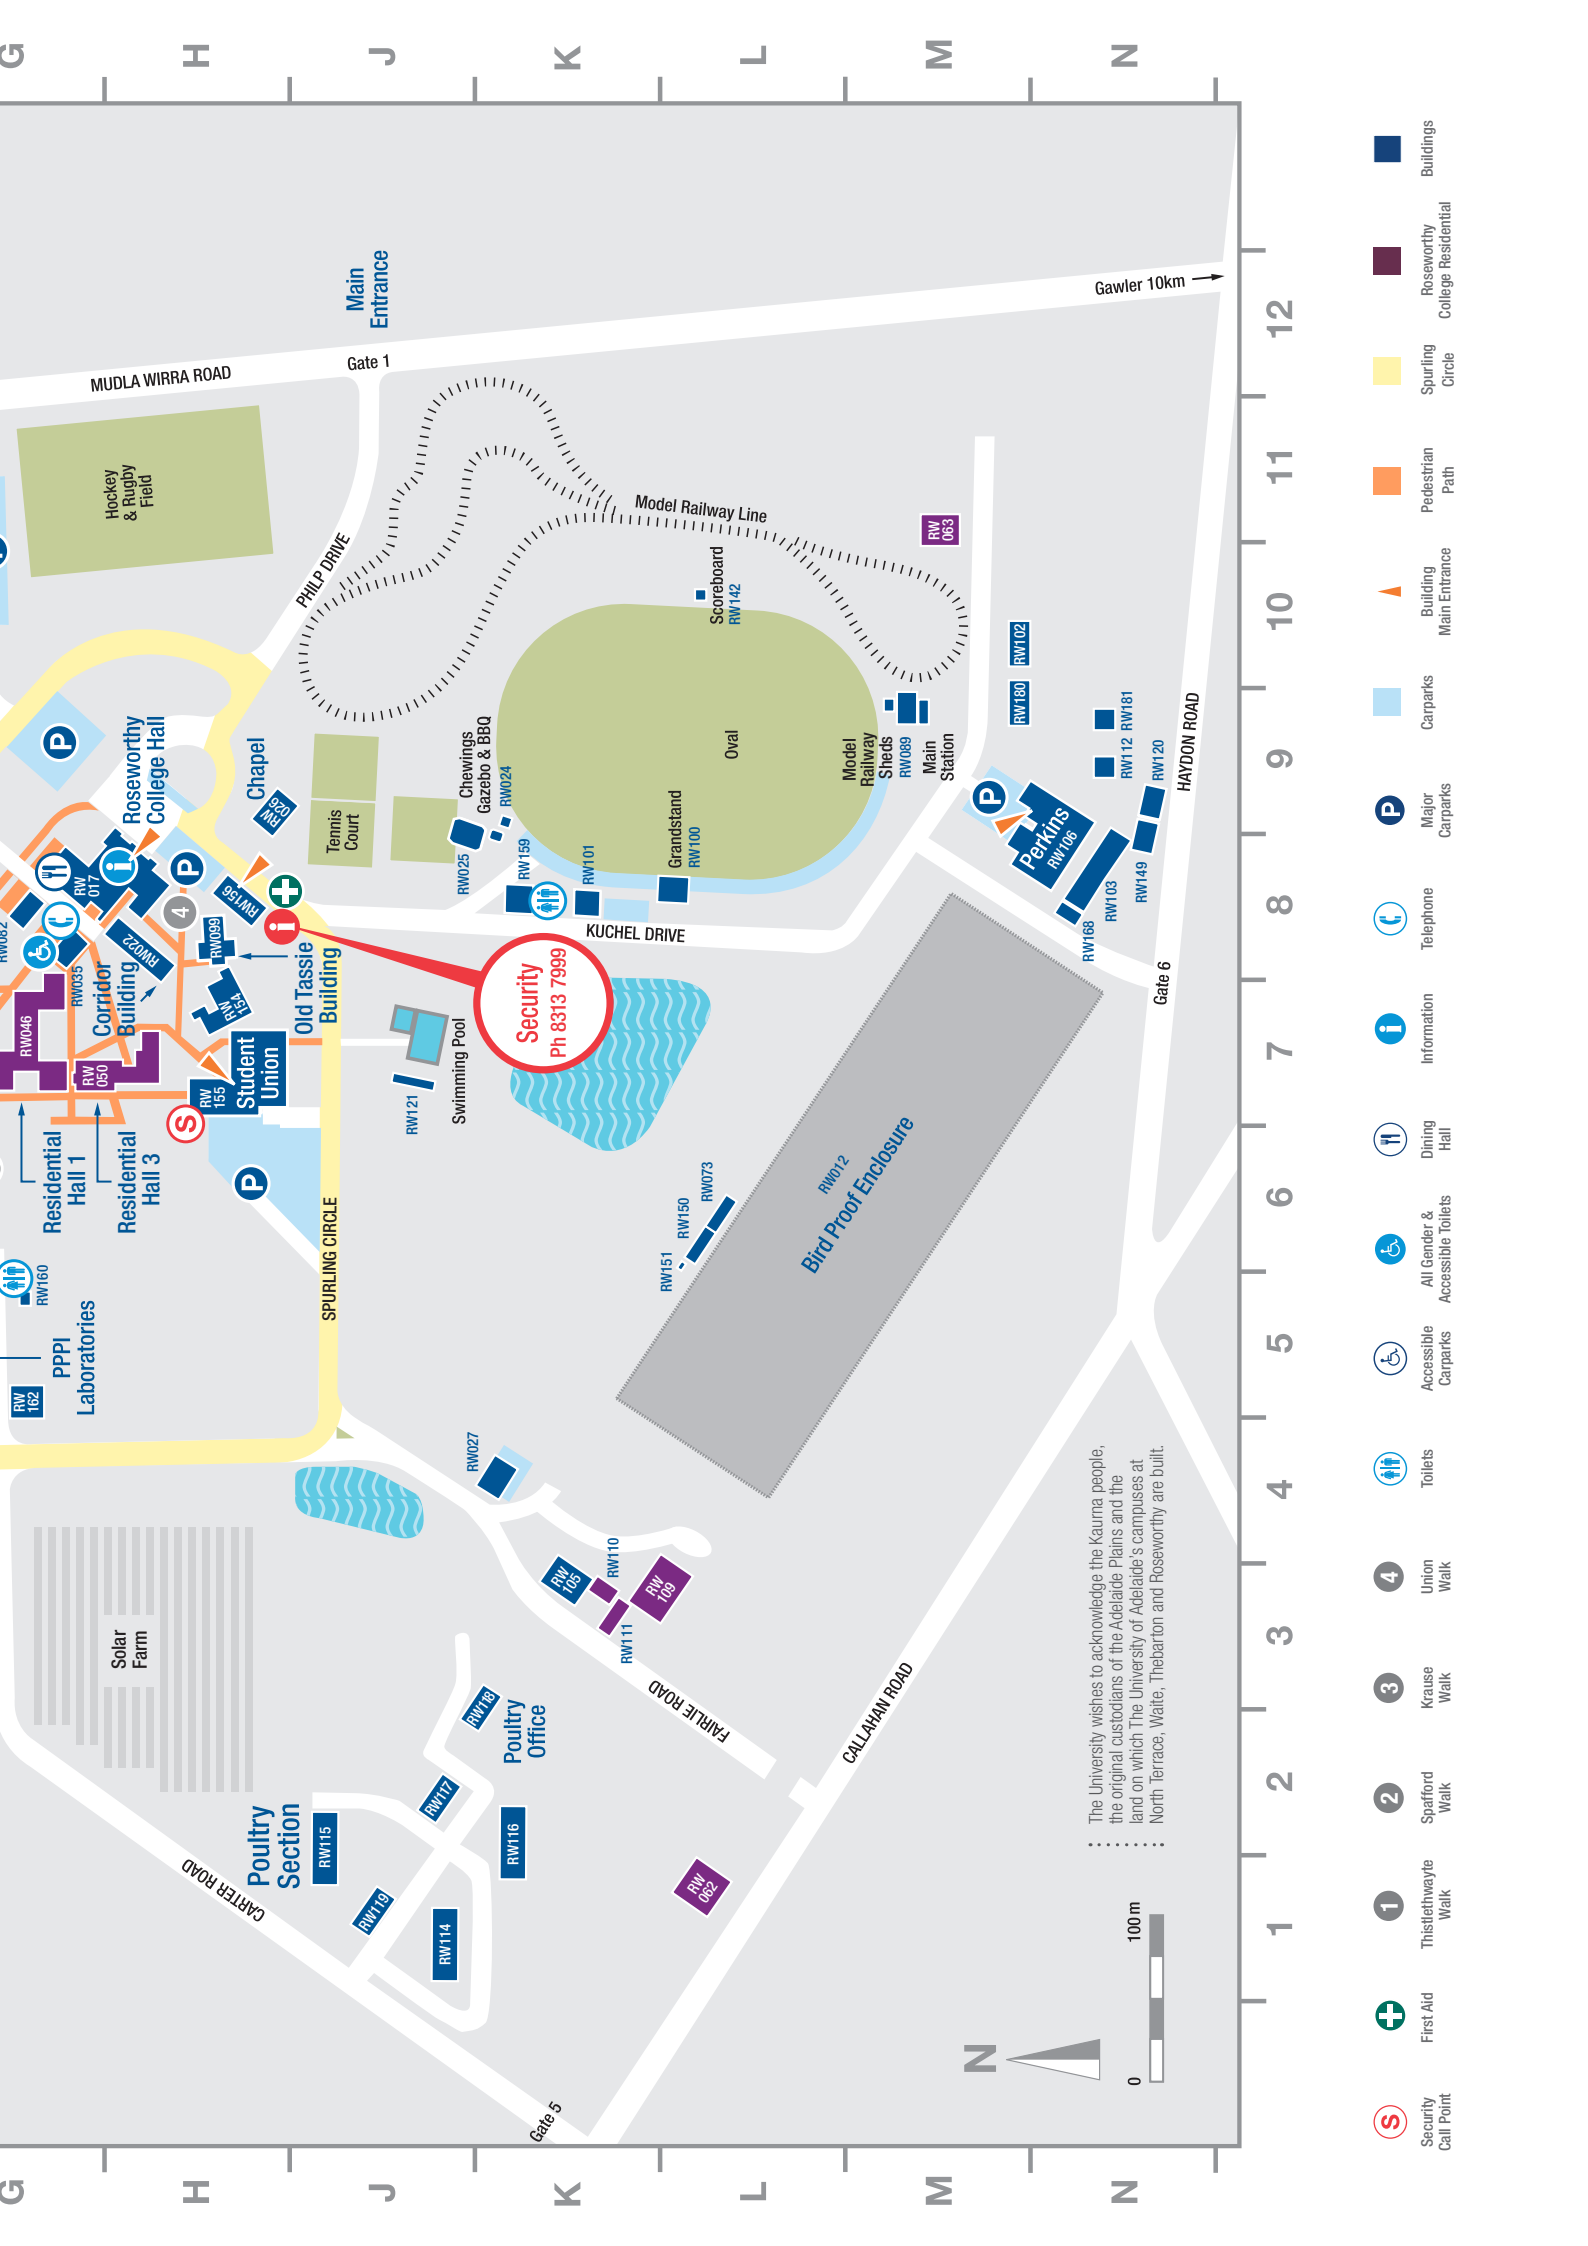

... The University wishes to acknowledge the Kaurna people, the original custodians of the Adelaide Plains and the land on which The University of Adelaide's campuses at North Terrace, Waite, Thebarton and Roseworthy are built.

- Security Call Point
- First Aid
- Thistlethwaite Walk
- Spafford Walk
- Krause Walk
- Union Walk
- Toilets
- Accessible Carparks
- All Gender & Accessible Toilets
- Dining Hall
- Information
- Telephone
- Major Carparks
- Carparks
- Building Main Entrance
- Pedestrian Path
- Spurling Circle
- Roseworthy College Residential
- Buildings