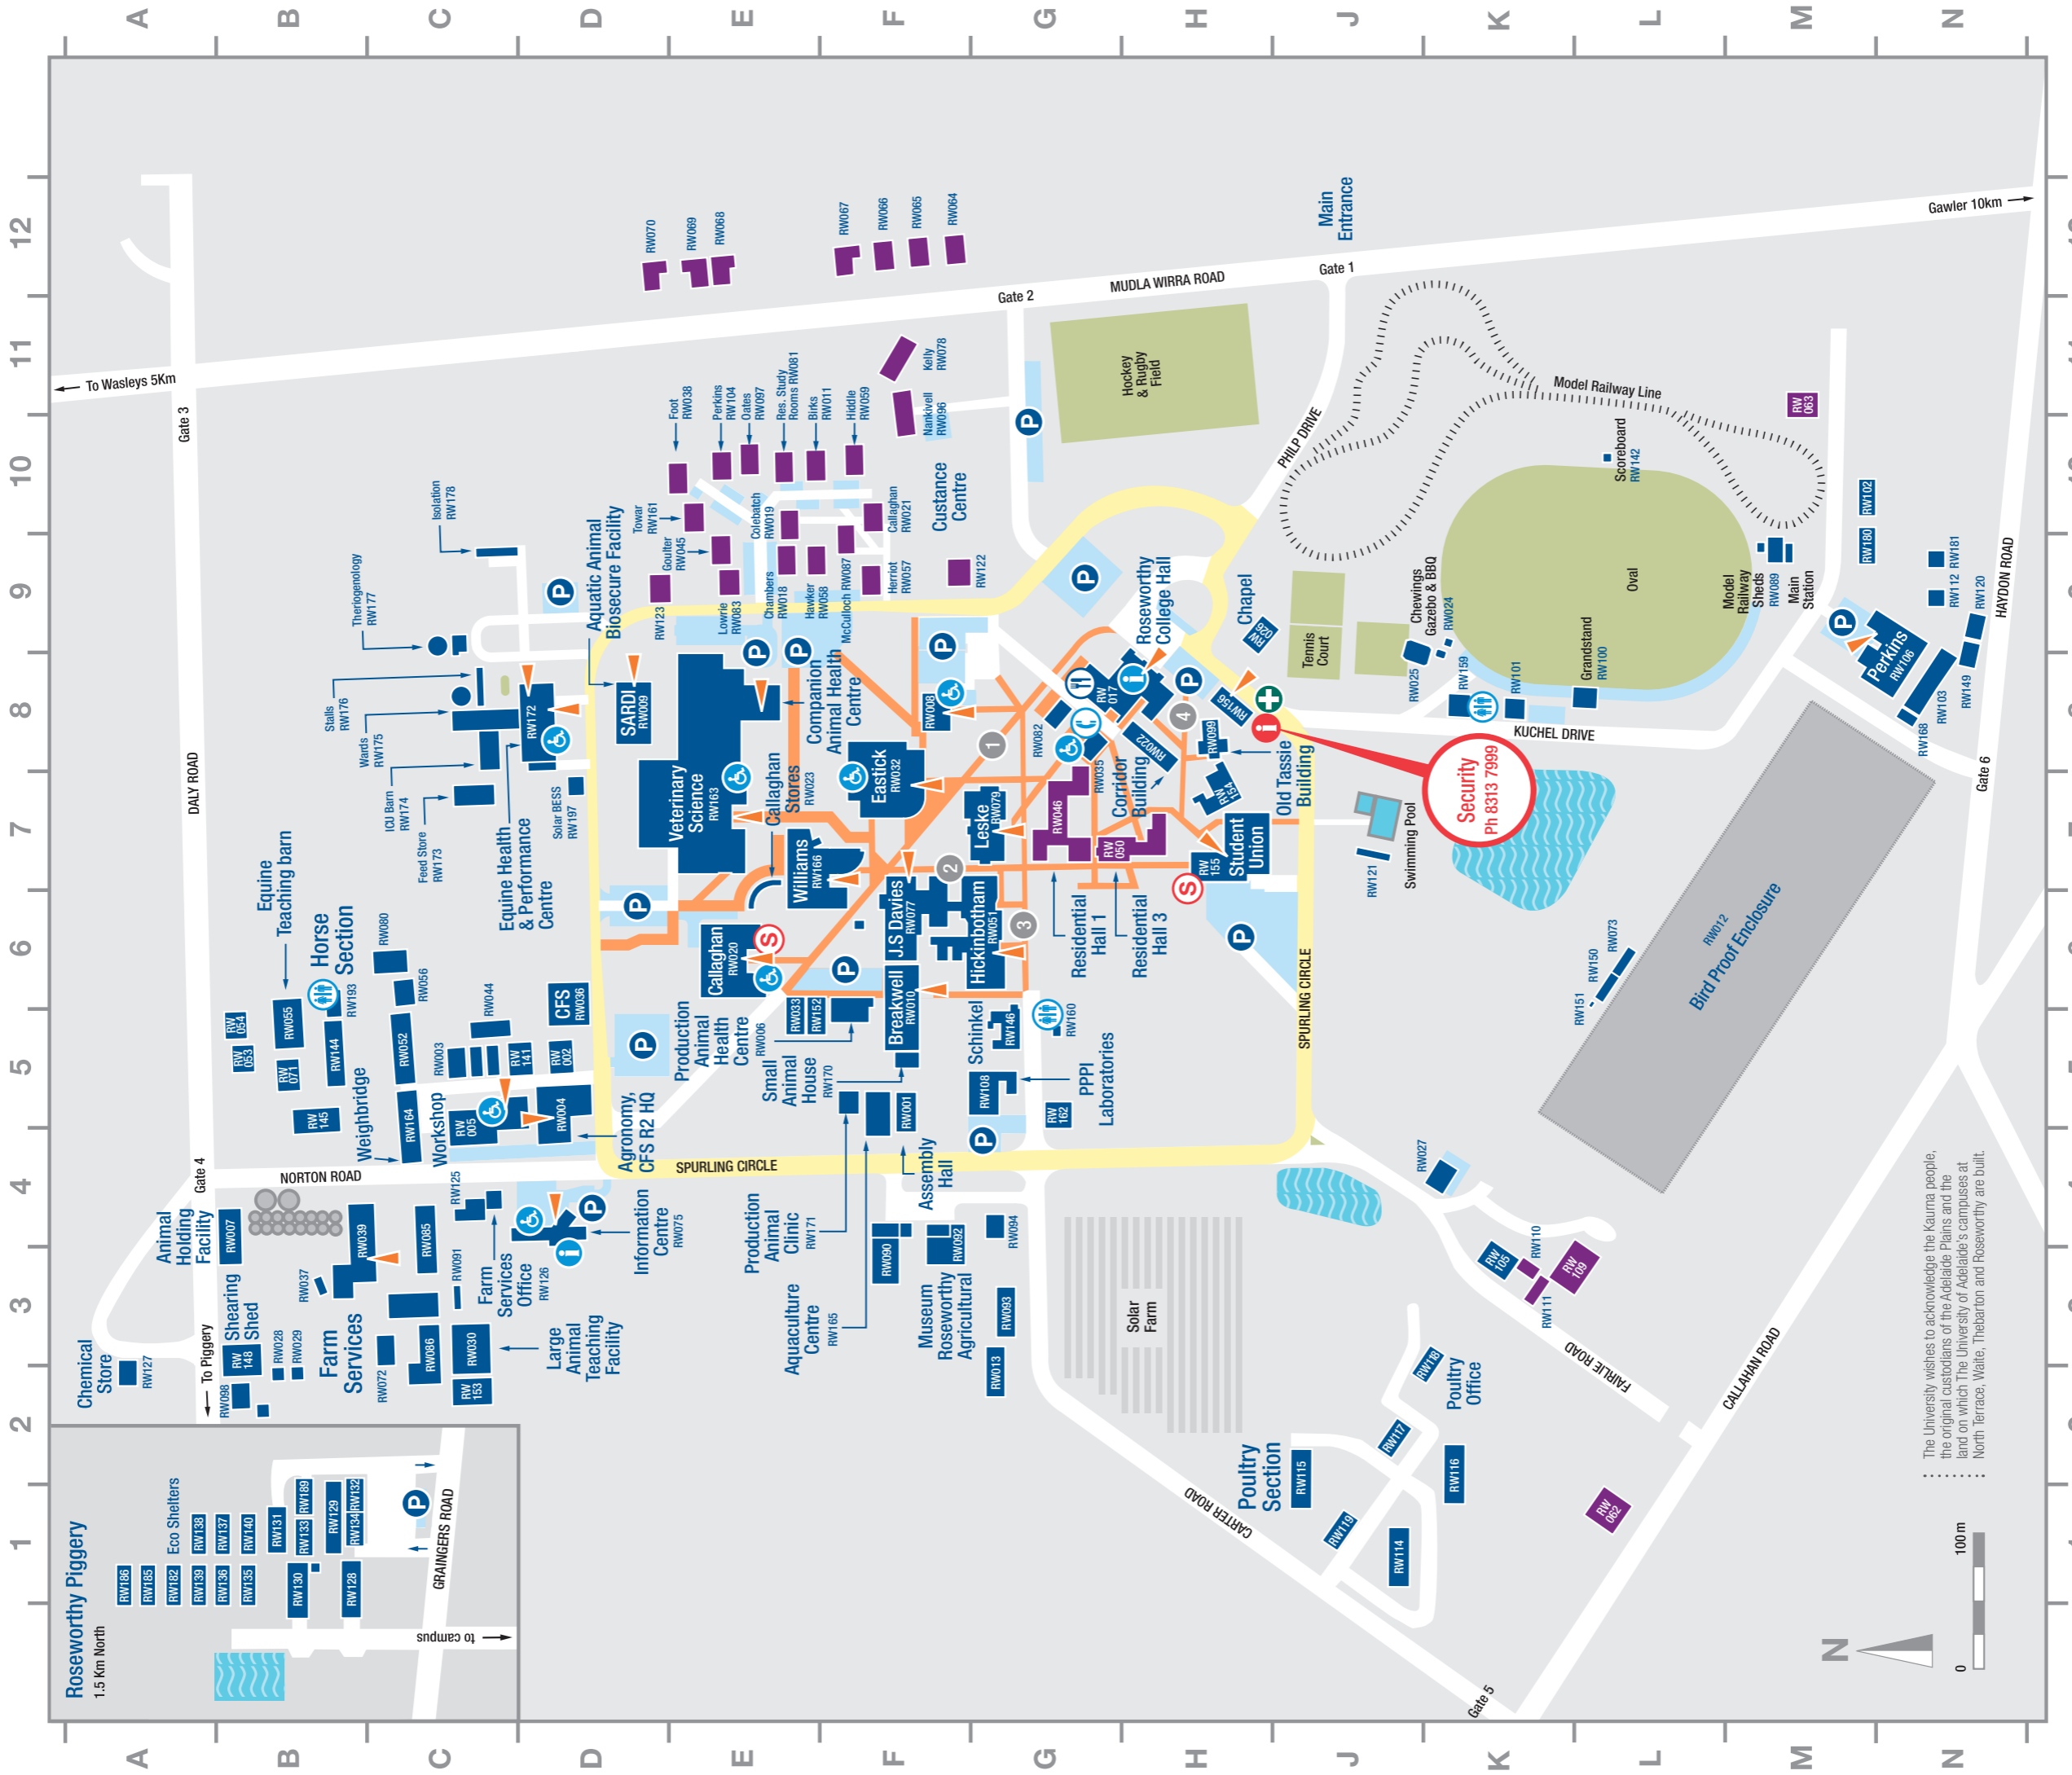

Roseworthy Piggery
1.5 Km North

The University wishes to acknowledge the Kaurna people, the original custodians of the Adelaide Plains and the land on which The University of Adelaide's campuses at North Terrace, Waite, Thebarton and Roseworthy are built.

- Security Call Point
- First Aid
- Thistlewayte Walk
- Spaford Walk
- Krause Walk
- Union Walk
- Accessible Carparks
- All Gender & Accessible Toilets
- Dining Hall
- Information
- Telephone
- Major Carparks
- Carparks
- Building Main Entrance
- Pedestrian Path
- Spurling Circle
- Roseworthy College Residential
- Buildings