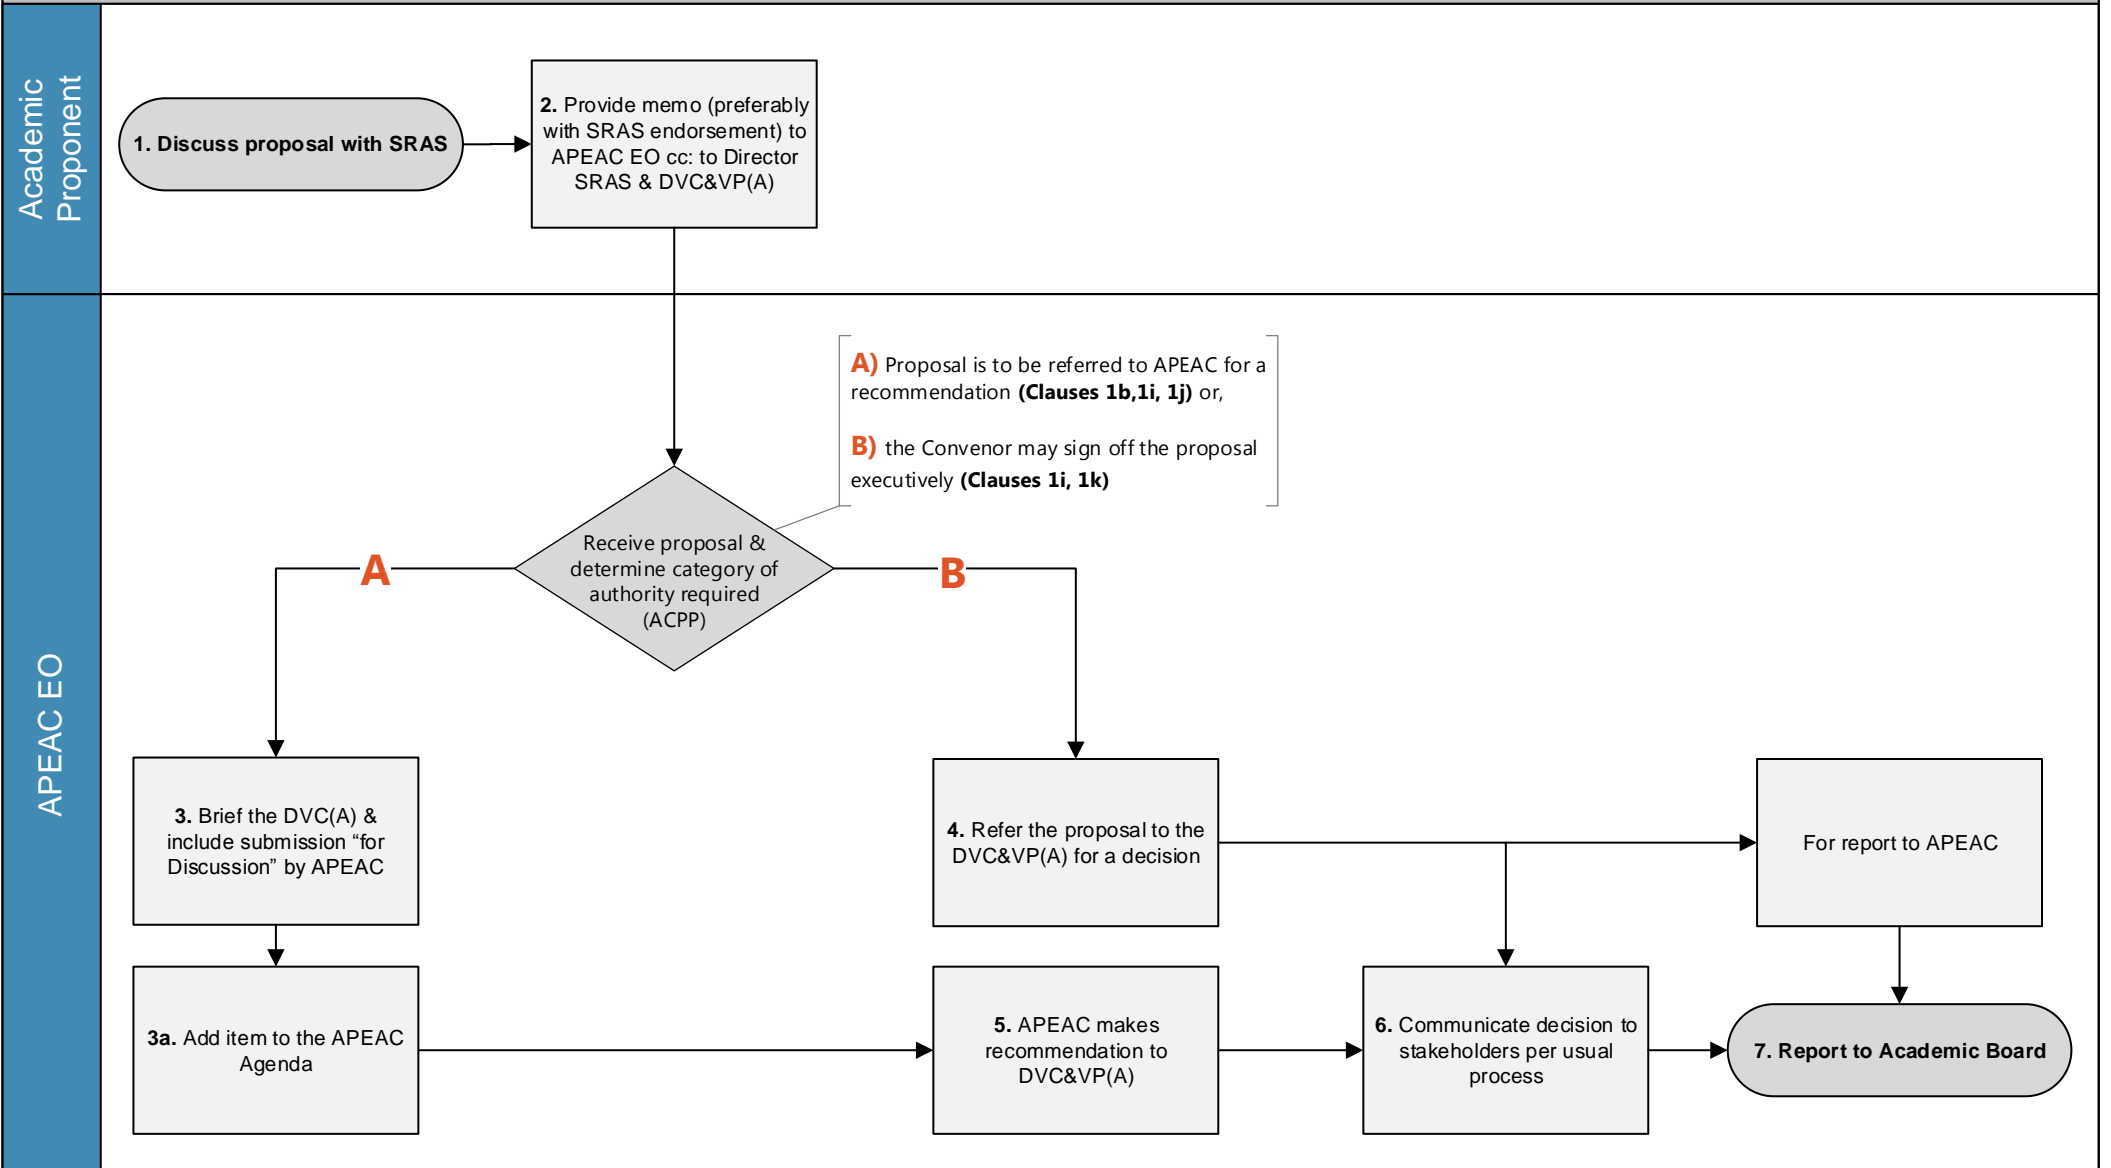

APEAC – Approval Process for Entry Criteria (Academic Coursework Programs) – additions & changes outside of the program development process

Key Points

Relevant Policy: Admissions to Coursework Programs Policy (ACPP) - <https://www.adelaide.edu.au/policies/227/>
 This procedure is provided to address applications made separate to a routine new program or major revision application.