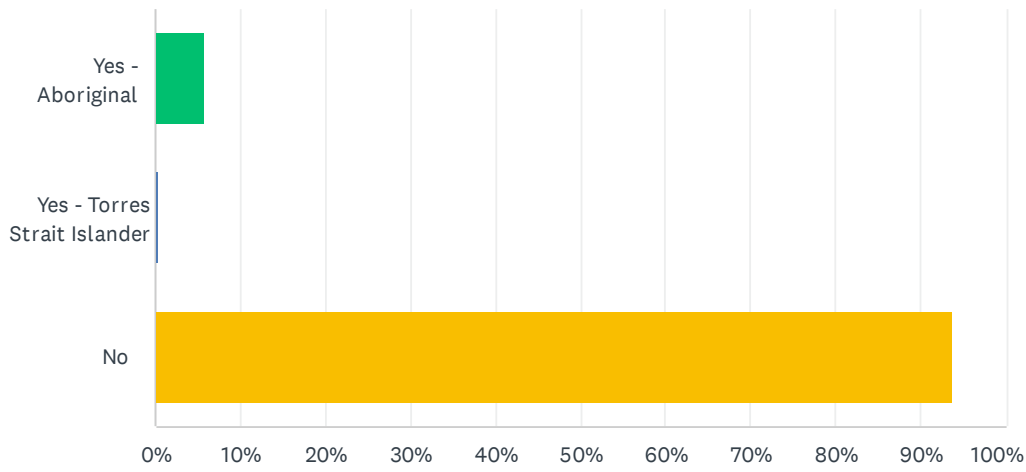

THE UNIVERSITY
of ADELAIDE

RAP Internal Student Experience Survey 2021

The University of Adelaide

**make
history.**

Q1 Do you identify as being Aboriginal and/or Torres Strait Islander?

Answered: 570 Skipped: 0