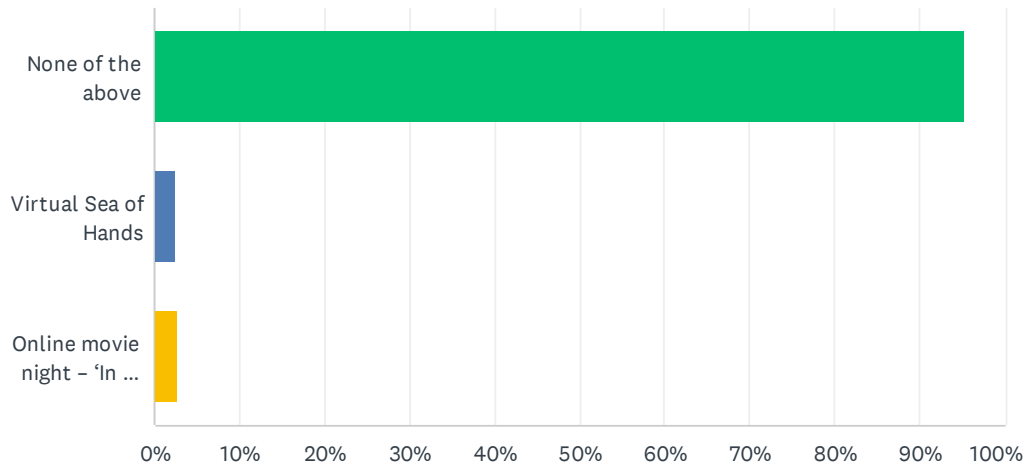

Q8 For National Reconciliation Week in 2020, did you attend the following University online events?

Answered: 570 Skipped: 0

ANSWER CHOICES	RESPONSES	
None of the above	95.26%	543
Virtual Sea of Hands	2.46%	14
Online movie night – 'In My Blood It Runs' screening	2.81%	16
Total Respondents: 570