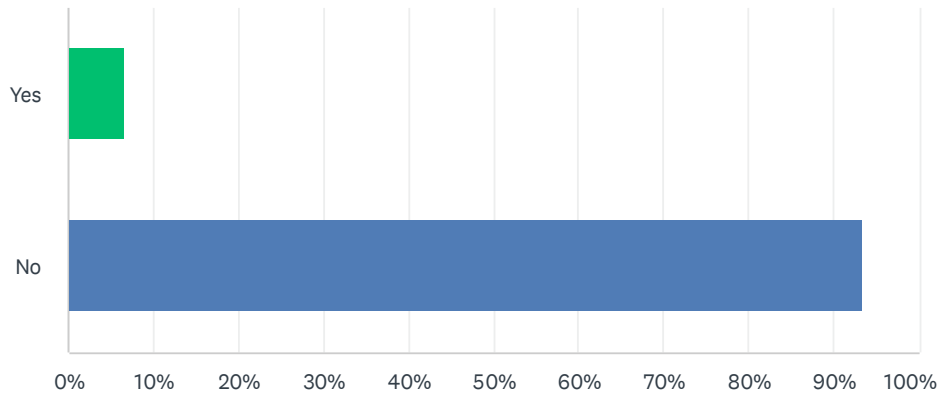

Q16 Have you completed the Aboriginal Cultural Awareness CULTAWAR_2021 induction course located in the MyUni platform?

Answered: 570 Skipped: 0

ANSWER CHOICES	RESPONSES	
Yes	6.67%	38
No	93.33%	532
TOTAL		570