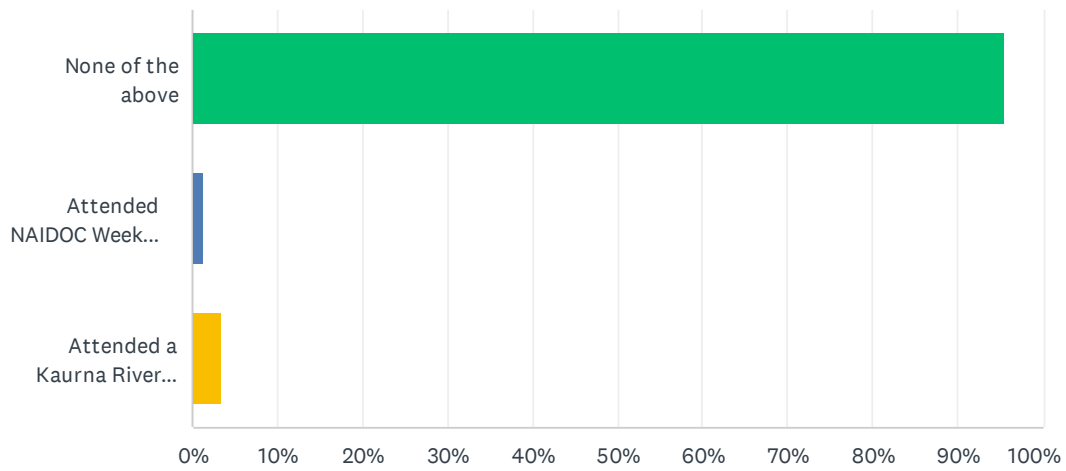

Q11 For NAIDOC Week in 2021, did you attend or participate in any University events?

Answered: 570 Skipped: 0

ANSWER CHOICES	RESPONSES	
None of the above	95.44%	544
Attended NAIDOC Week research Tuesday event	1.23%	7
Attended a Kurna River Walk	3.51%	20
Total Respondents: 570