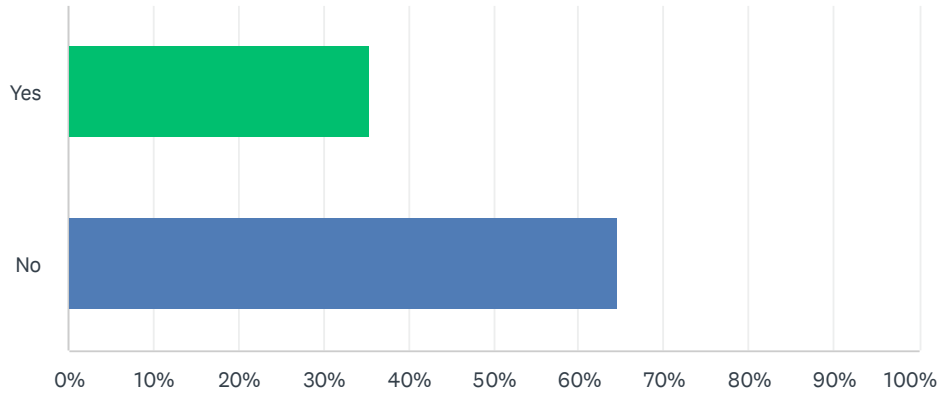

Q21 Would you be interested in participating in a student focus group in 2022 to provide consultation to develop the next RAP?

Answered: 570 Skipped: 0

ANSWER CHOICES	RESPONSES	
Yes	35.44%	202
No	64.56%	368
TOTAL		570