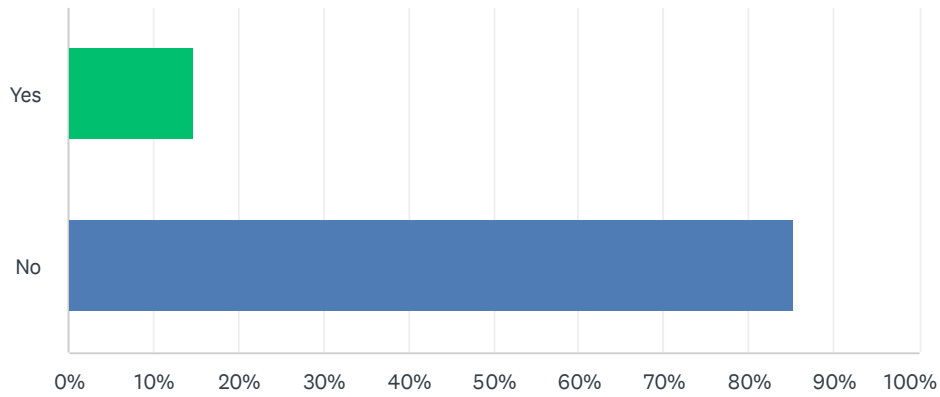

Q15 Did you know there is an Aboriginal Cultural Awareness CULTAWAR_2021 induction course located in the MyUni platform?

Answered: 570 Skipped: 0

ANSWER CHOICES	RESPONSES	
Yes	14.74%	84
No	85.26%	486
TOTAL		570