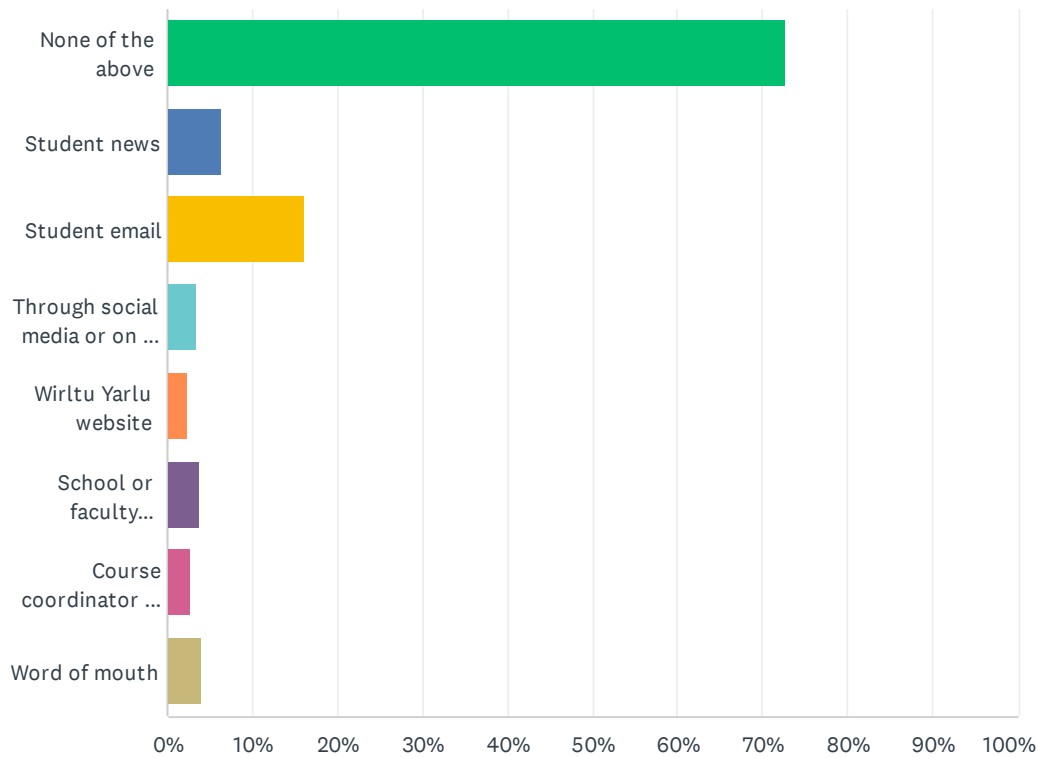

Q4 What degree are you currently enrolled in?

Answered: 570 Skipped: 0

ANSWER CHOICES	RESPONSES	
Undergraduate	64.74%	369
Postgraduate by coursework	27.54%	157
Postgraduate by research	7.72%	44
TOTAL		570

Q5 Did you know that the University of Adelaide had a Reconciliation Action Plan between 2019-2021? (RAP - Yangadlitya-For the Future 2019-2021).

Answered: 570 Skipped: 0

ANSWER CHOICES	RESPONSES	
Yes	19.82%	113
No	80.18%	457
TOTAL		570

Q6 If you answered yes to Q. 5, how did you find out about the RAP?

Answered: 570 Skipped: 0

ANSWER CHOICES	RESPONSES	
None of the above	72.81%	415
Student news	6.32%	36
Student email	16.14%	92
Through social media or on our website	3.51%	20
Wirtu Yarlu website	2.28%	13
School or faculty communications	3.86%	22
Course coordinator or lecturer/tutor	2.81%	16
Word of mouth	4.04%	23
Total Respondents: 570		