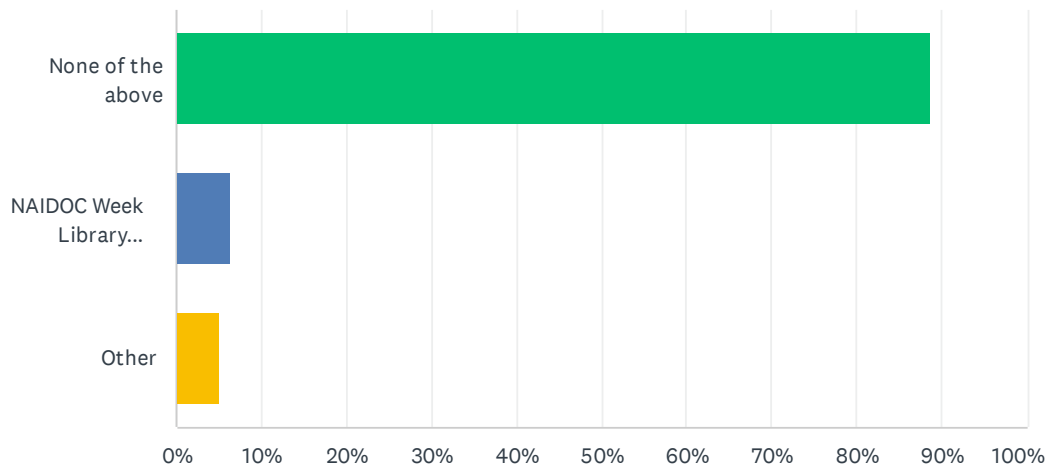

Q9 For NAIDOC Week in 2020, did you attend or participate in any University events?

Answered: 570 Skipped: 0

ANSWER CHOICES	RESPONSES	
None of the above	88.77%	506
NAIDOC Week Library Indigenous Art exhibition	6.49%	37
Other	5.09%	29
Total Respondents: 570