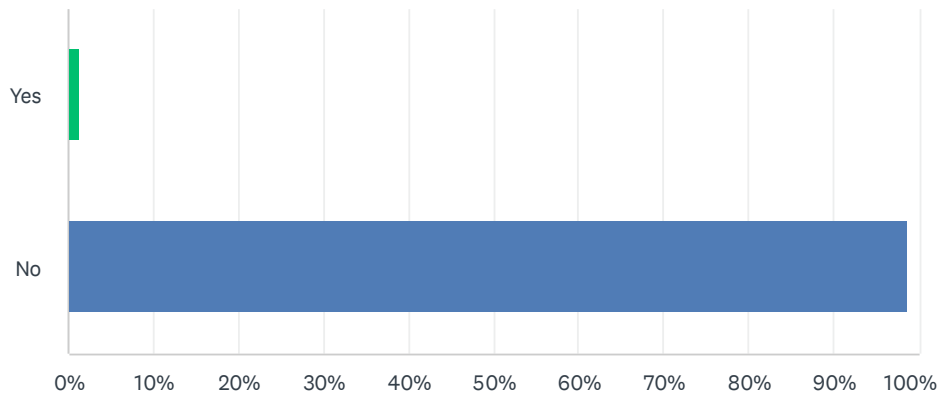

Q7 Did you attend the official RAP launch (in September 2019)?

Answered: 570 Skipped: 0

ANSWER CHOICES	RESPONSES	
Yes	1.23%	7
No	98.77%	563
TOTAL		570