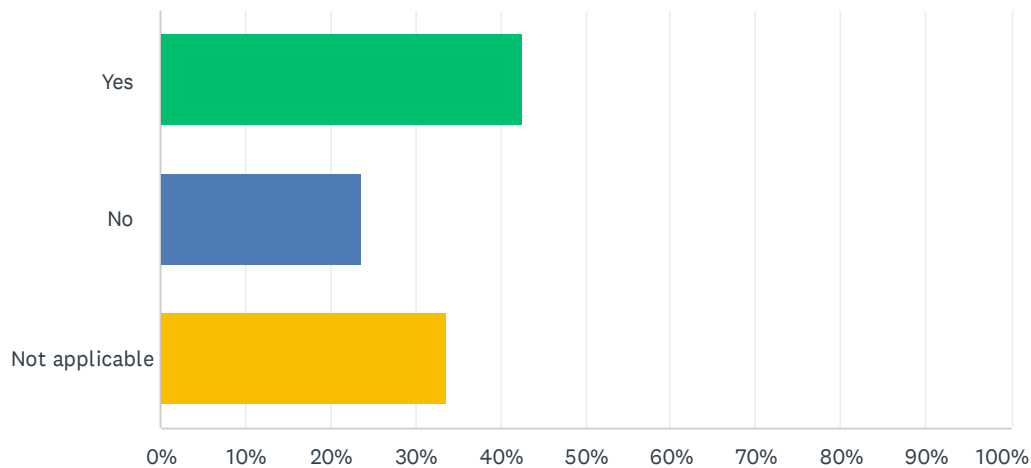

Q17 Are you aware of the educational pathways and scholarship opportunities for Aboriginal and/or Torres Strait Islander students offered by the University?

Answered: 570 Skipped: 0

ANSWER CHOICES	RESPONSES	
Yes	42.63%	243
No	23.68%	135
Not applicable	33.68%	192
TOTAL		570