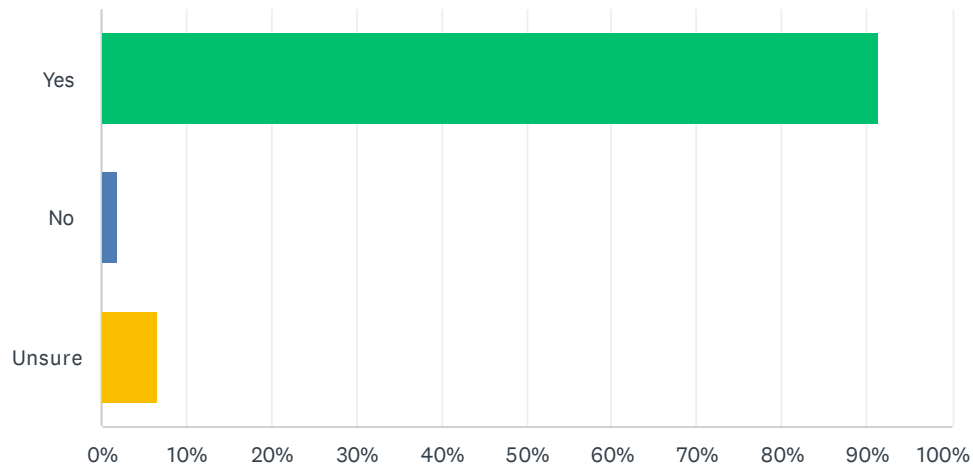

Q12 Do you think that 'cultural safety' is important?

Answered: 570 Skipped: 0

ANSWER CHOICES	RESPONSES	
Yes	91.40%	521
No	1.93%	11
Unsure	6.67%	38
TOTAL		570