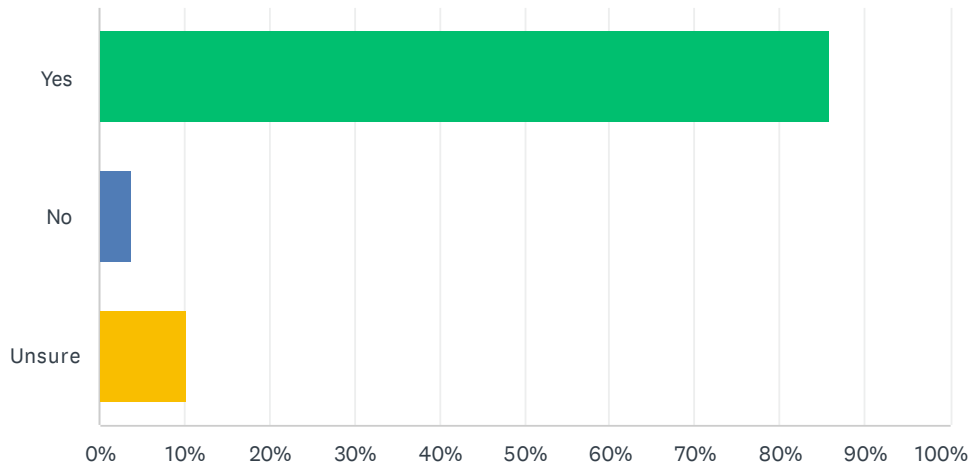

Q18 Do you think it's important that the University of Adelaide has a Reconciliation Action Plan?

Answered: 570 Skipped: 0

ANSWER CHOICES		RESPONSES	
Yes		85.96%	490
No		3.86%	22
Unsure		10.18%	58
TOTAL			570