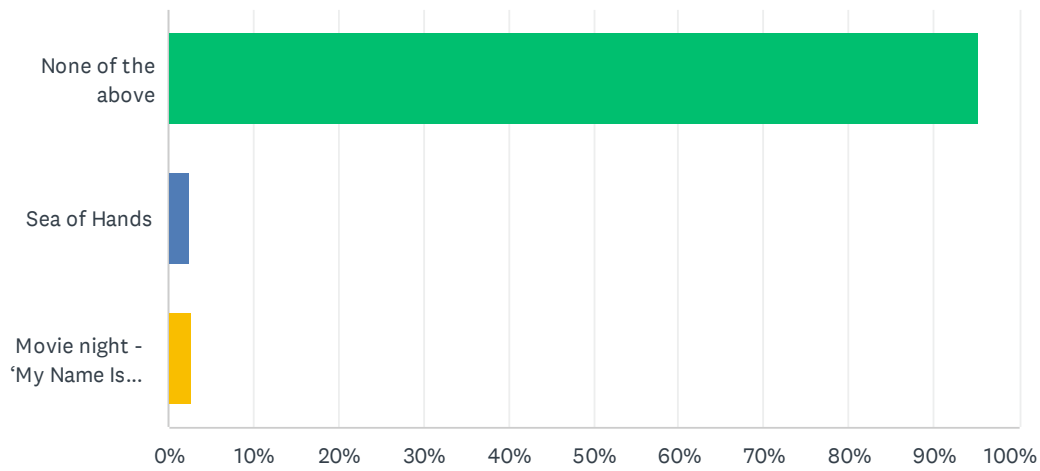

Q10 For National Reconciliation Week in 2021, did you attend or participate in the following University events?

Answered: 570 Skipped: 0

ANSWER CHOICES	RESPONSES	
None of the above	95.26%	543
Sea of Hands	2.63%	15
Movie night - 'My Name Is Gulpilil' screening	2.81%	16
Total Respondents: 570