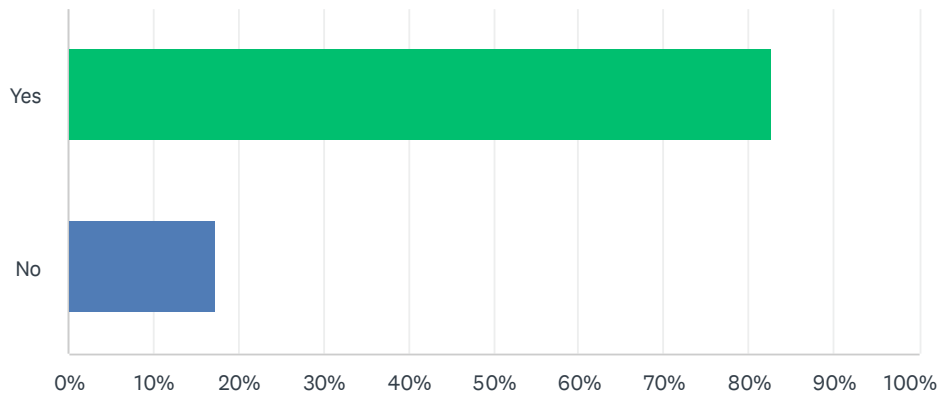

THE UNIVERSITY
of ADELAIDE

RAP Internal Student Experience Survey 2021

The University of Adelaide

**make
history.**

Q1 Do you identify as being Aboriginal and/or Torres Strait Islander?

Answered: 570 Skipped: 0

ANSWER CHOICES	RESPONSES	
Yes - Aboriginal	5.79%	33
Yes - Torres Strait Islander	0.35%	2
No	93.86%	535
TOTAL		570

Q2 Are you a full-time student at the University?

Answered: 570 Skipped: 0

ANSWER CHOICES	RESPONSES	
Yes	82.63%	471
No	17.37%	99
TOTAL		570