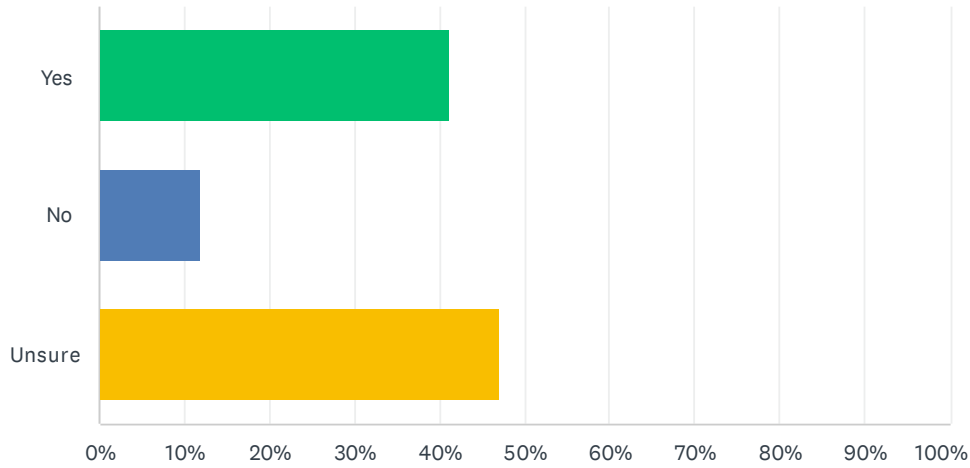

Q13 Do you think the University has established 'cultural spaces' that recognise and acknowledge Aboriginal and Torres Strait Islander culture?

Answered: 570 Skipped: 0

ANSWER CHOICES	RESPONSES	
Yes	41.05%	234
No	11.93%	68
Unsure	47.02%	268
TOTAL		570