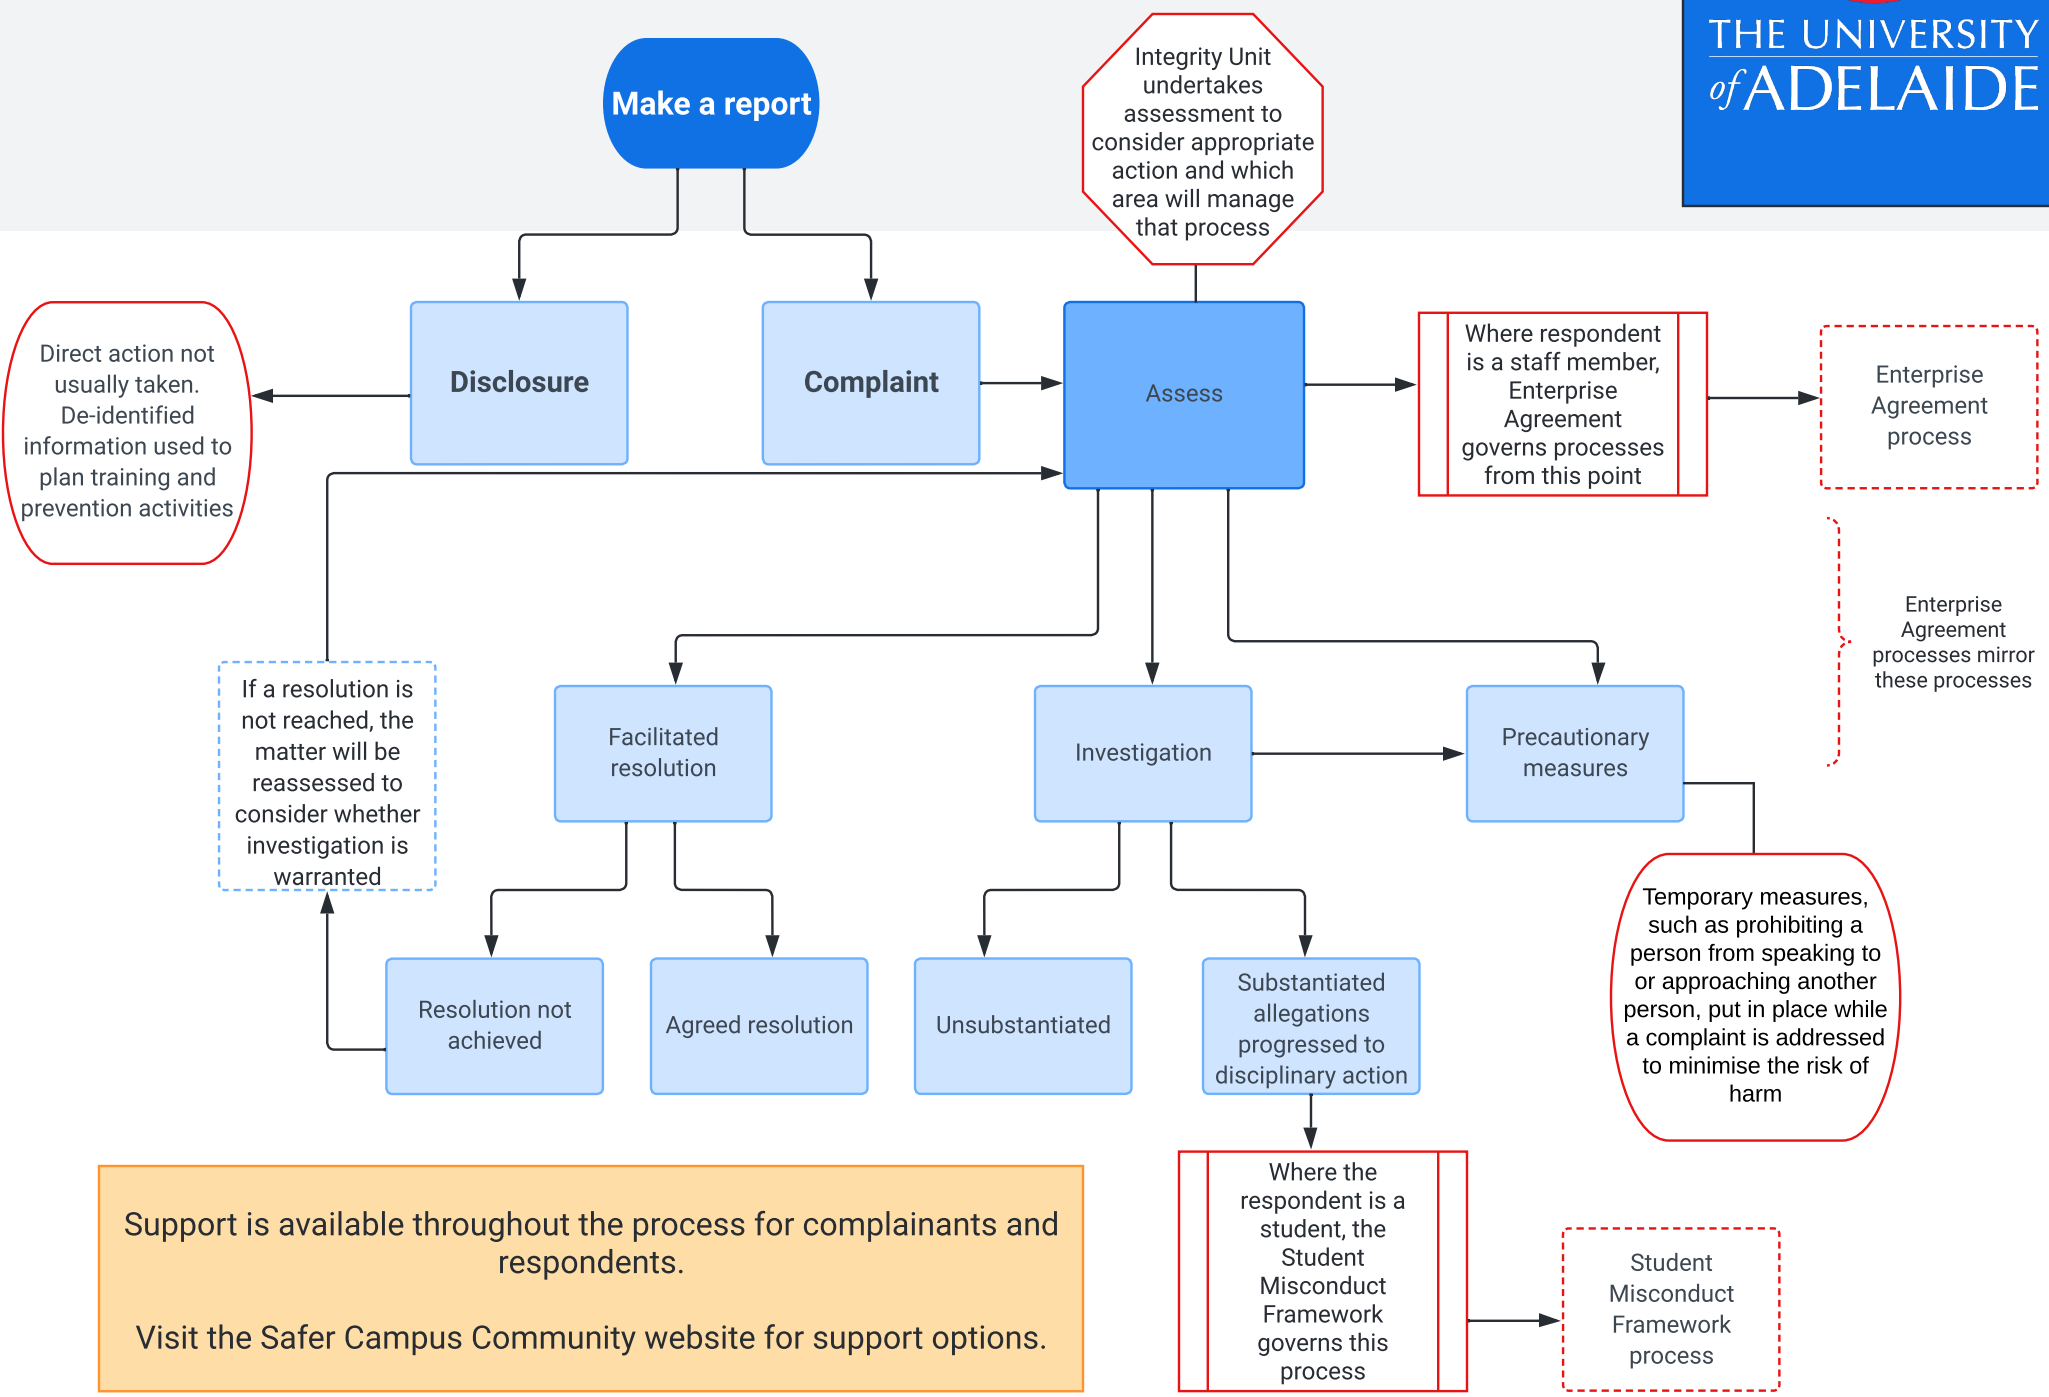

Sexual Misconduct Response Procedure

Support is available throughout the process for complainants and respondents.

Visit the Safer Campus Community website for support options.