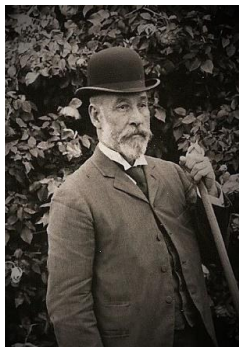

Shrimp through the maze

URRBRAE HOUSE SCHOOLS' PROGRAM

THE UNIVERSITY
of ADELAIDE

Help Peter Waite's dog, Shrimp, get through the maze to his owner.

Shrimp is home