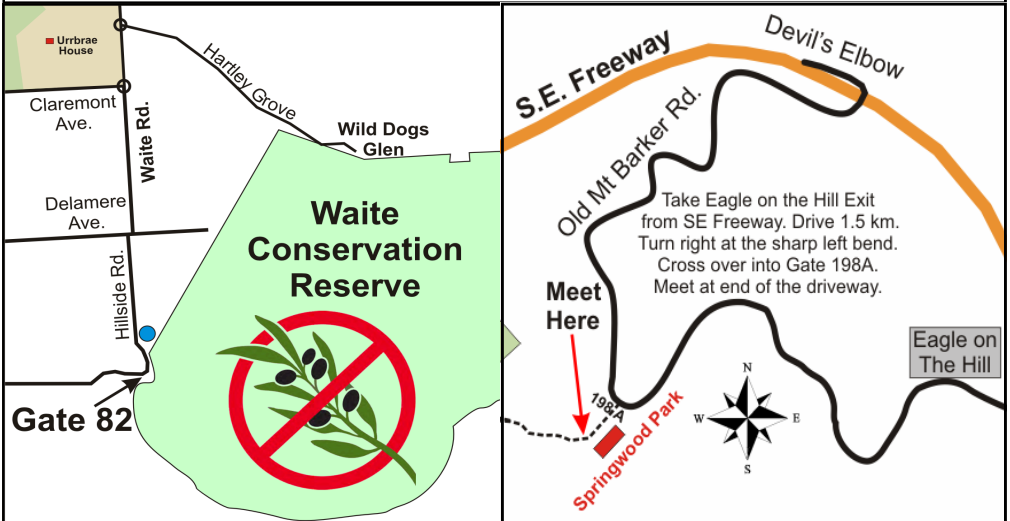

Autumn/Early Winter Working Bees 2018

9:00 am to 12:30 pm

April: Sunday 15th,

May: Saturday 5th and Sunday 20th

June: Saturday 2nd

Gate 82 Hillside Road, Springfield 9:00 am

Winter/Spring Working Bees 2018

June: Sunday 17th

July: Saturday 7th and Sunday 15th

August: Saturday 4th

Meet at Springwood Park 9:00 am

All necessary tools provided

Wear clothing/footwear for the day.

Bring a drink and something to eat, so that we can have a chat at the end of the walk.

Ring 0418-853-834 for further information